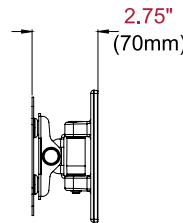

info@peerless-av.com
peerless-av.com

peerless-AV®

PP730	Paramount™ Pivot Wall Mount for 10" to 29" Displays
--------------	---

Product Specifications

	DIMENSIONS (W x H x D)	PRODUCT WEIGHT	LOAD CAPACITY	FINISH	AVAILABLE COLORS
PP730	8.24" x 5.50" x 2.75"-7.40" (209 x 140 x 70-188mm)	1.85lb (0.84kg)	25lb (11kg)	Scratch resistant fused epoxy	Gloss black

Package Specifications

	PACKAGE SIZE (W x H x D)	PACKAGE SHIP WEIGHT	PACKAGE UPC CODE	PACKAGE CONTENTS	UNITS IN PACKAGE
PP730	7.28" x 2.76" x 10.39" (185 x 70 x 264mm)	2.65lb (1.20kg)	735029253631	Wall mount, wall and display installation hardware, installation instructions	1

Accessories

- WSP700/701:** Metal Stud Wall Plates for 16"/24" Center Metal Studs
- ACC2X1:** VESA® 200 x 100mm Adaptor Plate
- ACC918:** Security Fasteners

All dimensions = inch (mm)

TOP VIEW

WALL PLATE DETAIL

FRONT VIEW

SIDE VIEW COLLAPSED

**SIDE VIEW EXTENDED
+15°/-15° TILT**

Architect Specifications

The Paramount™ Pivot Wall Mount shall be a Peerless-AV model PP730 and shall be located where indicated on the plans. Assembly and installation shall be done according to instructions provided by the manufacturer.