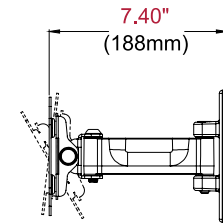

info@peerless-av.com
peerless-av.com

peerless-AV®

PP730	Paramount™ Pivot Wall Mount for 10" to 29" Displays
--------------	---

Product Specifications

	DIMENSIONS (W x H x D)	PRODUCT WEIGHT	LOAD CAPACITY	FINISH	AVAILABLE COLORS
PP730	8.24" x 5.50" x 2.75"-7.40" (209 x 140 x 70-188mm)	1.85lb (0.84kg)	25lb (11kg)	Scratch resistant fused epoxy	Gloss black

Package Specifications

	PACKAGE SIZE (W x H x D)	PACKAGE SHIP WEIGHT	PACKAGE UPC CODE	PACKAGE CONTENTS	UNITS IN PACKAGE
PP730	7.28" x 2.76" x 10.39" (185 x 70 x 264mm)	2.65lb (1.20kg)	735029253631	Wall mount, wall and display installation hardware, installation instructions	1

Accessories

- WSP700/701:** Metal Stud Wall Plates for 16"/24" Center Metal Studs
- ACC2X1:** VESA® 200 x 100mm Adaptor Plate
- ACC918:** Security Fasteners

All dimensions = inch (mm)

TOP VIEW

WALL PLATE DETAIL

FRONT VIEW

SIDE VIEW COLLAPSED

**SIDE VIEW EXTENDED
+15°/-15° TILT**

Architect Specifications

The Paramount™ Pivot Wall Mount shall be a Peerless-AV model PP730 and shall be located where indicated on the plans. Assembly and installation shall be done according to instructions provided by the manufacturer.