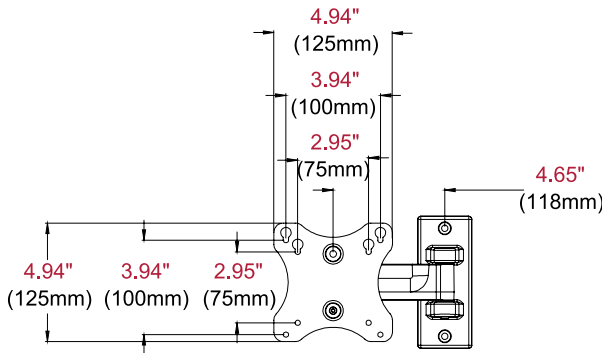

info@peerless-av.com
peerless-av.com

peerless-AV®

PP730	Paramount™ Pivot Wall Mount for 10" to 29" Displays
--------------	---

Product Specifications

	DIMENSIONS (W x H x D)	PRODUCT WEIGHT	LOAD CAPACITY	FINISH	AVAILABLE COLORS
PP730	8.24" x 5.50" x 2.75"-7.40" (209 x 140 x 70-188mm)	1.85lb (0.84kg)	25lb (11kg)	Scratch resistant fused epoxy	Gloss black

Package Specifications

	PACKAGE SIZE (W x H x D)	PACKAGE SHIP WEIGHT	PACKAGE UPC CODE	PACKAGE CONTENTS	UNITS IN PACKAGE
PP730	7.28" x 2.76" x 10.39" (185 x 70 x 264mm)	2.65lb (1.20kg)	735029253631	Wall mount, wall and display installation hardware, installation instructions	1

Accessories

- WSP700/701:** Metal Stud Wall Plates for 16"/24" Center Metal Studs
- ACC2X1:** VESA® 200 x 100mm Adaptor Plate
- ACC918:** Security Fasteners

All dimensions = inch (mm)

TOP VIEW

WALL PLATE DETAIL

FRONT VIEW

SIDE VIEW COLLAPSED

**SIDE VIEW EXTENDED
+15°/-15° TILT**

Architect Specifications

The Paramount™ Pivot Wall Mount shall be a Peerless-AV model PP730 and shall be located where indicated on the plans. Assembly and installation shall be done according to instructions provided by the manufacturer.