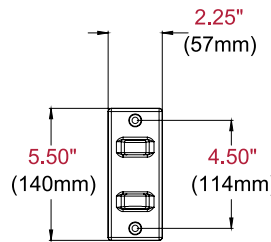

info@peerless-av.com
peerless-av.com

peerless-AV®

PP730	Paramount™ Pivot Wall Mount for 10" to 29" Displays
--------------	---

Product Specifications

	DIMENSIONS (W x H x D)	PRODUCT WEIGHT	LOAD CAPACITY	FINISH	AVAILABLE COLORS
PP730	8.24" x 5.50" x 2.75"-7.40" (209 x 140 x 70-188mm)	1.85lb (0.84kg)	25lb (11kg)	Scratch resistant fused epoxy	Gloss black

Package Specifications

	PACKAGE SIZE (W x H x D)	PACKAGE SHIP WEIGHT	PACKAGE UPC CODE	PACKAGE CONTENTS	UNITS IN PACKAGE
PP730	7.28" x 2.76" x 10.39" (185 x 70 x 264mm)	2.65lb (1.20kg)	735029253631	Wall mount, wall and display installation hardware, installation instructions	1

Accessories

- WSP700/701:** Metal Stud Wall Plates for 16"/24" Center Metal Studs
- ACC2X1:** VESA® 200 x 100mm Adaptor Plate
- ACC918:** Security Fasteners

All dimensions = inch (mm)

TOP VIEW

WALL PLATE DETAIL