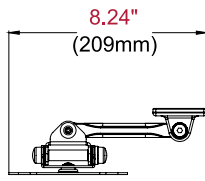

PP730	Paramount™ Pivot Wall Mount for 10" to 29" Displays

Product Specifications

	DIMENSIONS (W x H x D)	PRODUCT WEIGHT	LOAD CAPACITY	FINISH	AVAILABLE COLORS
PP730	8.24" x 5.50" x 2.75"-7.40" (209 x 140 x 70-188mm)	1.85lb (0.84kg)	25lb (11kg)	Scratch resistant fused epoxy	Gloss black

Package Specifications

	PACKAGE SIZE (W x H x D)	PACKAGE SHIP WEIGHT	PACKAGE UPC CODE	PACKAGE CONTENTS	UNITS IN PACKAGE
PP730	7.28" x 2.76" x 10.39" (185 x 70 x 264mm)	2.65lb (1.20kg)	735029253631	Wall mount, wall and display installation hardware, installation instructions	1

Accessories

- **WSP700/701:** Metal Stud Wall Plates for 16"/24" Center Metal Studs
- **ACC2X1:** VESA® 200 x 100mm Adaptor Plate
- **ACC918:** Security Fasteners

All dimensions = inch (mm)

TOP VIEW