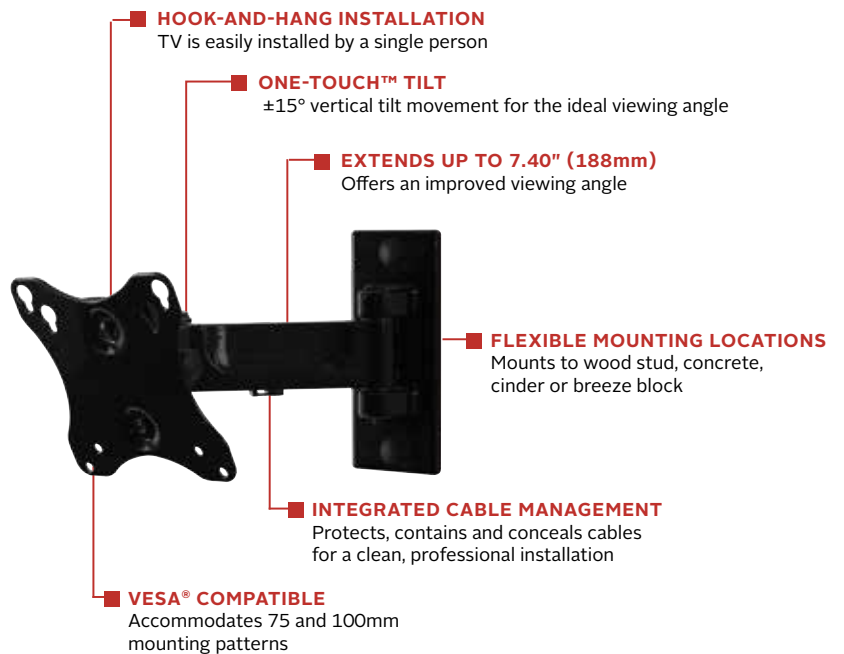

PP730

Display size
10"-29"

Max load
25lb (11kg)

PARAMOUNT™ Pivot Wall Mount

FOR 10" TO 29" DISPLAYS

The Paramount™ series wall mounts provide versatile and multi-functional features. With PP730, extend the display up to 7.40" (188mm) or fully-retract it to just 2.75" (70mm) from the wall for an improved viewing angle. The Hook-and-Hang™ system offers easy, one-person installation of the display. One-Touch™ tilt technology offers $\pm 15^\circ$ vertical tilt movement for the ideal viewing angle. Integrated cable management protects, contains and conceals cables for a clean installation.

The Pivoting Wall Mount extends, turns and tilts for improved viewing position.

Additional Features

- ✓ Extends 7.40" (188mm) from the wall
- ✓ Retracts to 2.75" (70mm) to save space
- ✓ One-Touch tilt mechanism offers $\pm 15^\circ$ of tilt angle adjustment
- ✓ $\pm 5^\circ$ of roll for post installation display leveling
- ✓ $\pm 90^\circ$ of pivot
- ✓ VESA® 75 and 100mm compliant
- ✓ Design is UL listed and tested to four times stated load capacity

Extend, turn, tilt, or retract the display for an improved viewing angle

Comes in color packaging with included installation hardware and easy to follow instructions.

Please visit peerless-av.com/en-us/patents for patent information.

Package Specifications

	PACKAGE SIZE (W x H x D)	PACKAGE SHIP WEIGHT	PACKAGE UPC CODE	PACKAGE CONTENTS	UNITS IN PACKAGE
PP730	7.28" x 2.76" x 10.39" (185 x 70 x 264mm)	2.65lb (1.20kg)	735029253631	Wall mount, wall and display installation hardware, installation instructions	1