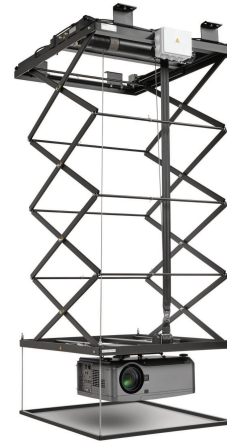

## PPL 1280 Projector ceiling lift system

The new PPL 1280 ceiling lift system is the perfect solution for integrating projectors into ceilings in board rooms, home cinemas, auditoriums and conference halls. Not only is the projector neatly hidden, it is also theft delaying.

The lifts run whisper quiet and offer two very easy and accurate adjustable positions: top and show.

**Guarantee**

2 years

## PPL 1280 Projector ceiling lift system

Having an adjustable top position has the advantage that the ceiling finishing kit can be perfectly aligned. And in some cases it is not needed to create a construction to fill up the internal spacing between structural and false ceiling. The movement of the PPL lift systems is done by a very reliable, accurate motor that moves the lift with an accuracy less than one millimeter.

## Features

- Adjustable height
- Fine tune adjustability
- For large projectors
- Whisper-quiet operation