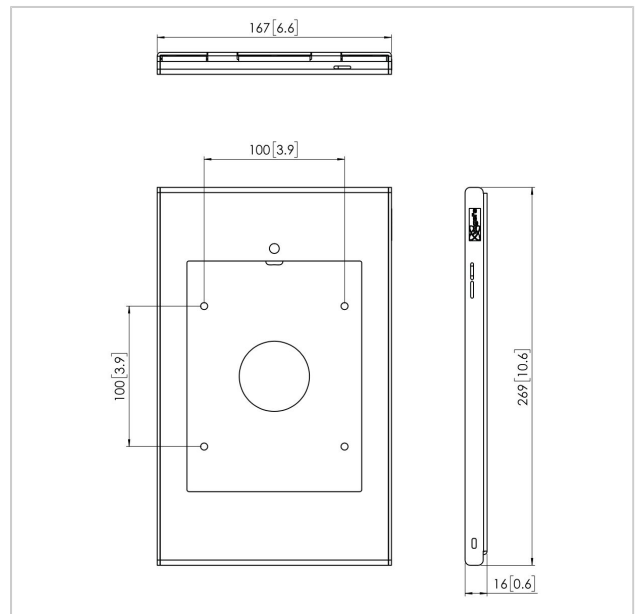

## PTS 1226 TabLock for iPad mini (2019)

Article number (SKU)  
Colour

7495354  
Silver

Made out of high quality aluminium and steel we designed a stylish and slim enclosure which protects the iPad in public environments. The Secure TabLock iPad enclosure can be mounted directly to the wall, or via de VESA 100x100 mm mounting holes to any Vogel's VESA compatible mounts. Quick and easy opening of the secure TabLock enclosure is possible thanks to the new unique locking mechanism using a key and lock. Vogel's Professional regularly develops new Tablocks, please check our website for the latest information.

## Specifications

Product type number	PTS 1226
Article number (SKU)	7495354
Colour	Silver
EAN single box	8712285333620
Height	269
Width	167
Depth	16
Guarantee	5 years
Desk options	Fixed table mount Fixed table stand Free-standing table stand
Lockable	True
Tablet Brand and Model(s)	Apple iPad Mini 4
Tablet Home button Hidden or Accessible	Hidden