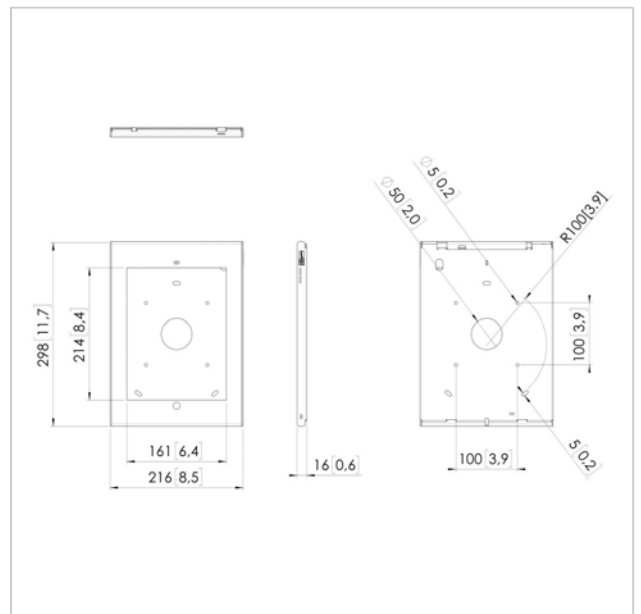

PTS 1227 TabLock for iPad Pro 10.5 (2018) & iPad Air 10.5

Article number (SKU)
Colour

7495364

Key Benefits

- Stylish high-end design
- Theft prevention

Made out of high quality aluminium and steel we designed a stylish and slim enclosure which protects the iPad in public environments. The Secure TabLock iPad enclosure can be mounted directly to the wall, or via de VESA 100x100 mm mounting holes to any Vogel's VESA compatible mounts. Quick and easy opening of the secure TabLock enclosure is possible thanks to the new unique locking mechanism using a key and lock. Vogel's Professional regularly develops new Tablocks, please check our website for the latest information.

Product type number	PTS 1227
Article number (SKU)	7495364
EAN single box	8712285338489
Height	298
Width	216
Depth	16
Guarantee	5 years
Desk options	Fixed table mount Fixed table stand Free-standing table stand
Lockable	True
Tablet Brand and Model(s)	Apple iPad Pro 10.5 inch
Tablet Home button Hidden or Accessible	Accessible