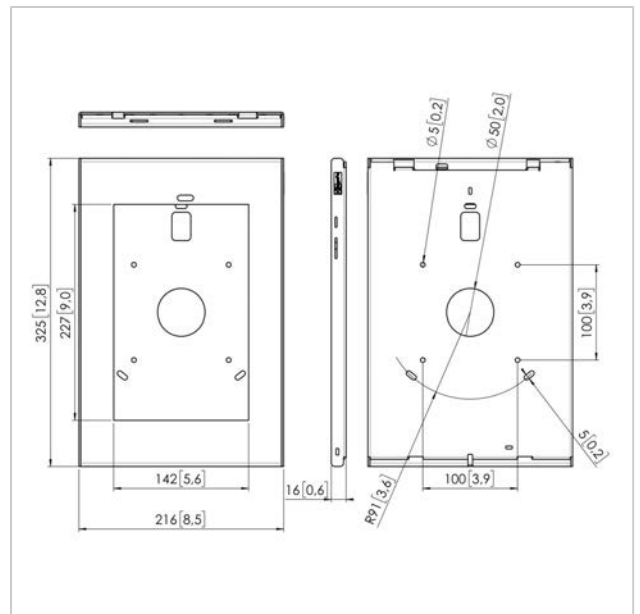

PTS 1231 TabLock for Samsung Galaxy Tab A 10.5 (2018)

Article number (SKU)
Colour

7495404
Silver

Key Benefits

- Stylish high-end design
- Theft prevention

More and more tablet PC's like the Samsung Galaxy Tab A are used for public applications in retail shops, museums, showrooms and exhibitions. Vogel's Professional has developed a secure enclosure for the Samsung Galaxy Tab A called TabLock. TabLock prevents theft and unauthorized operation of the tablet.

Made out of high quality aluminium and steel we designed a stylish and slim enclosure which protects the Samsung Galaxy Tab A in public environments. The Secure TabLock can be mounted directly to the wall, or via de VESA 100x100 mm mounting holes to any Vogel's VESA compatible mounts. Quick and easy opening of the secure TabLock enclosure is possible thanks to the new unique locking mechanism using a key and lock. Vogel's Professional regularly develops new Tablocks, please check our website for the latest information.

Product type number	PTS 1231
Article number (SKU)	7495404
Colour	Silver
EAN single box	8712285342707
Height	325
Width	216
Depth	16
Guarantee	5 years
Lockable	False
Tablet Brand and Model(s)	Samsung Galaxy A 10.5
Tablet Home button Hidden or Accessible	Both