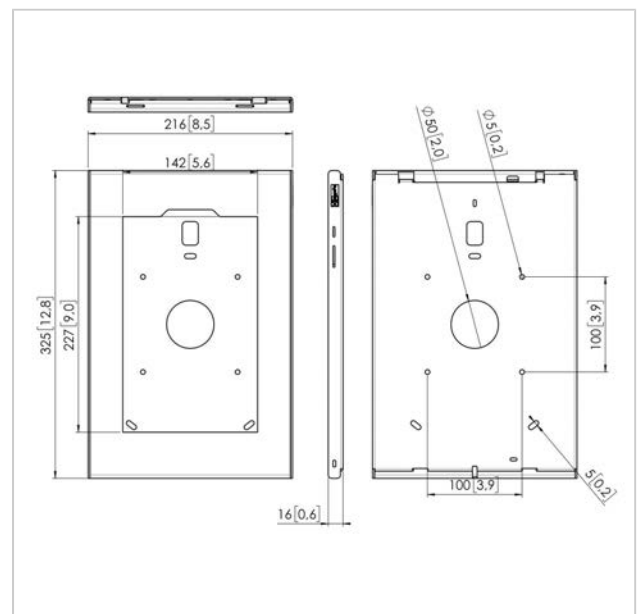

PTS 1232 TabLock for Samsung Galaxy Tab S4

Article number (SKU)
Colour

7495414

Key Benefits

- Stylish high-end design
- Theft prevention

More and more tablet PC's like the Samsung Galaxy Tab S4 are used for public applications in retail shops, museums, showrooms and exhibitions. Vogel's Professional has developed a secure enclosure for the Samsung Galaxy Tab S4 called TabLock. TabLock prevents theft and unauthorized operation of the tablet.

Made out of high quality aluminium and steel we designed a stylish and slim enclosure which protects the Samsung Galaxy Tab S4 in public environments. The Secure TabLock can be mounted directly to the wall, or via de VESA 100x100 mm mounting holes to any Vogel's VESA compatible mounts. Quick and easy opening of the secure TabLock enclosure is possible thanks to the new unique locking mechanism using a key and lock. Vogel's Professional regularly develops new Tablocks, please check our website for the latest information.