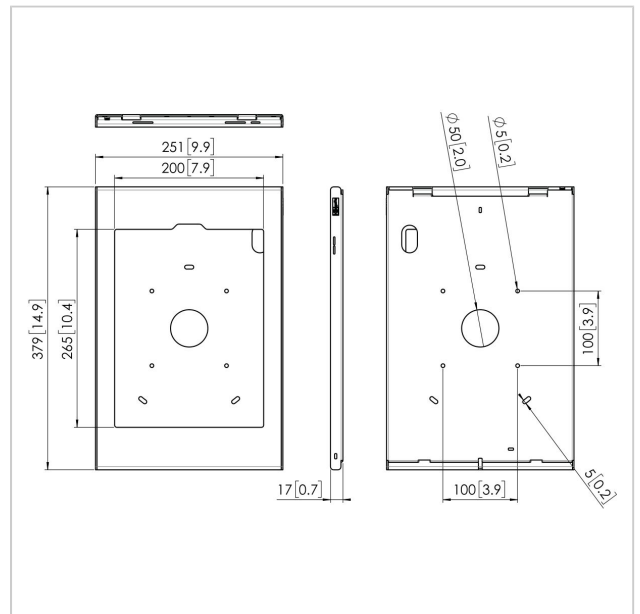

PTS 1234 TabLock for iPad Pro 12.9 (2018)

Article number (SKU)
Colour

7495434
Silver

Key Benefits

- Stylish high-end design
- Theft prevention

More and more tablet PC's like the iPad Pro are used for public applications in retail shops, museums, showrooms and exhibitions. Vogel's Professional has developed a secure enclosure for the iPad Pro called TabLock. TabLock prevents theft and unauthorized operation of the tablet.

Made out of high quality aluminium and steel we designed a stylish and slim enclosure which protects the iPad in public environments. The Secure TabLock iPad enclosure can be mounted directly to the wall, or via de VESA 100x100 mm mounting holes to any Vogel's VESA compatible mounts. Quick and easy opening of the secure TabLock enclosure is possible thanks to the new unique locking mechanism using a key and lock. Vogel's Professional regularly develops new Tablocks, please check our website for the latest information.

PTS 1234 TabLock for iPad Pro 12.9 (2018)

www.vogels.com

VOGEL'S HOLDING BV 2019 (c) All rights reserved.
Subject to printing errors, technical and price amendments.
Date:2019-05-08

Specifications

Product type number	PTS 1234
Article number (SKU)	7495434
Colour	Silver
EAN single box	8712285343506
Height	379
Width	251
Depth	17
Guarantee	5 years
Desk options	Fixed table mount Fixed table stand Free-standing table stand
Lockable	True
Tablet Brand and Model(s)	Apple iPad Pro 12.9 inch
Tablet Home button Hidden or Accessible	Both