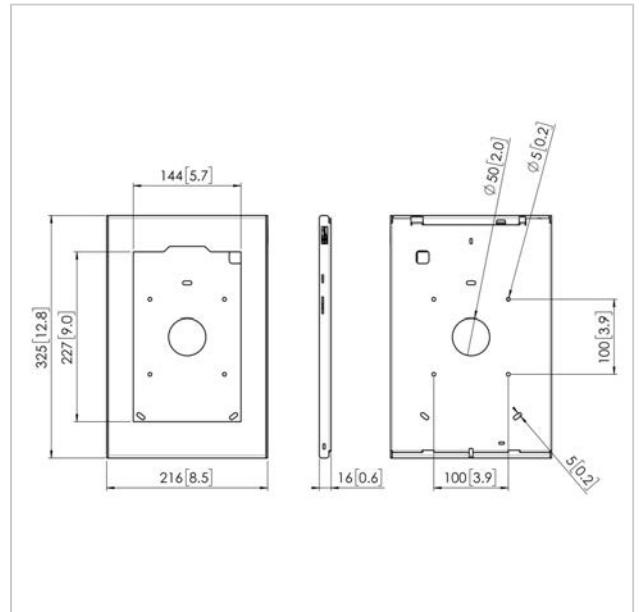

PTS 1235 TabLock for Galaxy Tab S5e

Article number (SKU)
Colour

7495444
Silver

Key Benefits

- Stylish high-end design
- Theft prevention

More and more tablet PC's like the Samsung Galaxy Tab are used for public applications in retail shops, museums, showrooms and exhibitions. Vogel's Professional has developed a secure enclosure for the Samsung Galaxy Tab called TabLock. TabLock prevents theft and unauthorized operation of the tablet.

PTS 1235 TabLock for Galaxy Tab S5e

www.vogels.com

VOGEL'S HOLDING BV 2019 (c) All rights reserved.
Subject to printing errors, technical and price amendments.
Date: 2019-06-20

Specifications

Product type number	PTS 1235
Article number (SKU)	7495444
Colour	Silver
EAN single box	8712285344305
Height	325
Width	216
Depth	16
Guarantee	5 years
Desk options	Fixed table mount Fixed table stand Free-standing table stand
Lockable	True
Tablet Brand and Model(s)	Samsung Galaxy Tab S5e
Tablet Home button Hidden or Accessible	Both