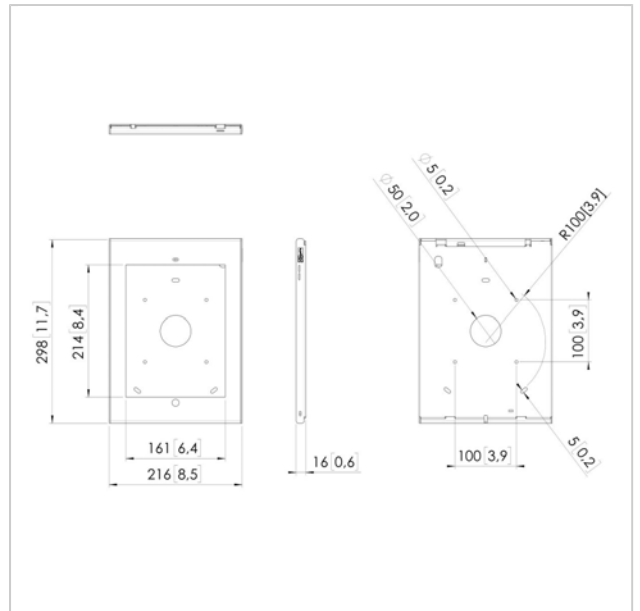

PTS 1228 Tablet casing

Article number (SKU) 7495374
Colour

Key Benefits

- Stylish high-end design
- Theft prevention

Made out of high quality aluminium and steel we designed a stylish and slim enclosure which protects the iPad in public environments. The Secure TabLock iPad enclosure can be mounted directly to the wall, or via de VESA 100x100 mm mounting holes to any Vogel's VESA compatible mounts. Quick and easy opening of the secure TabLock enclosure is possible thanks to the new unique locking mechanism using a key and lock. Vogel's Professional regularly develops new Tablocks, please check our website for the latest information.

PTS 1228 Tablet casing

www.vogels.com

VOGEL'S HOLDING BV 2019 (c) All rights reserved.
Subject to printing errors, technical and price amendments.
Date: 2019-02-13

Specifications

Article number (SKU)	7495374
EAN single box	8712285338502
Lockable	True
Product group	Tablet casing
Product line	TabLock