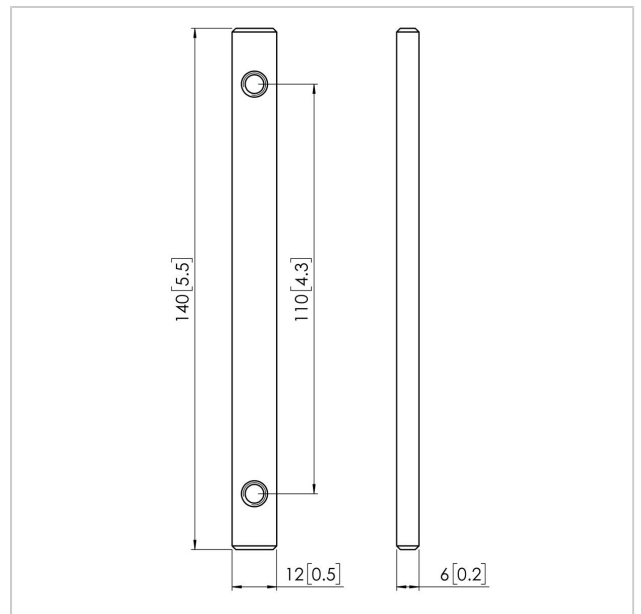

PUA 9501 Pole coupler for PUC 21xx/23xx

Article number (SKU)
Colour

7295014
Stainless Steel

2 poles from the Connect-it Series (PUC 2108, PUC 2115, PUC 2130, PUC 2308, PUC 2315 or PUC 2330) can be coupled with the PUA 9501.

PFA 9033 is an accessory shelf to place a DVD player, laptop PC, documentation, etc. Multiple shelves can be used on a trolley or stand. The shelf can be used on both front or back of the trolley/stand.

PUA 9501 Pole coupler for PUC 21xx/23xx

www.vogels.com

VOGEL'S HOLDING BV 2019 (c) All rights reserved.
Subject to printing errors, technical and price amendments.
Date:2019-04-26

Specifications

Product type number	PUA 9501
Article number (SKU)	7295014
Colour	Stainless Steel
EAN single box	8712285317361
Guarantee	5 years
Max. weight load (kg)	30