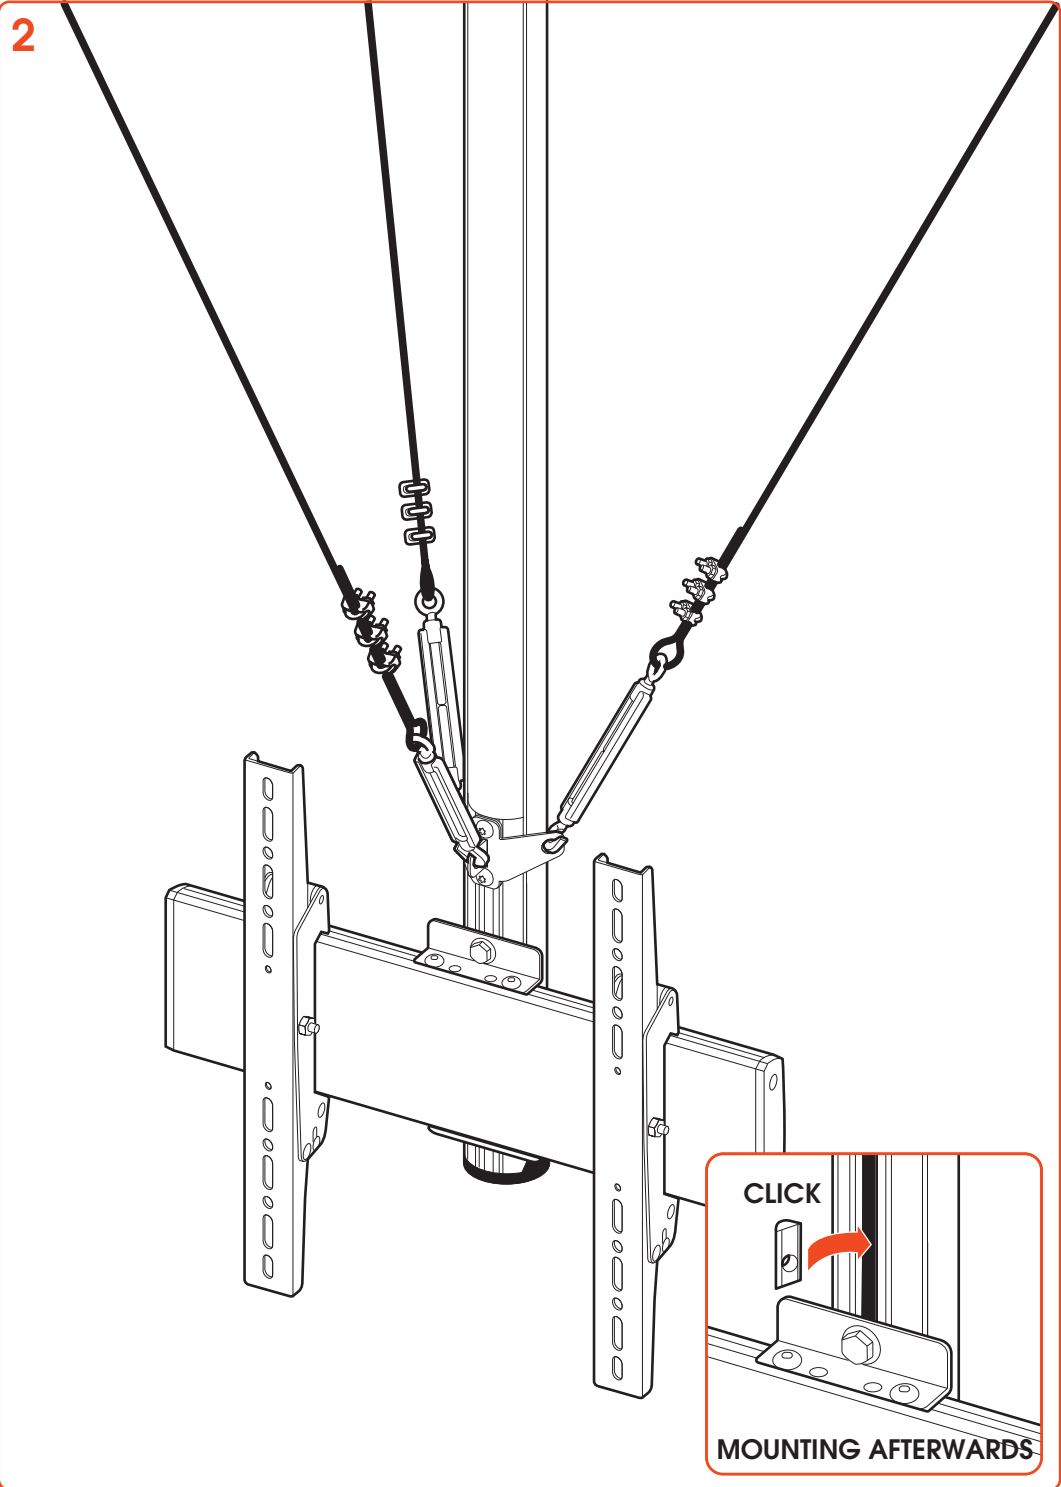

Designed and engineered in the Netherlands
More information on: www.vogels.com

VOGEL'S PRODUCTS BV, HONDSRUGLAAN 93, 5628 DB EINDHOVEN, THE NETHERLANDS