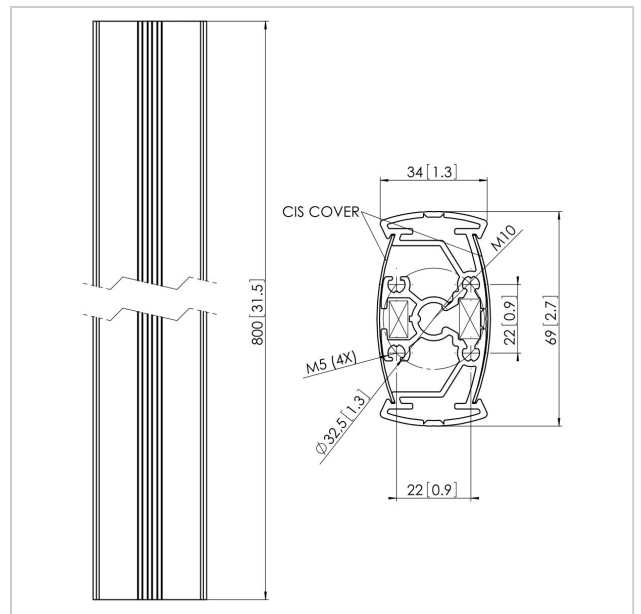

PUC 2308 Pole 80 cm

Article number (SKU)
Colour

7223084
Silver

Key Benefits

- Cable management
- Modular

The PUC 2308 is an 80 cm pole and is a part of the modular Connect-it system with which you can create your own ceiling solution for small- to medium-sized displays.

The PUC 2308 is equipped with a double cable duct system with which you can quickly and simply ensure that all cables are concealed. The pole is made of aluminium and, therefore, it can be easily cut at the required length. The Connect-it poles can be easily customised by the user. By sticking on the plastic cover strip on the Connect-it pole or by replacing it by your own strip, it can be adjusted to the house style of the interior. Multiple displays can be installed on top of each other or back-to-back.

PUC 2308 Pole 80 cm

www.vogels.com

VOGEL'S HOLDING BV 2019 (c) All rights reserved.
Subject to printing errors, technical and price amendments.
Date:2019-05-10

Specifications

Product type number	PUC 2308
Article number (SKU)	7223084
Colour	Silver
EAN single box	8712285317200
Length	800
TÜV certified	Yes
Guarantee	5 years
Max. weight load (kg)	30
Back-to-back displays	True