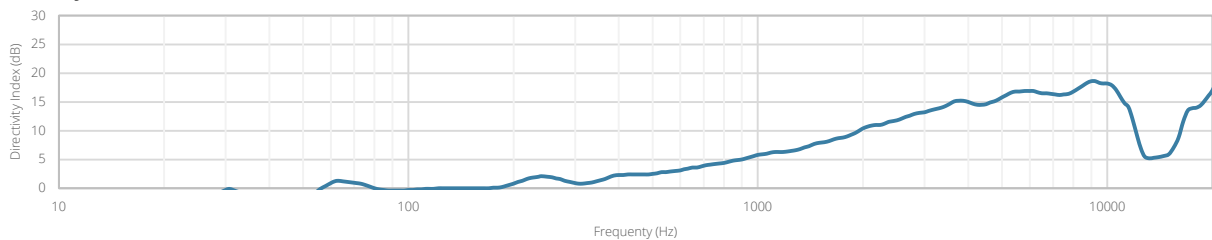

Shipping & Ordering:

Packaging	Cardboard box
Shipping weight & volume	2.400 kg - 0.017 Cbm

Acoustical data graphs:

Horizontal Polars:

Vertical Polars:

Sensitivity:

Beamwidth (-3dB):

Directivity index: