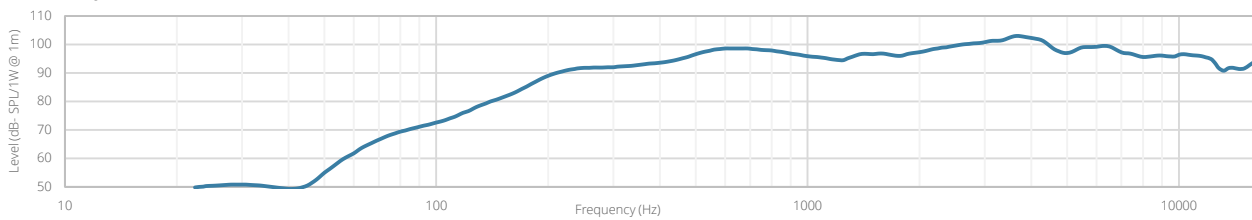

Shipping & Ordering:

Packaging	Cardboard box
Shipping weight & volume	2.400 kg - 0.017 Cbm

Acoustical data graphs:

Horizontal Polars:

Vertical Polars:

Sensitivity:

Beamwidth (-3dB):

Directivity index: