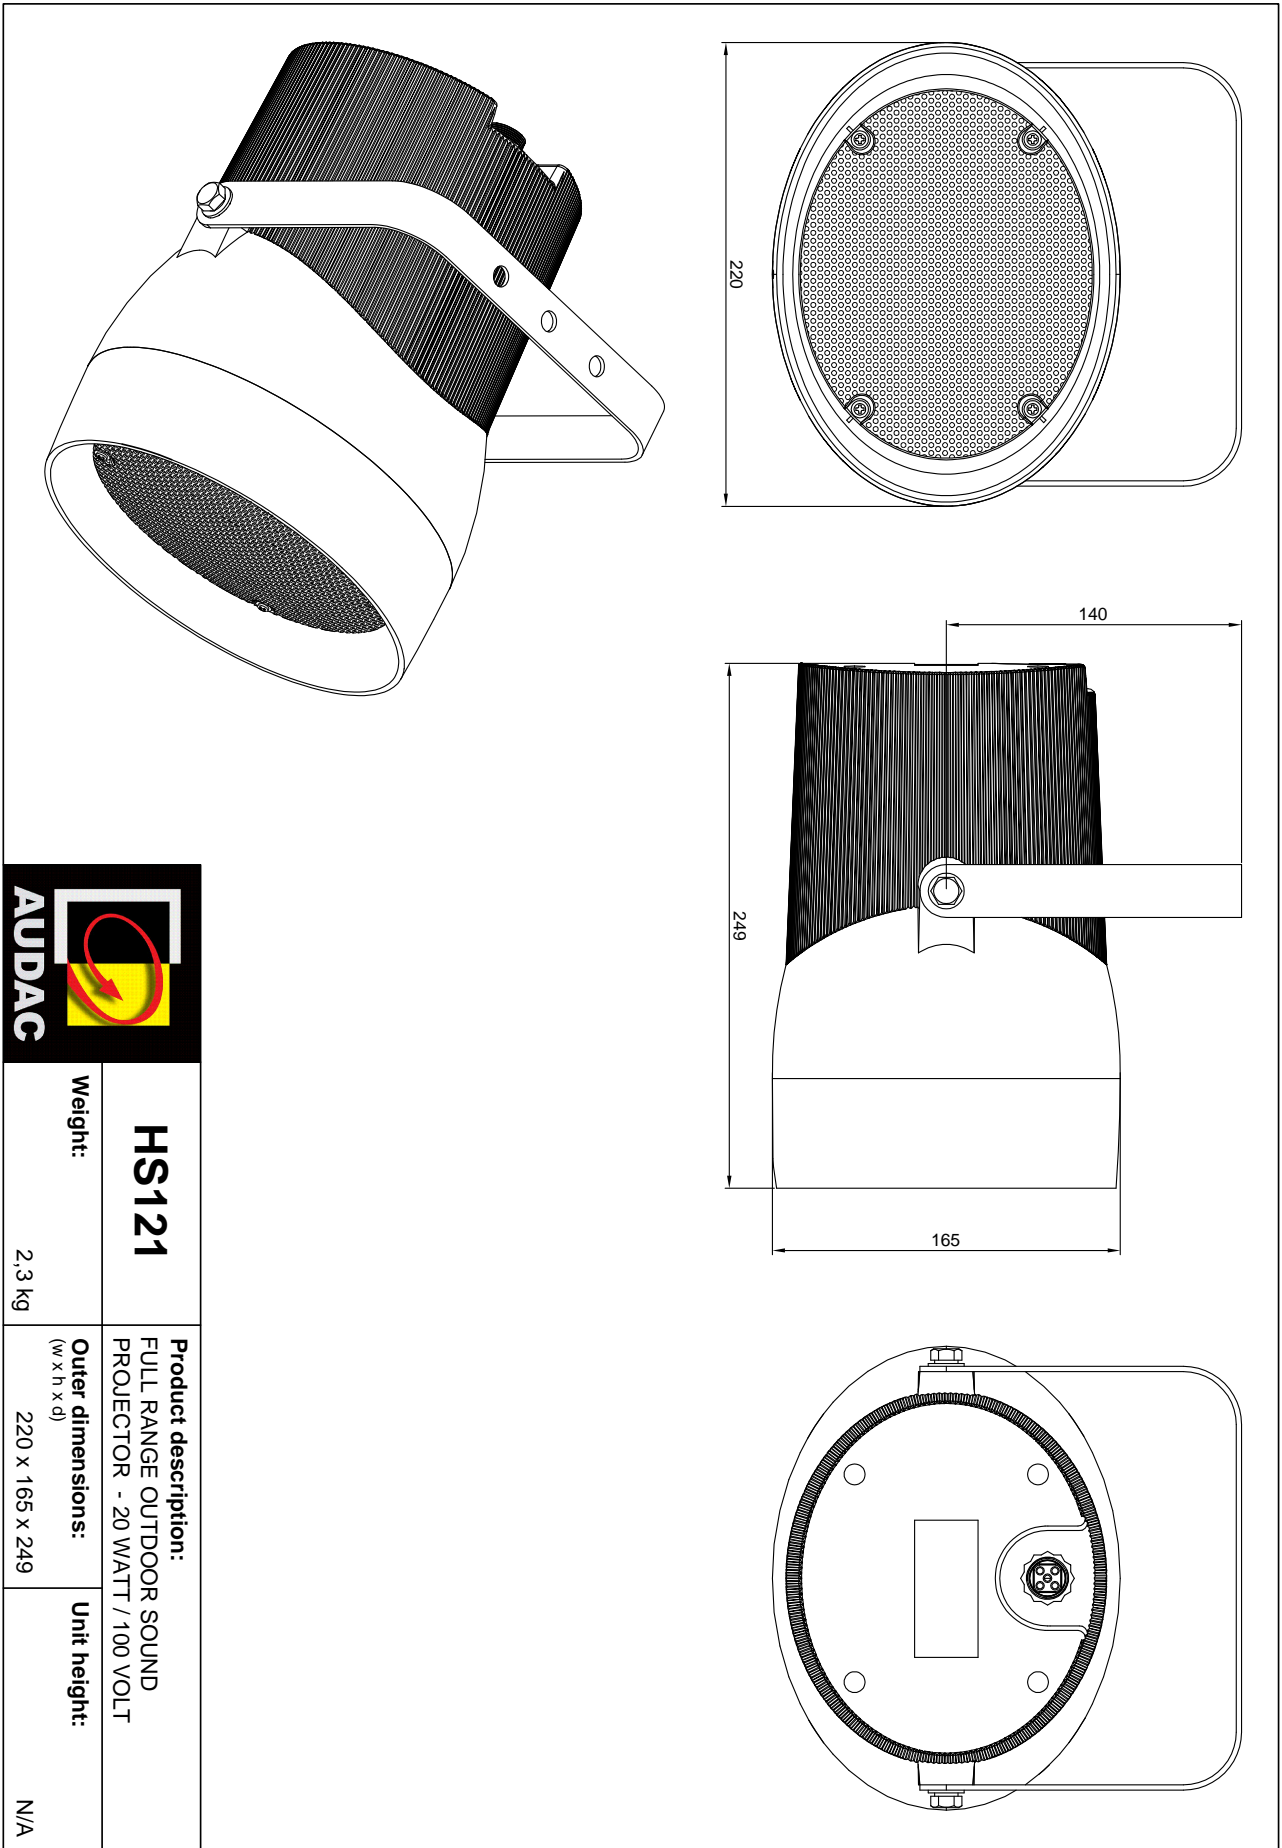

HS121

Outdoor sound projector 100V

The HS121 is a full range sound projector based on a 4" driver especially designed to provide quality sound with a long throw range in a wide variation of in- and outdoor applications. Its wide, smooth frequency response and high efficiency ensure high-fidelity music reproduction along with superb projection of clear and intelligible speech at very low distortion. It delivers a power of 20 Watt RMS in standard 8 Ohm systems with a maximum power of 40 Watt but it can also be used in 100V PA systems. The 100V line transformer has power taps for 20 Watt, 10 Watt and 5 Watt which can be selected by the special designed 5-pin waterproof connector. This connector allows selecting the desired power tapping depending on the angle of rotation of the connector. The housing is made of the strongest ABS material in a light-grey colour, ensuring a smooth blend of the loudspeaker in all different kinds of environments. The IP rating of IP65 makes it suitable for indoor as well as outdoor use. For safety reasons, the speaker is provided with an internal steel safety cable, which prevents the speaker from falling, even in situations where the housing of the speaker has been damaged or broken.

Product Features:

Dimensions		220 x 160 x 250 mm (W x H x D)
Weight		2 kg
Operating temperature		-10 °C ~ 50 °C
Construction		Fire retardant ABS
Front finish		Aluminium grill
Mounting & handling		Aluminium U bracket
Colours		Grey (RAL 7035)
Accessories	Included	Mounting bracket
		5-pin AWX5 connection cable
	Optional	AWC07 - AWX5 cable 0.7 m
		AWC25 - AWX25 cable 2.5 m
		AWC50 - AWX50 cable 5 m

Shipping & Ordering:

Packaging	Cardboard box
Shipping weight & volume	2.400 kg - 0.017 Cbm

Acoustical data graphs:

Horizontal Polars:

Vertical Polars:

Sensitivity:

Beamwidth (-3dB):

Directivity index:

	
HS121	Product description: FULL RANGE OUTDOOR SOUND PROJECTOR - 20 WATT / 100 VOLT
Weight: 2,3 kg	Outer dimensions: (w x h x d) 220 x 165 x 249
	Unit height: N/A