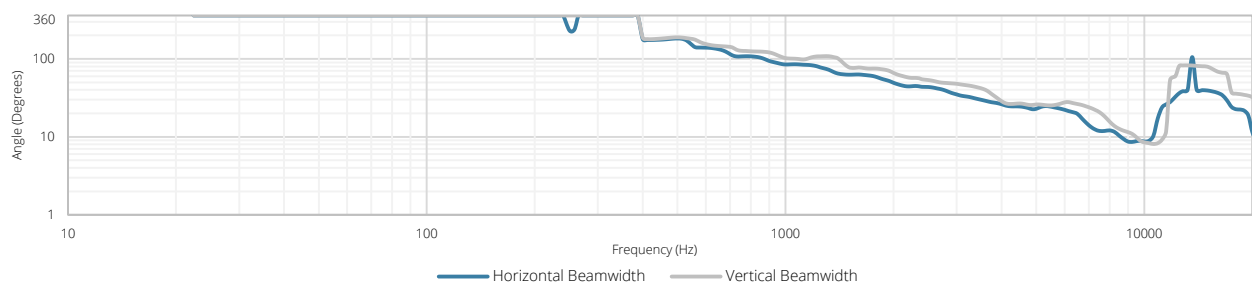

Shipping & Ordering:

Packaging	Cardboard box
Shipping weight & volume	2.400 kg - 0.017 Cbm

Acoustical data graphs:

Horizontal Polars:

Vertical Polars:

Sensitivity:

Beamwidth (-3dB):

Directivity index:

	
HS121	Product description: FULL RANGE OUTDOOR SOUND PROJECTOR - 20 WATT / 100 VOLT
Weight: 2,3 kg	Outer dimensions: (w x h x d) 220 x 165 x 249
	Unit height: N/A