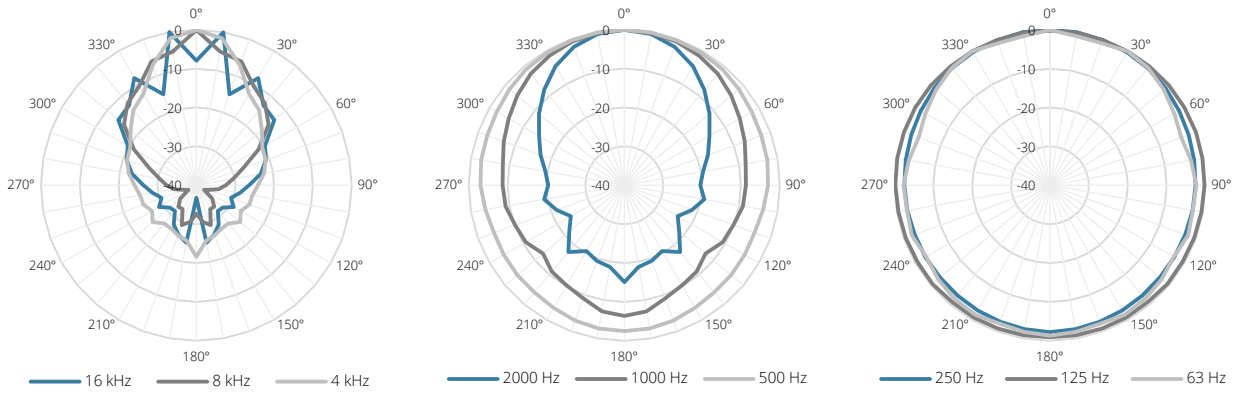

Acoustical data graphs:

Horizontal Polars: