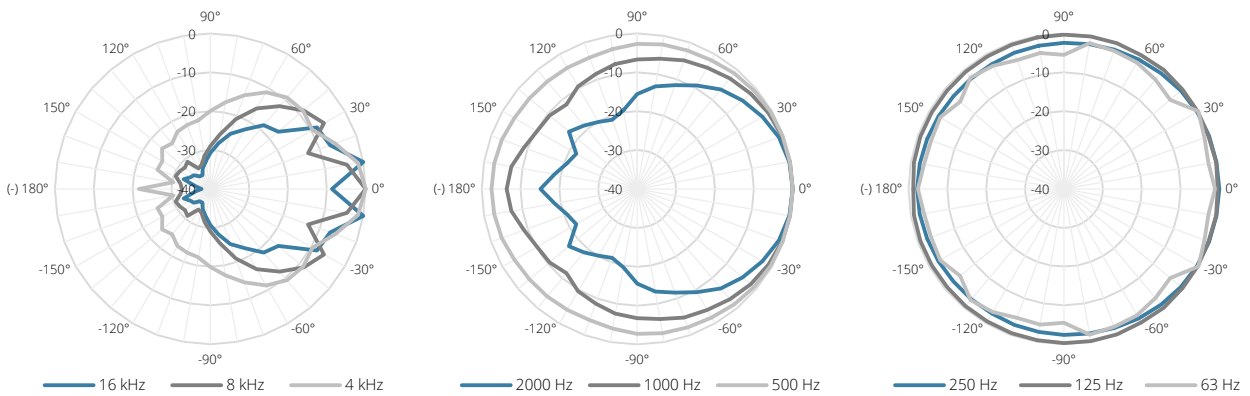

HS121

Outdoor sound projector 100V

The HS121 is a full range sound projector based on a 4" driver especially designed to provide quality sound with a long throw range in a wide variation of in- and outdoor applications. Its wide, smooth frequency response and high efficiency ensure high-fidelity music reproduction along with superb projection of clear and intelligible speech at very low distortion. It delivers a power of 20 Watt RMS in standard 8 Ohm systems with a maximum power of 40 Watt but it can also be used in 100V PA systems. The 100V line transformer has power taps for 20 Watt, 10 Watt and 5 Watt which can be selected by the special designed 5-pin waterproof connector. This connector allows selecting the desired power tapping depending on the angle of rotation of the connector. The housing is made of the strongest ABS material in a light-grey colour, ensuring a smooth blend of the loudspeaker in all different kinds of environments. The IP rating of IP65 makes it suitable for indoor as well as outdoor use. For safety reasons, the speaker is provided with an internal steel safety cable, which prevents the speaker from falling, even in situations where the housing of the speaker has been damaged or broken.

Product Features:

Dimensions		220 x 160 x 250 mm (W x H x D)
Weight		2 kg
Operating temperature		-10 °C ~ 50 °C
Construction		Fire retardant ABS
Front finish		Aluminium grill
Mounting & handling		Aluminium U bracket
Colours		Grey (RAL 7035)
Accessories	Included	Mounting bracket
		5-pin AWX5 connection cable
	Optional	AWC07 - AWX5 cable 0.7 m
		AWC25 - AWX25 cable 2.5 m
		AWC50 - AWX50 cable 5 m

Shipping & Ordering:

Packaging	Cardboard box
Shipping weight & volume	2.400 kg - 0.017 Cbm

Acoustical data graphs:

Horizontal Polars:

Vertical Polars:

Sensitivity:

Beamwidth (-3dB):

Directivity index:

	
HS121	Product description: FULL RANGE OUTDOOR SOUND PROJECTOR - 20 WATT / 100 VOLT
Weight: 2,3 kg	Outer dimensions: (w x h x d) 220 x 165 x 249
	Unit height: N/A