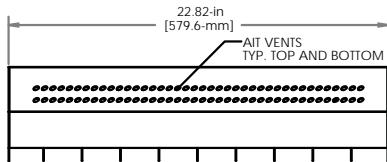

TOP VIEW

RV
R-View

Control	Voltage
R = Rotary Dim	1 = 120V
	2 = 230V
Other dimming options available by request	

Finish
BL = Black Finish
CF = Custom Finish

Shipping Information
Length: 25-in (635-mm)
Width: 12-in (305-mm)
Height: 13-in (331-mm)
Weight: 22-lb (10-kg)

580 Mayer Street - Building # 7 - Bridgeville, PA 15017 USA

Phone: 1.412.206.0106 - Fax: 1.412.206.0146