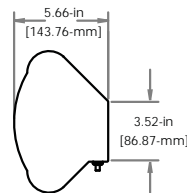

### Mounting

Fixtures are supplied with four mounting holes that can be used with a pivot bracket or a TVMP adapter. The optional pivot bracket allows for 15 degrees of tilt and 180 degrees of pan.

### Dimensions and Weight

The fixture has dimensions of 22.82-in (579.63-mm) wide x 8.51-in (216.15-mm) high x 5.63-in (143.00-mm) deep, exclusive of connectors. The weight of the R-View fixture is approximately 8-lb (3.63-kg).

### Accessories

The fixture is provided with a louver assembly and frosted diffusion filter. A safety cable and C-clamp are available.

TOP VIEW

FRONT VIEW

SIDE VIEW

Spud-Mount Bracket  
Part Number: RV SPUD MOUNT

<b>Shipping Information</b>
Length: 25-in (635-mm)
Width: 12-in (305-mm)
Height: 13-in (331-mm)
Weight: 22-lb (10-kg)

580 Mayer Street - Building # 7 - Bridgeville, PA 15017 USA

Phone: 1.412.206.0106 - Fax: 1.412.206.0146