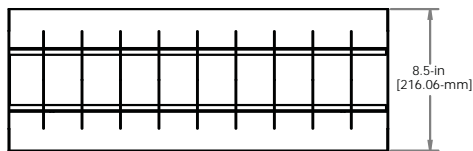

FRONT VIEW

RV
R-View

Control	Voltage
R = Rotary Dim	1 = 120V
	2 = 230V
Other dimming options available by request	

Finish
BL = Black Finish
CF = Custom Finish

Shipping Information
Length: 25-in (635-mm)
Width: 12-in (305-mm)
Height: 13-in (331-mm)
Weight: 22-lb (10-kg)

580 Mayer Street - Building # 7 - Bridgeville, PA 15017 USA

Phone: 1.412.206.0106 - Fax: 1.412.206.0146