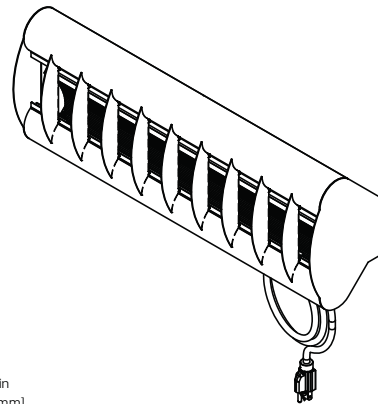

### Mounting

Fixtures are supplied with four mounting holes that can be used with a pivot bracket or a TVMP adapter. The optional pivot bracket allows for 15 degrees of tilt and 180 degrees of pan.

### Dimensions and Weight

The fixture has dimensions of 22.82-in (579.63-mm) wide x 8.51-in (216.15-mm) high x 5.63-in (143.00-mm) deep, exclusive of connectors. The weight of the R-View fixture is approximately 8-lb (3.63-kg).

### Dimming Ballasts

Dimmable fixtures can be locally controlled by a bottom-mounted rotary potentiometer (120V and 230V only). Other dimming options available by request.

### Accessories

The fixture is provided with a louver assembly and frosted diffusion filter. A safety cable and C-clamp are available.

TOP VIEW

FRONT VIEW

SIDE VIEW

Spud-Mount Bracket  
Part Number: RV SPUD MOUNT