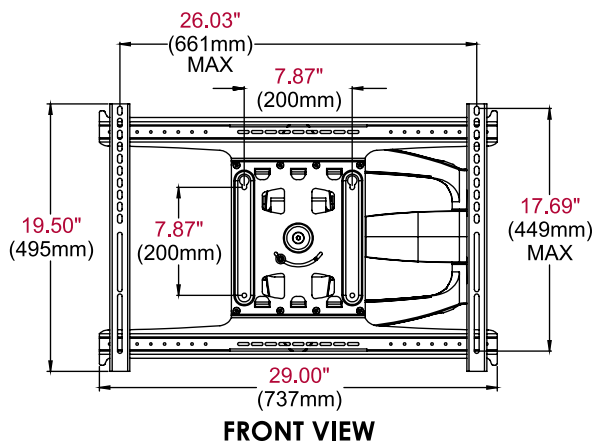

SAX755PU SmartMountXT™ Universal Articulating Wall Arm for 37" to 55" Displays

Product Specifications

	DIMENSIONS (W x H x D)	PRODUCT WEIGHT	LOAD CAPACITY	FINISH	AVAILABLE COLORS
SAX755PU	29.00" x 19.50" x 2.54"-26.41" (737 x 495 x 65-671mm)	31.00lb (14.06kg)	80lb (36kg)	Powder coat	Black

Package Specifications

	PACKAGE SIZE (W x H x D)	PACKAGE SHIP WEIGHT	PACKAGE UPC CODE	PACKAGE CONTENTS	UNITS IN PACKAGE
SAX755PU	21.25" x 6.125" x 35.75" (540 x 156 x 908mm)	32.75lb (14.86kg)	735029282662	Mount, wall and display attachment hardware, installation instructions, display adaptors	1

Accessories

- **WSP756:** Metal Stud Wall Plate
- **ACC953:** Component Shelf Accessory
- **ACCXT100:** Left and Right Speaker Accessory Mount
- **ACCXT200:** Soundbar Accessory Mount
- **ACCXT300:** Video Conferencing Shelf Accessory
- **IBA4-W:** Easy Mount Recessed Low Voltage Cable Plate
- **IBA5-W:** Recessed Low Voltage Media Plate with Duplex Surge Suppressor

All dimensions = inch (mm)

ARCHITECTS SPECIFICATIONS

The SmartMountXT™ Universal Articulating Wall Arm shall be a Peerless-AV model SAX755PU and shall be located where indicated on the plans. It shall feature scratch resistant black fused epoxy finish. Assembly and installation shall be done according to instructions provided by the manufacturer.

Peerless Industries, Inc. ■ 2300 White Oak Circle ■ Aurora, IL 60502 ■ (800) 865-2112 ■ (630) 375-5100 ■ Fax: (800) 359-6500 ■ peerless-av.com

Visit peerless-av.com to see the complete line of AV solutions from Peerless-AV, including flat panel mounts, projector mounts, carts/stands, furniture, cables, screen cleaners and a full assortment of accessories.