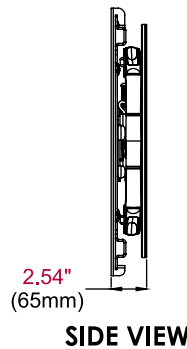

SAX755PU SmartMountXT™ Universal Articulating Wall Arm for 37" to 55" Displays

Product Specifications

	DIMENSIONS (W x H x D)	PRODUCT WEIGHT	LOAD CAPACITY	FINISH	AVAILABLE COLORS
SAX755PU	29.00" x 19.50" x 2.54"-26.41" (737 x 495 x 65-671mm)	31.00lb (14.06kg)	80lb (36kg)	Powder coat	Black

Package Specifications

	PACKAGE SIZE (W x H x D)	PACKAGE SHIP WEIGHT	PACKAGE UPC CODE	PACKAGE CONTENTS	UNITS IN PACKAGE
SAX755PU	21.25" x 6.125" x 35.75" (540 x 156 x 908mm)	32.75lb (14.86kg)	735029282662	Mount, wall and display attachment hardware, installation instructions, display adaptors	1

Accessories

- **WSP756:** Metal Stud Wall Plate
- **ACC953:** Component Shelf Accessory
- **ACCXT100:** Left and Right Speaker Accessory Mount
- **ACCXT200:** Soundbar Accessory Mount
- **ACCXT300:** Video Conferencing Shelf Accessory
- **IBA4-W:** Easy Mount Recessed Low Voltage Cable Plate
- **IBA5-W:** Recessed Low Voltage Media Plate with Duplex Surge Suppressor

All dimensions = inch (mm)

ARCHITECTS SPECIFICATIONS

The SmartMountXT™ Universal Articulating Wall Arm shall be a Peerless-AV model SAX755PU and shall be located where indicated on the plans. It shall feature scratch resistant black fused epoxy finish. Assembly and installation shall be done according to instructions provided by the manufacturer.

Peerless Industries, Inc. ■ 2300 White Oak Circle ■ Aurora, IL 60502 ■ (800) 865-2112 ■ (630) 375-5100 ■ Fax: (800) 359-6500 ■ peerless-av.com

Visit peerless-av.com to see the complete line of AV solutions from Peerless-AV, including flat panel mounts, projector mounts, carts/stands, furniture, cables, screen cleaners and a full assortment of accessories.