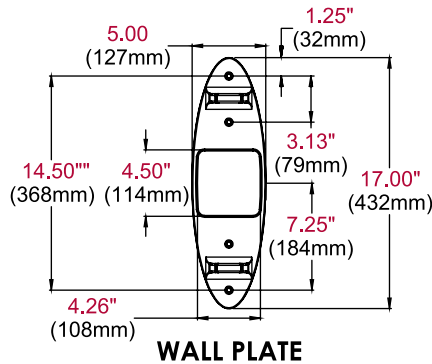

SAX755PU SmartMountXT™ Universal Articulating Wall Arm for 37" to 55" Displays

Product Specifications

	DIMENSIONS (W x H x D)	PRODUCT WEIGHT	LOAD CAPACITY	FINISH	AVAILABLE COLORS
SAX755PU	29.00" x 19.50" x 2.54"-26.41" (737 x 495 x 65-671mm)	31.00lb (14.06kg)	80lb (36kg)	Powder coat	Black

Package Specifications

	PACKAGE SIZE (W x H x D)	PACKAGE SHIP WEIGHT	PACKAGE UPC CODE	PACKAGE CONTENTS	UNITS IN PACKAGE
SAX755PU	21.25" x 6.125" x 35.75" (540 x 156 x 908mm)	32.75lb (14.86kg)	735029282662	Mount, wall and display attachment hardware, installation instructions, display adaptors	1

Accessories

- **WSP756:** Metal Stud Wall Plate
- **ACC953:** Component Shelf Accessory
- **ACCXT100:** Left and Right Speaker Accessory Mount
- **ACCXT200:** Soundbar Accessory Mount
- **ACCXT300:** Video Conferencing Shelf Accessory
- **IBA4-W:** Easy Mount Recessed Low Voltage Cable Plate
- **IBA5-W:** Recessed Low Voltage Media Plate with Duplex Surge Suppressor

All dimensions = inch (mm)

ARCHITECTS SPECIFICATIONS

The SmartMountXT™ Universal Articulating Wall Arm shall be a Peerless-AV model SAX755PU and shall be located where indicated on the plans. It shall feature scratch resistant black fused epoxy finish. Assembly and installation shall be done according to instructions provided by the manufacturer.

Peerless Industries, Inc. ■ 2300 White Oak Circle ■ Aurora, IL 60502 ■ (800) 865-2112 ■ (630) 375-5100 ■ Fax: (800) 359-6500 ■ peerless-av.com

Visit peerless-av.com to see the complete line of AV solutions from Peerless-AV, including flat panel mounts, projector mounts, carts/stands, furniture, cables, screen cleaners and a full assortment of accessories.