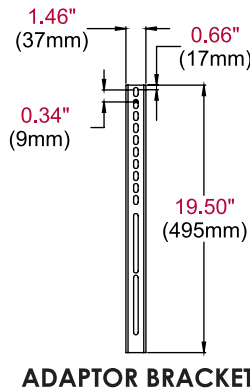

SAX755PU SmartMountXT™ Universal Articulating Wall Arm for 37" to 55" Displays

Product Specifications

	DIMENSIONS (W x H x D)	PRODUCT WEIGHT	LOAD CAPACITY	FINISH	AVAILABLE COLORS
SAX755PU	29.00" x 19.50" x 2.54"-26.41" (737 x 495 x 65-671mm)	31.00lb (14.06kg)	80lb (36kg)	Powder coat	Black

Package Specifications

	PACKAGE SIZE (W x H x D)	PACKAGE SHIP WEIGHT	PACKAGE UPC CODE	PACKAGE CONTENTS	UNITS IN PACKAGE
SAX755PU	21.25" x 6.125" x 35.75" (540 x 156 x 908mm)	32.75lb (14.86kg)	735029282662	Mount, wall and display attachment hardware, installation instructions, display adaptors	1

Accessories

- **WSP756:** Metal Stud Wall Plate
- **ACC953:** Component Shelf Accessory
- **ACCXT100:** Left and Right Speaker Accessory Mount
- **ACCXT200:** Soundbar Accessory Mount
- **ACCXT300:** Video Conferencing Shelf Accessory
- **IBA4-W:** Easy Mount Recessed Low Voltage Cable Plate
- **IBA5-W:** Recessed Low Voltage Media Plate with Duplex Surge Suppressor

All dimensions = inch (mm)

ARCHITECTS SPECIFICATIONS

The SmartMountXT™ Universal Articulating Wall Arm shall be a Peerless-AV model SAX755PU and shall be located where indicated on the plans. It shall feature scratch resistant black fused epoxy finish. Assembly and installation shall be done according to instructions provided by the manufacturer.

Peerless Industries, Inc. ■ 2300 White Oak Circle ■ Aurora, IL 60502 ■ (800) 865-2112 ■ (630) 375-5100 ■ Fax: (800) 359-6500 ■ peerless-av.com

Visit peerless-av.com to see the complete line of AV solutions from Peerless-AV, including flat panel mounts, projector mounts, carts/stands, furniture, cables, screen cleaners and a full assortment of accessories.