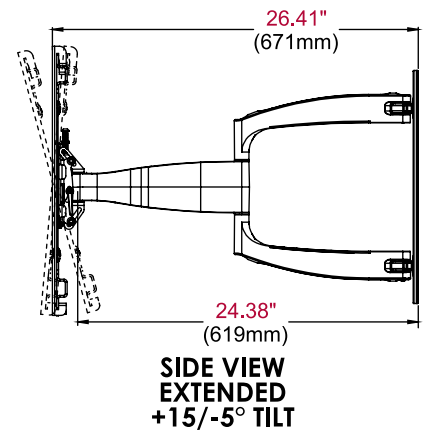

SAX755PU SmartMountXT™ Universal Articulating Wall Arm for 37" to 55" Displays

Product Specifications

	DIMENSIONS (W x H x D)	PRODUCT WEIGHT	LOAD CAPACITY	FINISH	AVAILABLE COLORS
SAX755PU	29.00" x 19.50" x 2.54"-26.41" (737 x 495 x 65-671mm)	31.00lb (14.06kg)	80lb (36kg)	Powder coat	Black

Package Specifications

	PACKAGE SIZE (W x H x D)	PACKAGE SHIP WEIGHT	PACKAGE UPC CODE	PACKAGE CONTENTS	UNITS IN PACKAGE
SAX755PU	21.25" x 6.125" x 35.75" (540 x 156 x 908mm)	32.75lb (14.86kg)	735029282662	Mount, wall and display attachment hardware, installation instructions, display adaptors	1

Accessories

- **WSP756:** Metal Stud Wall Plate
- **ACC953:** Component Shelf Accessory
- **ACCXT100:** Left and Right Speaker Accessory Mount
- **ACCXT200:** Soundbar Accessory Mount
- **ACCXT300:** Video Conferencing Shelf Accessory
- **IBA4-W:** Easy Mount Recessed Low Voltage Cable Plate
- **IBA5-W:** Recessed Low Voltage Media Plate with Duplex Surge Suppressor

All dimensions = inch (mm)

ARCHITECTS SPECIFICATIONS

The SmartMountXT™ Universal Articulating Wall Arm shall be a Peerless-AV model SAX755PU and shall be located where indicated on the plans. It shall feature scratch resistant black fused epoxy finish. Assembly and installation shall be done according to instructions provided by the manufacturer.

Peerless Industries, Inc. ■ 2300 White Oak Circle ■ Aurora, IL 60502 ■ (800) 865-2112 ■ (630) 375-5100 ■ Fax: (800) 359-6500 ■ peerless-av.com

Visit peerless-av.com to see the complete line of AV solutions from Peerless-AV, including flat panel mounts, projector mounts, carts/stands, furniture, cables, screen cleaners and a full assortment of accessories.