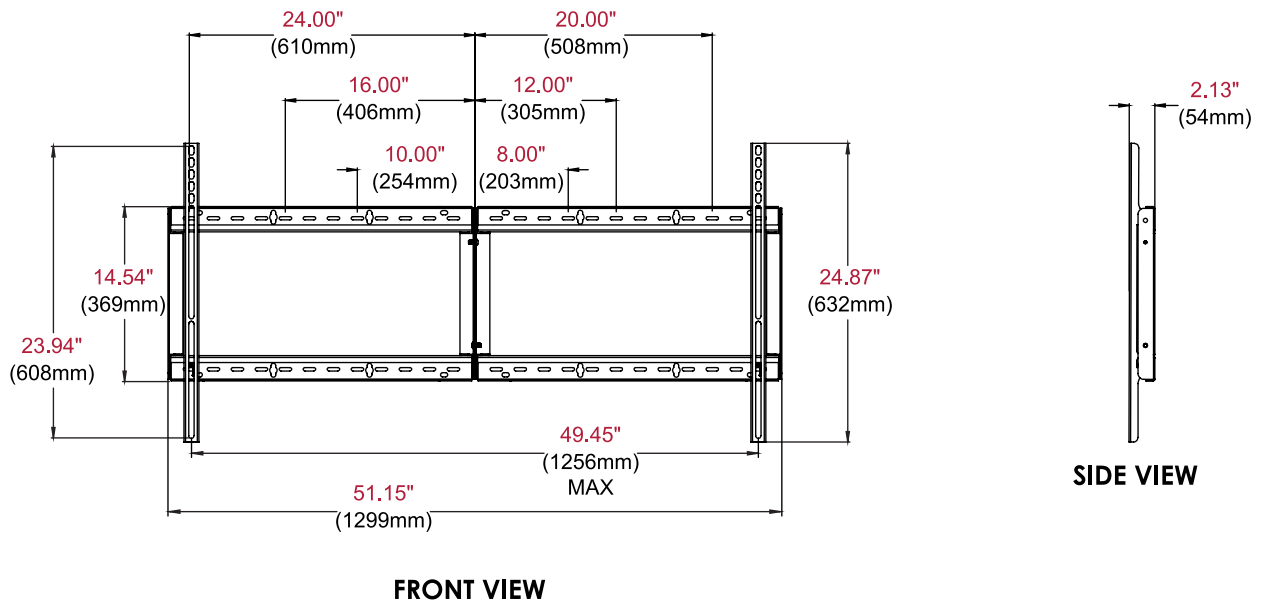

SF680-HUB SmartMount® Universal Flat Wall Mount for use with the Microsoft® Surface™ Hub (Compatible with Both 55" and 84" Models)

Product Specifications

	DIMENSIONS (W x H x D)	PRODUCT WEIGHT	LOAD CAPACITY	FINISH	AVAILABLE COLORS
SF680-HUB	51.15" x 24.87" x 2.13" (1299 x 632 x 54mm)	20lb (9.1kg)	300lb (136.1kg)	Scratch Resistant Fused Epoxy	Black

Package Specifications

	PACKAGE SIZE (W x H x D)	PACKAGE SHIP WEIGHT	PACKAGE UPC CODE	PACKAGE CONTENTS	UNITS IN PACKAGE
SF680-HUB	26.88" x 4.38" x 18" (682 x 111 x 457mm)	22lb (10kg)	735029311959	Wall Mount, Wall and Display Installation Hardware, Installation Instructions	1

Accessories

ACC615: Metal Stud Fastener Kit

All dimensions = inch (mm)

Architect Specifications

The Smartmount® Universal Flat Wall Mount for use with the Microsoft® Surface™ Hub shall be a Peerless-AV model SF680-HUB and shall be located where indicated on the plans. Assembly and installation shall be done according to instructions provided by the manufacturer.

Visit peerless-av.com to see the complete line of AV solutions from Peerless-AV, including outdoor displays, wireless, kiosks, digital audio, display mounts, projector mounts, carts/stands, and a full assortment of accessories.

Peerless-AV
2300 White Oak Circle
Aurora, IL 60502 USA
(800) 865-2112
(630) 375-5100
Fax: (800) 359-6500

Peerless-AV Europe
Unit 3 Watford Interchange
Colonial Way, Watford
Herts, WD24 4WP
United Kingdom
+44 (0) 1923 200100
Fax: +44 (0) 1923 200101

Peerless-AV de México
Ave de las Industrias 413
Parque Industrial Escobedo
Escobedo, N.L.,
Mexico 66050
+52 (81) 8384-8300
Fax: +52 (81) 8384-8360