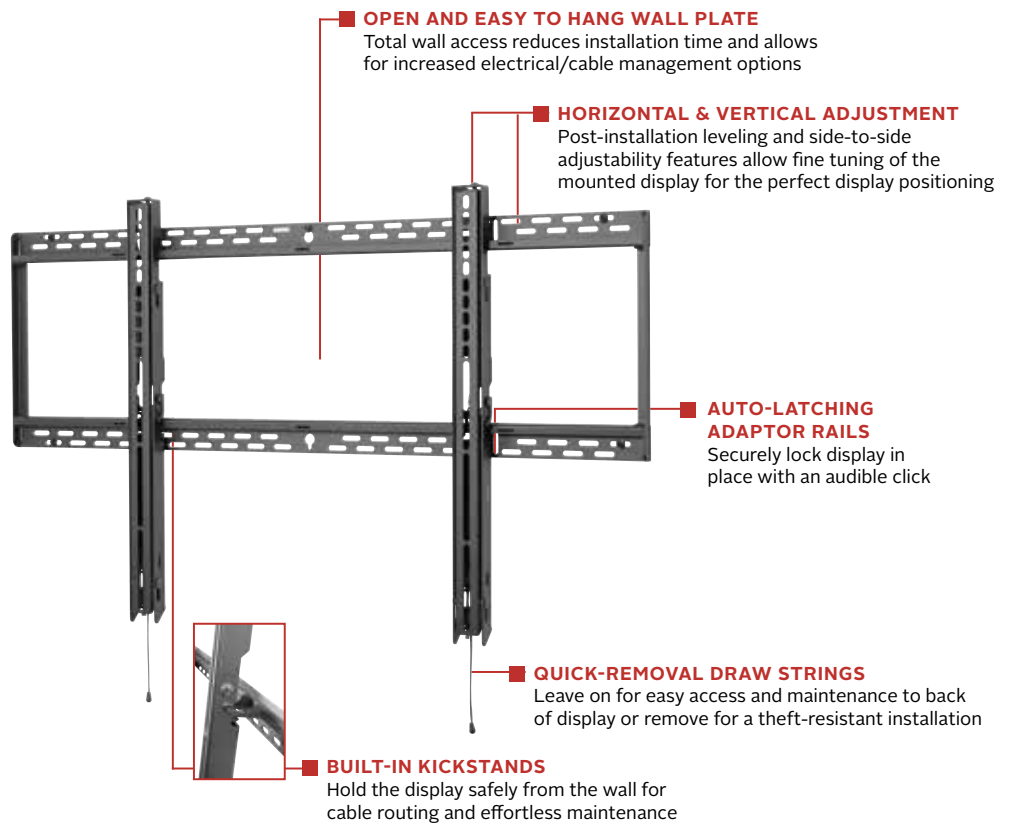

SF680(P)

Display size
60"- 98"

Max load
350lb (158kg)

SMARTMOUNT

Universal Flat Wall Mount

FOR 60" TO 98" DISPLAYS

Peerless-AV's SmartMount® Universal Flat Wall Mount delivers an ultra-slim profile designed to hold large displays up to 350lb. Installation and maintenance are made easy with the SF680's robust feature set. Auto-latching adaptor rails automatically secure the display without the use of a tool. The mount's built-in kickstand holds the display safely from the wall during cable routing, while the open wall plate allows for increased electrical and cable management options. Horizontal and vertical display adjustment allow for quick fine-tuning of the mounted display.

The SF680(P) reduces installation time and provides the most stable mounting solution for large interactive displays.

Additional Features

- ✓ Universal mount fits displays with mounting patterns up to 1100 x 650mm (43.29" W x 25.59" H)
- ✓ Low-profile design holds display only 1.73" (44mm) from the wall
- ✓ Easy hang wall plate allows a bolt to be pre-installed to ease wall plate installation
- ✓ Lateral display adjustment up to 19.25" (489mm)
- ✓ 1" of post-installation vertical adjustment provides flexibility in the installation
- ✓ Includes fastener pack with all necessary mounting and display attachment hardware (including M10)

Low-profile design for a sleek, yet compact installation

Comes in color packaging with included installation hardware and easy to follow instructions.

For mounts requiring theft resistant hardware, installed with security tool (included), please purchase SF680

peerless-AV®

SF680P	SmartMount® Universal Flat Wall Mount for 60" to 98" Displays - standard models
SF680	SmartMount® Universal Flat Wall Mount for 60" to 98" Displays - security models

Product Specifications