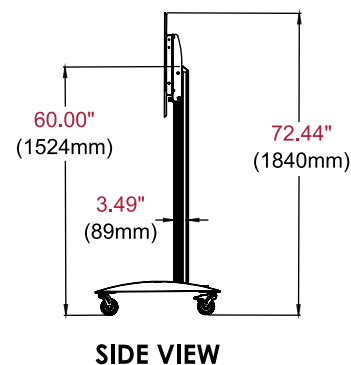

SR598-HUB SmartMount® Cart for use with the Microsoft® Surface™ Hub (Compatible with both 55" and 84" Models)

Product Specifications

	DIMENSIONS (W X H X D)	PRODUCT WEIGHT	LOAD CAPACITY	FINISH	AVAILABLE COLORS
SR598-HUB	51.15" x 72.44" x 29.97" (1299 x 1840 x 761mm)	95lb (43.1kg)	300lb (136.1kg)	Textured Powder Coat	Black

Package Specifications

	PACKAGE SIZE (W x H x D)	PACKAGE SHIP WEIGHT	PACKAGE UPC CODE	PACKAGE CONTENTS	UNITS IN PACKAGE
SR598-HUB	47.50" x 12.50" x 38.50" (1207 x 318 x 978mm)	115lb (52.2kg)	735029311928	Assembled base, (2) Aluminum columns, Universal display adaptor, (2) swivel casters, (2) locking swivel casters, hardware & instructions	1

Accessories

ACC320: Electrical Outlet Strip with Cord Wrap
ACC-GS1: SmartMount® Tempered Glass Shelf

ACC-MS: SmartMount® Metal Shelf
ACC-VCS: SmartMount® Video Conferencing Camera Shelf

All dimensions = inch (mm)

Architect Specifications

The SmartMount® Cart for use with the Microsoft® Surface™ Hub shall be a Peerless-AV model SR598-HUB and shall be located where indicated on the plans. Assembly and installation shall be done according to instructions provided by the manufacturer.

Visit peerless-av.com to see the complete line of AV solutions from Peerless-AV, including outdoor displays, wireless, kiosks, digital audio, display mounts, projector mounts, carts/stands, and a full assortment of accessories.

Peerless-AV
2300 White Oak Circle
Aurora, IL 60502 USA
(800) 865-2112
(630) 375-5100
Fax: (800) 359-6500

Peerless-AV Europe
Unit 3 Watford Interchange
Colonial Way, Watford
Herts, WD24 4WP
United Kingdom
+44 (0) 1923 200100
Fax: +44 (0) 1923 200101

Peerless-AV de México
Ave de las Industrias 413
Parque Industrial Escobedo
Escobedo, N.L.,
Mexico 66050
+52 (81) 8384-8300
Fax: +52 (81) 8384-8360