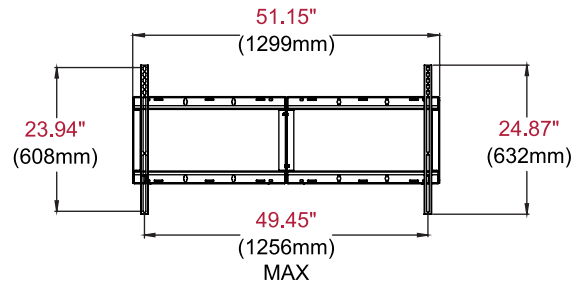

SR598-HUB SmartMount® Cart for use with the Microsoft® Surface™ Hub (Compatible with both 55" and 84" Models)

Product Specifications

	DIMENSIONS (W X H X D)	PRODUCT WEIGHT	LOAD CAPACITY	FINISH	AVAILABLE COLORS
SR598-HUB	51.15" x 72.44" x 29.97" (1299 x 1840 x 761mm)	95lb (43.1kg)	300lb (136.1kg)	Textured Powder Coat	Black

Package Specifications

	PACKAGE SIZE (W x H x D)	PACKAGE SHIP WEIGHT	PACKAGE UPC CODE	PACKAGE CONTENTS	UNITS IN PACKAGE
SR598-HUB	47.50" x 12.50" x 38.50" (1207 x 318 x 978mm)	115lb (52.2kg)	735029311928	Assembled base, (2) Aluminum columns, Universal display adaptor, (2) swivel casters, (2) locking swivel casters, hardware & instructions	1

Accessories

ACC320: Electrical Outlet Strip with Cord Wrap
ACC-GS1: SmartMount® Tempered Glass Shelf

ACC-MS: SmartMount® Metal Shelf
ACC-VCS: SmartMount® Video Conferencing Camera Shelf

All dimensions = inch (mm)

Architect Specifications

The SmartMount® Cart for use with the Microsoft® Surface™ Hub shall be a Peerless-AV model SR598-HUB and shall be located where indicated on the plans. Assembly and installation shall be done according to instructions provided by the manufacturer.

Visit peerless-av.com to see the complete line of AV solutions from Peerless-AV, including outdoor displays, wireless, kiosks, digital audio, display mounts, projector mounts, carts/stands, and a full assortment of accessories.

Peerless-AV
2300 White Oak Circle
Aurora, IL 60502 USA
(800) 865-2112
(630) 375-5100
Fax: (800) 359-6500

Peerless-AV Europe
Unit 3 Watford Interchange
Colonial Way, Watford
Herts, WD24 4WP
United Kingdom
+44 (0) 1923 200100
Fax: +44 (0) 1923 200101

Peerless-AV de México
Ave de las Industrias 413
Parque Industrial Escobedo
Escobedo, N.L.,
Mexico 66050
+52 (81) 8384-8300
Fax: +52 (81) 8384-8360