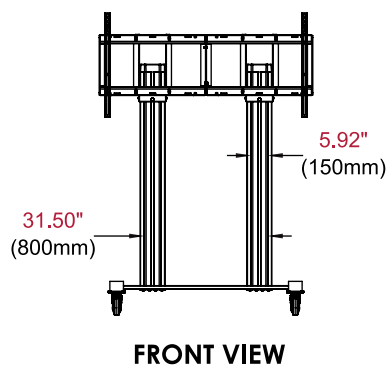

SR598-HUB SmartMount® Cart for use with the Microsoft® Surface™ Hub (Compatible with both 55" and 84" Models)

Product Specifications

	DIMENSIONS (W X H X D)	PRODUCT WEIGHT	LOAD CAPACITY	FINISH	AVAILABLE COLORS
SR598-HUB	51.15" x 72.44" x 29.97" (1299 x 1840 x 761mm)	95lb (43.1kg)	300lb (136.1kg)	Textured Powder Coat	Black

Package Specifications

	PACKAGE SIZE (W x H x D)	PACKAGE SHIP WEIGHT	PACKAGE UPC CODE	PACKAGE CONTENTS	UNITS IN PACKAGE
SR598-HUB	47.50" x 12.50" x 38.50" (1207 x 318 x 978mm)	115lb (52.2kg)	735029311928	Assembled base, (2) Aluminum columns, Universal display adaptor, (2) swivel casters, (2) locking swivel casters, hardware & instructions	1

Accessories

ACC320: Electrical Outlet Strip with Cord Wrap
ACC-GS1: SmartMount® Tempered Glass Shelf

ACC-MS: SmartMount® Metal Shelf
ACC-VCS: SmartMount® Video Conferencing Camera Shelf

All dimensions = inch (mm)

Architect Specifications

The SmartMount® Cart for use with the Microsoft® Surface™ Hub shall be a Peerless-AV model SR598-HUB and shall be located where indicated on the plans. Assembly and installation shall be done according to instructions provided by the manufacturer.

Visit peerless-av.com to see the complete line of AV solutions from Peerless-AV, including outdoor displays, wireless, kiosks, digital audio, display mounts, projector mounts, carts/stands, and a full assortment of accessories.

Peerless-AV
2300 White Oak Circle
Aurora, IL 60502 USA
(800) 865-2112
(630) 375-5100
Fax: (800) 359-6500

Peerless-AV Europe
Unit 3 Watford Interchange
Colonial Way, Watford
Herts, WD24 4WP
United Kingdom
+44 (0) 1923 200100
Fax: +44 (0) 1923 200101

Peerless-AV de México
Ave de las Industrias 413
Parque Industrial Escobedo
Escobedo, N.L.,
Mexico 66050
+52 (81) 8384-8300
Fax: +52 (81) 8384-8360