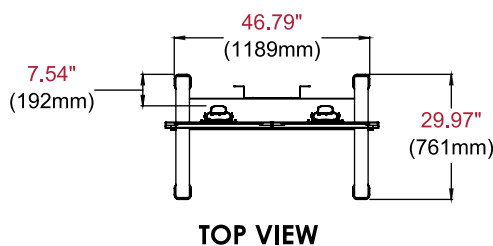

SR598-HUB SmartMount® Cart for use with the Microsoft® Surface™ Hub (Compatible with both 55" and 84" Models)

Product Specifications

	DIMENSIONS (W X H X D)	PRODUCT WEIGHT	LOAD CAPACITY	FINISH	AVAILABLE COLORS
SR598-HUB	51.15" x 72.44" x 29.97" (1299 x 1840 x 761mm)	95lb (43.1kg)	300lb (136.1kg)	Textured Powder Coat	Black

Package Specifications

	PACKAGE SIZE (W x H x D)	PACKAGE SHIP WEIGHT	PACKAGE UPC CODE	PACKAGE CONTENTS	UNITS IN PACKAGE
SR598-HUB	47.50" x 12.50" x 38.50" (1207 x 318 x 978mm)	115lb (52.2kg)	735029311928	Assembled base, (2) Aluminum columns, Universal display adaptor, (2) swivel casters, (2) locking swivel casters, hardware & instructions	1

Accessories

ACC320: Electrical Outlet Strip with Cord Wrap
ACC-GS1: SmartMount® Tempered Glass Shelf

ACC-MS: SmartMount® Metal Shelf
ACC-VCS: SmartMount® Video Conferencing Camera Shelf

All dimensions = inch (mm)

Architect Specifications

The SmartMount® Cart for use with the Microsoft® Surface™ Hub shall be a Peerless-AV model SR598-HUB and shall be located where indicated on the plans. Assembly and installation shall be done according to instructions provided by the manufacturer.

Visit peerless-av.com to see the complete line of AV solutions from Peerless-AV, including outdoor displays, wireless, kiosks, digital audio, display mounts, projector mounts, carts/stands, and a full assortment of accessories.

Peerless-AV
2300 White Oak Circle
Aurora, IL 60502 USA
(800) 865-2112
(630) 375-5100
Fax: (800) 359-6500

Peerless-AV Europe
Unit 3 Watford Interchange
Colonial Way, Watford
Herts, WD24 4WP
United Kingdom
+44 (0) 1923 200100
Fax: +44 (0) 1923 200101

Peerless-AV de México
Ave de las Industrias 413
Parque Industrial Escobedo
Escobedo, N.L.,
Mexico 66050
+52 (81) 8384-8300
Fax: +52 (81) 8384-8360