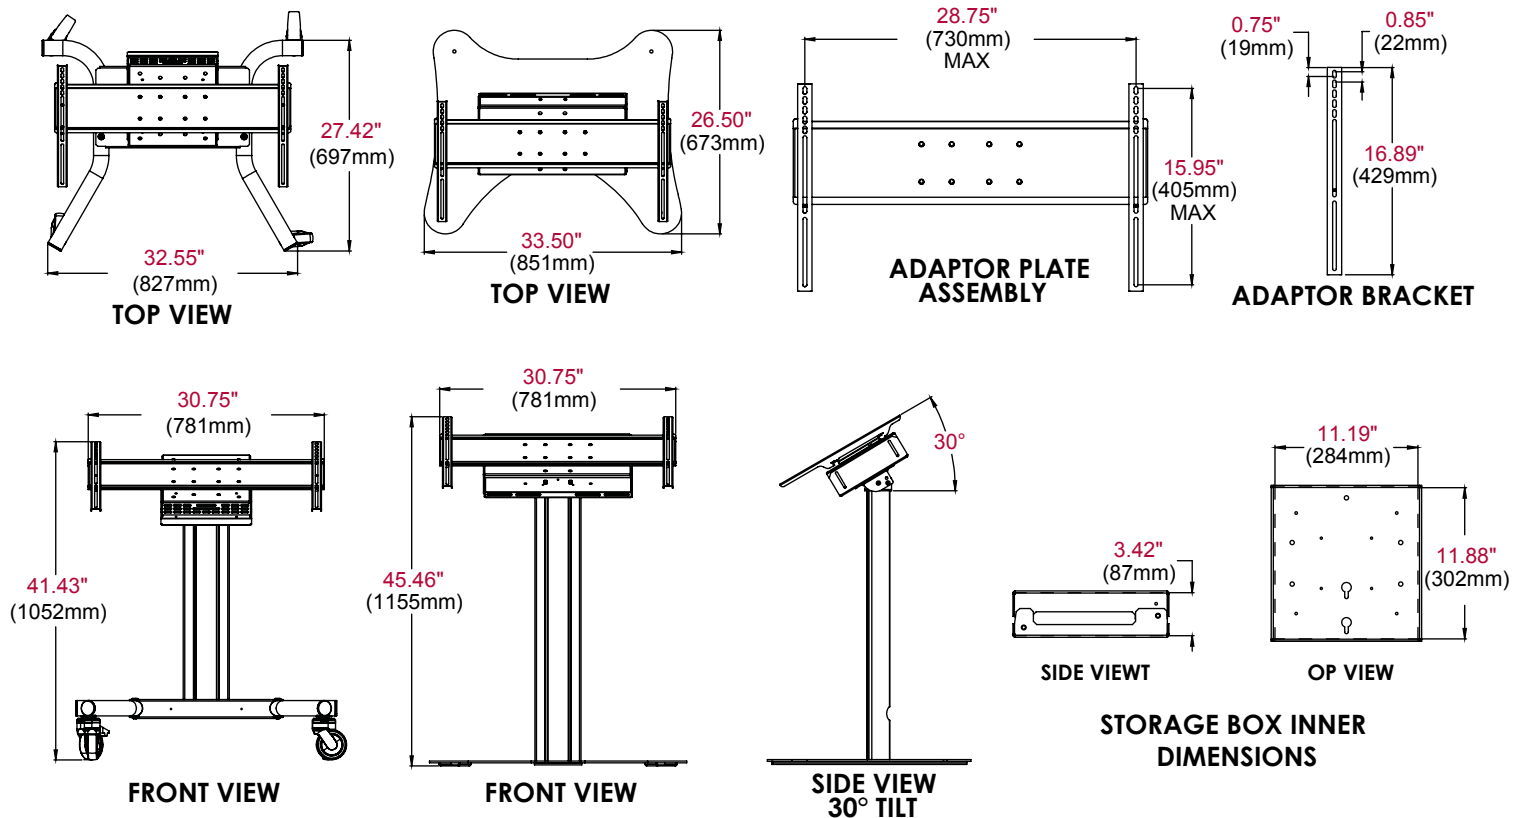

Model Numbers

WARRANTY: Limited 5-year

SS560FK	Flat Panel Kiosk Floor Stand for 32" to 75" Displays
SC560FK	Flat Panel Kiosk Floor Cart for 32" to 75" Displays

Product Specifications

	DIMENSIONS (W X H X D)	PRODUCT WEIGHT	LOAD CAPACITY	FINISH	AVAILABLE COLORS
SS560FK	33.50" x 45.46" x 26.50" (851 x 1155 x 673mm)	84.8lb (38.5kg)	165lb (74.8kg) total 150lb (68.3kg) display 15lb (6.8kg) component	Powder coat	Black
SC560FK	32.55" x 41.43" x 27.42" (827 x 1052 x 697mm)	70.0lb (33.1kg)			

Package Specifications

	PACKAGE SIZE (W x H x D)	PACKAGE SHIP WEIGHT	PACKAGE UPC CODE	PACKAGE CONTENTS	UNITS IN PACKAGE
SS560FK	30.50" x 9.50" x 32.25" (774 x 241 x 819mm)	104.5lb (47.4kg)	735029280736	Cart/Stand, universal display adaptor, display attachment hardware, media storage box and instructions	1
SC560FK	19.25" x 7.75" x 57.75" (488 x 196 x 1466mm)	75lb (34kg)	735029281986		

Accessories

- **ACC313:** Metal Shelf
- **ACC318:** Tempered Glass Shelf

All dimensions = inch (mm)

Architect Specifications

The Floor Stand/Card shall be a Peerless-AV model SS560FK/SC560FK and shall be installed where indicated on the plans. It shall be constructed of heavy gauge cold rolled steel. Assembly and installation shall be done according to instructions provided by the manufacturer.

Visit peerless-av.com to see the complete line of AV solutions from Peerless-AV, including outdoor displays, wireless, kiosks, digital audio, display mounts, projector mounts, carts/stands, and a full assortment of accessories.

Peerless-AV
2300 White Oak Circle
Aurora, IL 60502 USA
(800) 865-2112
(630) 375-5100
Fax: (800) 359-6500

Peerless-AV Europe
Unit 3 Watford Interchange
Colonial Way, Watford
Herts, WD24 4WP
United Kingdom
+44 (0) 1923 200100
Fax: +44 (0) 1923 200101

Peerless-AV de México
Ave de las Industrias 413
Parque Industrial Escobedo
Escobedo, N.L.,
Mexico 66050
+52 (81) 8384-8300
Fax: +52 (81) 8384-8360

peerless-AV®

LIT-0844 rev.4