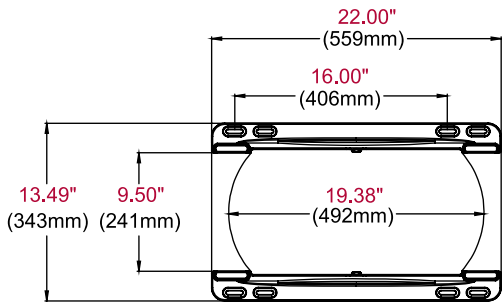

SUA751PU: Ultra Slim Articulating Wall Arm for 37" to 60" Ultra-thin Displays

Product Specifications

	DIMENSIONS (W x H x D)	PRODUCT WEIGHT	LOAD CAPACITY	FINISH	AVAILABLE COLORS
SUA751PU	35.21" x 19.00" x 1.35"-24.26" (894 x 483 x 34-616mm)	21.5lb (9.75kg)	100lb (45kg)	Gloss	Black

Package Specifications

	PACKAGE SIZE (W x H x D)	PACKAGE SHIP WEIGHT	PACKAGE UPC CODE	PACKAGE CONTENTS	UNITS IN PACKAGE
SUA751PU	17.75" x 2.25" x 36.38" (451 x 57 x 924mm)	25lb (11.34kg)	735029282082	Mount, attachment hardware for display and wall, instructions	1

Accessories

- **ACC925:** Security Fasteners
- **ACC-SB:** Soundbar/Center Channel Accessory Mount

All dimensions = inch (mm)

WALL PLATE