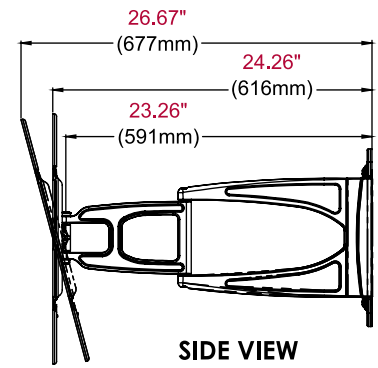

FEATURES

- Universal mount fits displays with mounting hole patterns up to 825 x 439mm (32.48" x 17.27") and VESA® 200 x 100, 200 x 200, 400 x 200, 400 x 400 and 800 x 400mm compliant
- Arm retracts to only 1.35" (34mm) and extends up to 24.26" (616mm) from the wall
- +15/-5° of One-Touch™ tilt allows for ideal viewing angles without the use of tools
- Up to ±90° of side-to-side swivel
- ±5° of roll offers a simple way to horizontally level the display post-installation
- Double stud wall plate allows for perfect mount placement

Arm retracts to only 1.35" (34mm) and extends up to 24.26" (616mm) from the wall

Fully extended

Flat against the wall

Improved tilt hinge

RoHS

MADE IN USA

Patented. Design Patent No. D654,065. Utility Patent No. 8,561,955.

Package Specifications

	PACKAGE SIZE (W x H x D)	PACKAGE SHIP WEIGHT	PACKAGE UPC CODE	PACKAGE CONTENTS	UNITS IN PACKAGE
SUA751PU	17.75" x 2.25" x 36.38" (451 x 57 x 924mm)	25lb (11.34kg)	735029282082	Mount, attachment hardware for display and wall, instructions	1

Accessories

- ACC925:** Security Fasteners
- ACC-SB:** Soundbar/Center Channel Accessory Mount

All dimensions = inch (mm)

WALL PLATE

VERTICAL ADAPTOR

FRONT VIEW

SIDE VIEW

SIDE VIEW EXTENDED +15°/-5° TILT