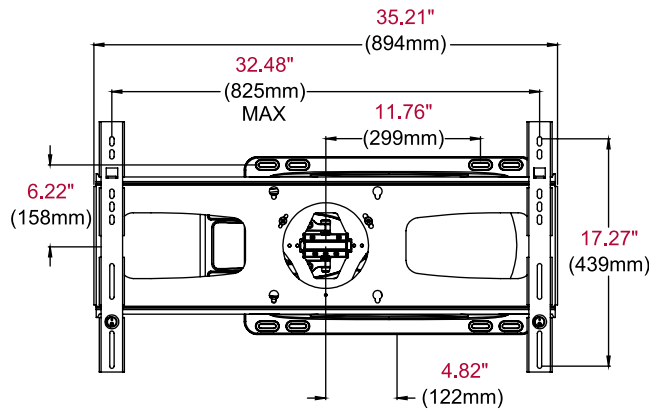

FEATURES

- Universal mount fits displays with mounting hole patterns up to 825 x 439mm (32.48" x 17.27") and VESA® 200 x 100, 200 x 200, 400 x 200, 400 x 400 and 800 x 400mm compliant
- Arm retracts to only 1.35" (34mm) and extends up to 24.26" (616mm) from the wall
- +15/-5° of One-Touch™ tilt allows for ideal viewing angles without the use of tools
- Up to ±90° of side-to-side swivel
- ±5° of roll offers a simple way to horizontally level the display post-installation
- Double stud wall plate allows for perfect mount placement

Arm retracts to only 1.35" (34mm) and extends up to 24.26" (616mm) from the wall

Fully extended

Flat against the wall

Improved tilt hinge

RoHS

MADE IN USA

Patented. Design Patent No. D654,065. Utility Patent No. 8,561,955.

Package Specifications

	PACKAGE SIZE (W x H x D)	PACKAGE SHIP WEIGHT	PACKAGE UPC CODE	PACKAGE CONTENTS	UNITS IN PACKAGE
SUA751PU	17.75" x 2.25" x 36.38" (451 x 57 x 924mm)	25lb (11.34kg)	735029282082	Mount, attachment hardware for display and wall, instructions	1

Accessories

- ACC925:** Security Fasteners
- ACC-SB:** Soundbar/Center Channel Accessory Mount

All dimensions = inch (mm)

WALL PLATE

VERTICAL ADAPTOR

FRONT VIEW

SIDE VIEW

SIDE VIEW EXTENDED +15°/-5° TILT