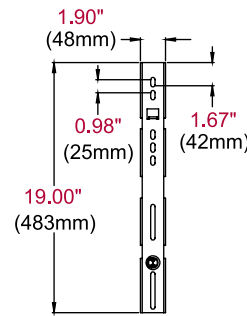

FEATURES

- Universal mount fits displays with mounting hole patterns up to 825 x 439mm (32.48" x 17.27") and VESA® 200 x 100, 200 x 200, 400 x 200, 400 x 400 and 800 x 400mm compliant
- Arm retracts to only 1.35" (34mm) and extends up to 24.26" (616mm) from the wall
- +15/-5° of One-Touch™ tilt allows for ideal viewing angles without the use of tools
- Up to ±90° of side-to-side swivel
- ±5° of roll offers a simple way to horizontally level the display post-installation
- Double stud wall plate allows for perfect mount placement

CLICK: peerless-av.com

CALL: 800.865.2112

FAX: 800.359.6500

peerless-AV®

SUA751PU: Ultra Slim Articulating Wall Arm for 37" to 60" Ultra-thin Displays

Product Specifications

	DIMENSIONS (W x H x D)	PRODUCT WEIGHT	LOAD CAPACITY	FINISH	AVAILABLE COLORS
SUA751PU	35.21" x 19.00" x 1.35"-24.26" (894 x 483 x 34-616mm)	21.5lb (9.75kg)	100lb (45kg)	Gloss	Black

Package Specifications

	PACKAGE SIZE (W x H x D)	PACKAGE SHIP WEIGHT	PACKAGE UPC CODE	PACKAGE CONTENTS	UNITS IN PACKAGE
SUA751PU	17.75" x 2.25" x 36.38" (451 x 57 x 924mm)	25lb (11.34kg)	735029282082	Mount, attachment hardware for display and wall, instructions	1

Accessories

- ACC925:** Security Fasteners
- ACC-SB:** Soundbar/Center Channel Accessory Mount

All dimensions = inch (mm)

WALL PLATE

VERTICAL ADAPTOR

FRONT VIEW

SIDE VIEW

SIDE VIEW EXTENDED +15°/-5° TILT