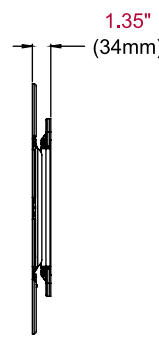

FEATURES

- Universal mount fits displays with mounting hole patterns up to 825 x 439mm (32.48" x 17.27") and VESA® 200 x 100, 200 x 200, 400 x 200, 400 x 400 and 800 x 400mm compliant
- Arm retracts to only 1.35" (34mm) and extends up to 24.26" (616mm) from the wall
- +15/-5° of One-Touch™ tilt allows for ideal viewing angles without the use of tools
- Up to ±90° of side-to-side swivel
- ±5° of roll offers a simple way to horizontally level the display post-installation
- Double stud wall plate allows for perfect mount placement

Arm retracts to only 1.35" (34mm) and extends up to 24.26" (616mm) from the wall

Fully extended

Flat against the wall

Improved tilt hinge

RoHS

MADE IN USA

Patented. Design Patent No. D654,065. Utility Patent No. 8,561,955.

Package Specifications

	PACKAGE SIZE (W x H x D)	PACKAGE SHIP WEIGHT	PACKAGE UPC CODE	PACKAGE CONTENTS	UNITS IN PACKAGE
SUA751PU	17.75" x 2.25" x 36.38" (451 x 57 x 924mm)	25lb (11.34kg)	735029282082	Mount, attachment hardware for display and wall, instructions	1

Accessories

- ACC925:** Security Fasteners
- ACC-SB:** Soundbar/Center Channel Accessory Mount

All dimensions = inch (mm)

WALL PLATE

VERTICAL ADAPTOR

FRONT VIEW

SIDE VIEW

SIDE VIEW EXTENDED +15°/-5° TILT