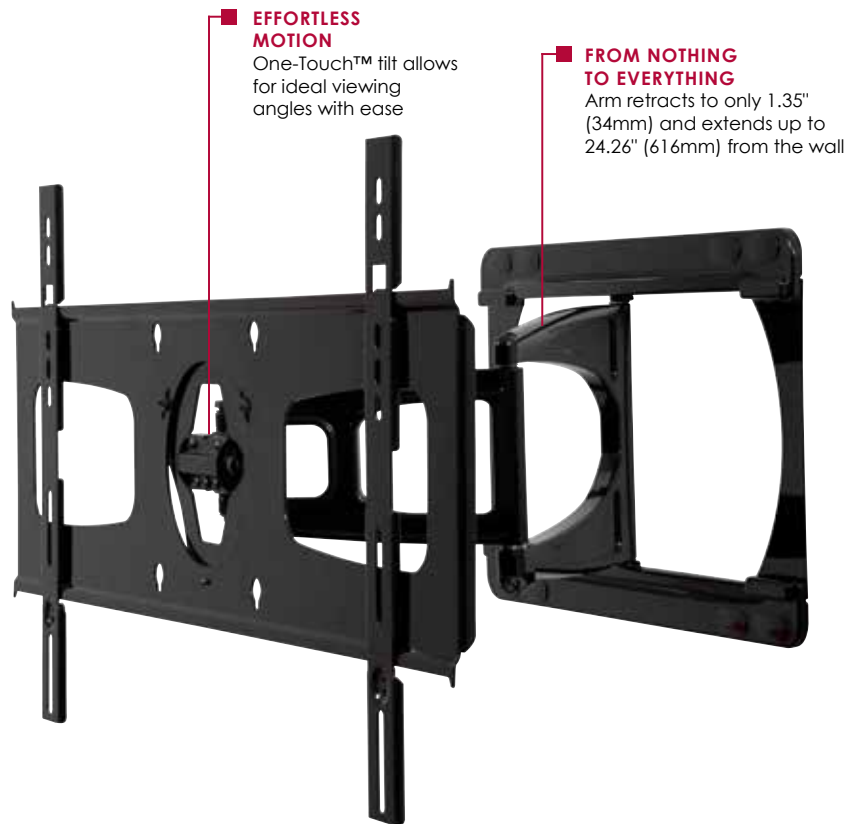

SUA751PU

Ultra Slim Articulating Wall Arm

For 37" to 60" Ultra-thin Displays*

This slim articulating mount transforms the viewing experience from ordinary to extraordinary. Ultra-thin displays give the room a contemporary look, but only when married to an ultra-slim mount that allows the maintenance of the ultra-thin aesthetic and still position the display at the best viewing angle. Brilliant in its simplicity and ease of installation, the mount's functionality is optimized through its remarkable arm extension and swiveling hinge. Now you can create the perfect viewing angle and truly achieve the ultra-thin experience at the same time.

FEATURES

- Universal mount fits displays with mounting hole patterns up to 825 x 439mm (32.48" x 17.27") and VESA® 200 x 100, 200 x 200, 400 x 200, 400 x 400 and 800 x 400mm compliant
- Arm retracts to only 1.35" (34mm) and extends up to 24.26" (616mm) from the wall
- +15/-5° of One-Touch™ tilt allows for ideal viewing angles without the use of tools
- Up to ±90° of side-to-side swivel
- ±5° of roll offers a simple way to horizontally level the display post-installation
- Double stud wall plate allows for perfect mount placement

* Designed exclusively for use with ultra-thin displays 2" (51mm) deep or less

Display size: 37"-60"

Max load: 100lb (45kg)

EFFORTLESS MOTION

One-Touch™ tilt allows for ideal viewing angles with ease

FROM NOTHING TO EVERYTHING

Arm retracts to only 1.35" (34mm) and extends up to 24.26" (616mm) from the wall

Fully extended

Flat against the wall

Improved tilt hinge

RoHS

MADE IN USA

Patented. Design Patent No. D654,065. Utility Patent No. 8,561,955.