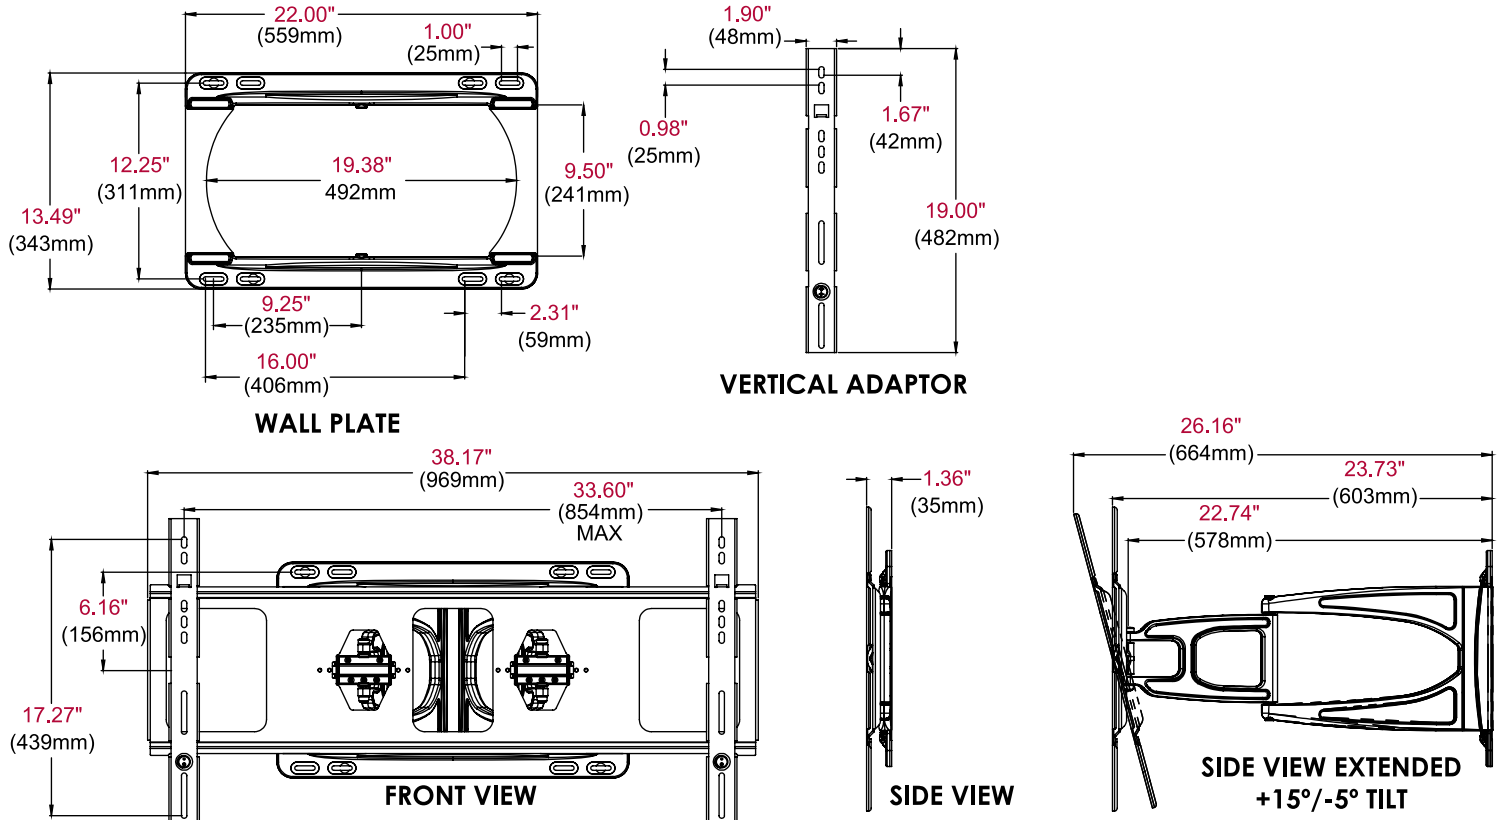

SUA765PU: Universal Ultra Slim Articulating Wall Mount for 42" to 75" Ultra-thin Displays

Product Specifications

	DIMENSIONS (W x H x D)	PRODUCT WEIGHT	LOAD CAPACITY	FINISH	AVAILABLE COLORS
SUA765PU	38.17" x 19.00" x 1.36"-23.73" (969 x 482 x 35-603mm)	27.6 lb (12.5kg)	100lb (45kg)	Gloss	Black

Package Specifications

	PACKAGE SIZE (W x H x D)	PACKAGE SHIP WEIGHT	PACKAGE UPC CODE	PACKAGE CONTENTS	UNITS IN PACKAGE
SUA765PU	44.25" x 1.88" x 16.25" (1124 x 47.625 x 412.75mm)	31lb (14.06kg)	735029277156	Mount and attachment hardware for display and wall	1

Accessories

- **ACC925:** Security Fasteners
- **ACC-SB:** Soundbar/Center Channel Accessory Mount

All dimensions = inch (mm)

ARCHITECTS SPECIFICATIONS

The Universal Ultra Slim Articulating Wall Mount shall be a Peerless-AV model SUA765PU and shall be located where indicated on the plans. It shall feature scratch resistant black finish. Assembly and installation shall be done according to instructions provided by the manufacturer.

Peerless Industries, Inc. ■ 2300 White Oak Circle ■ Aurora, IL 60502 ■ (800) 865-2112 ■ (630) 375-5100 ■ Fax: (800) 359-6500 ■ peerless-av.com

Visit peerless-av.com to see the complete line of AV solutions from Peerless-AV, including flat panel mounts, projector mounts, carts/stands, furniture, cables, display cleaners and a full assortment of accessories.