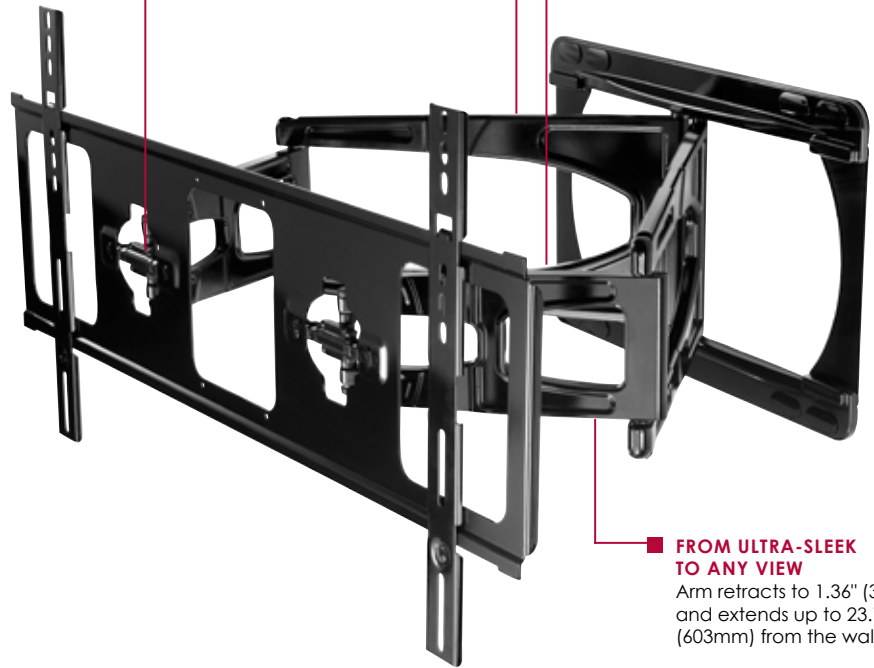

# Universal Ultra Slim Articulating Wall Mount For 42" to 75" Ultra-thin Displays\*

Take any viewing experience from ordinary to extraordinary with the Peerless-AV® SUA765PU Universal Ultra Slim Articulating Wall Mount. It's one of the thinnest wall arm mounts on the market, designed exclusively for ultra thin displays. Only the SUA765PU mount holds a display this close to the wall, yet extends out to provide virtually any viewing angle. Dual-arm construction means it is robust enough to hold larger displays firmly in any position, and it comes with the ease-of-installation and intuitive adjustments that are simply Peerless-AV.

Display size: 42"-75"

Max load: 100lb (45kg)

## FEATURES

- Dual-arm design enhances the stability of the articulating motion
- Arm retracts to 1.36" (35mm) and extends up to 23.73" (603mm) from the wall
- One-Touch™ tilt mechanism allows adjustment of +15°/-5° without the use of tools
- Up to ±72.5° of side-to-side swivel
- Dual stud wall plate allows for perfect mount placement
- Universal mounting hole pattern, fits up to 854 x 439mm (33.60" x 17.27") and VESA® 100 x 100, 200 x 100, 200 x 200, 400 x 200, 400 x 400 and 800 x 400mm compliant

■ **ONE-TOUCH™ TILT**  
Effortlessly set the perfect viewing angle without using a single tool

■ **DUAL-ARM DESIGN**  
Added stability for larger displays

■ **FROM ULTRA-SLEEK TO ANY VIEW**  
Arm retracts to 1.36" (35mm) and extends up to 23.73" (603mm) from the wall