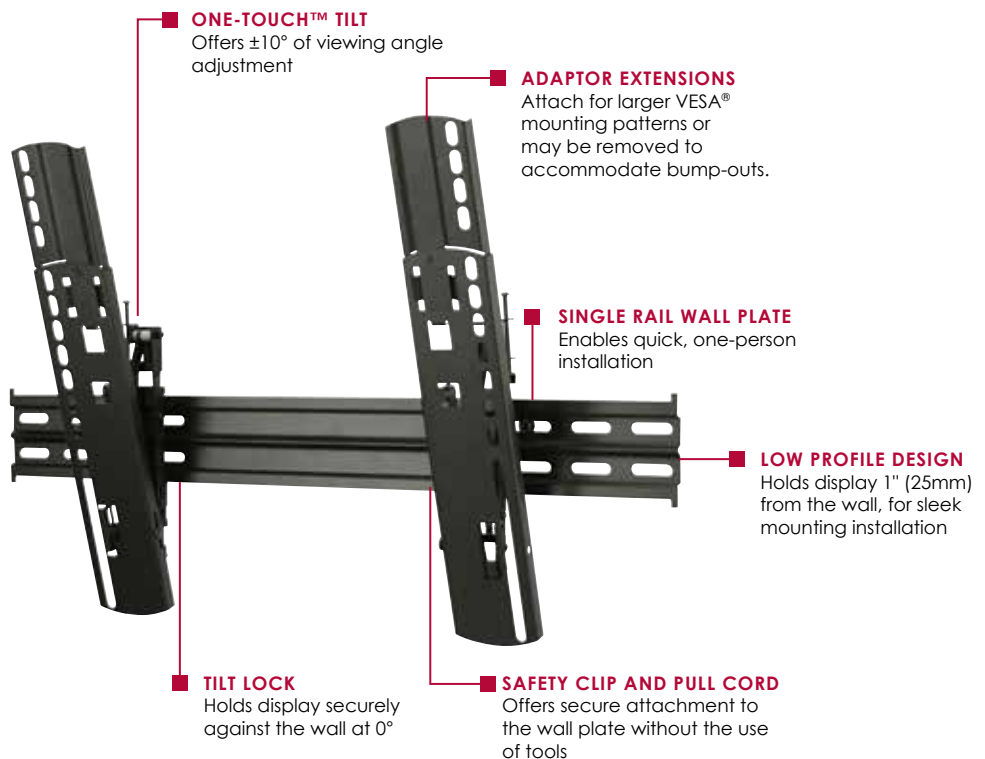

## Ultra Slim Tilting Wall Mount For 32" to 80" Displays

This ultra-slim, universal tilting wall mount holds the display one-inch (25mm) from the wall, giving a sleek, low-profile finish for today's ultra-thin displays. Designed specifically with the professional installer in mind, this mount offers a quick and easy, one-person installation. Attachment and detachment of the vertical adaptors with a safety clip and pull cord offers a secure and quick attachment to the wall plate, without the use of tools. Post-installation height adjustment, back tilt, and tilt lock at 0° offer maximum functionality.

Display size: 32"-80"

Max load: 125lb (57kg)

### FEATURES

- Fits 32" to 80" displays, up to 125lb (57kg)
- Holds displays only 1" (25mm) from the wall, creating a low-profile finish perfect for today's ultra-thin displays
- Quick and easy, Hook-and-Hang™ one-person installation
- Secure and quick attachment to the wall plate, without the use of tools
- Easy leveling after display installation
- ±10° of One-Touch™ tilt for smooth viewing angle adjustment
- Installation hardware included
- UL listed
- Five-year warranty

Low-profile design at 1" (25 mm) with tilt lock at 0°

Adaptor Extensions

Safety clip

Up to 1" (25mm) of vertical adjustment

**SUT670P:** Ultra Slim Tilting Wall Mount for 32" to 80" Displays

**Product Specifications**