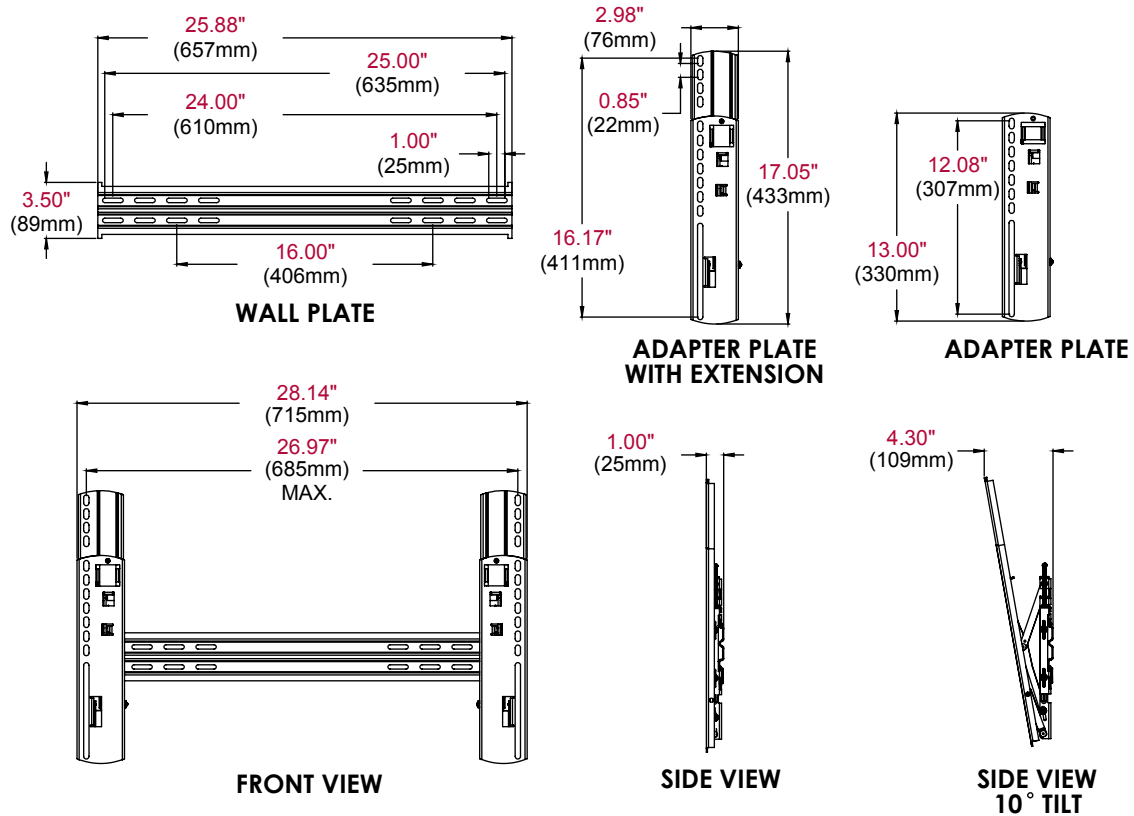

SUT670P: Ultra Slim Tilting Wall Mount for 32" to 80" Displays

Product Specifications

	DIMENSIONS (W x H x D)	PRODUCT WEIGHT	LOAD CAPACITY	FINISH	AVAILABLE COLORS
SUT670P	28.14" x 13.00"-17.05" x 1.00"-4.30" (715 x 330-433 x 25-109mm)	5.65lb (2.56kg)	125lb (57kg)	Matte	Black

Package Specifications

	PACKAGE SIZE (W x H x D)	PACKAGE SHIP WEIGHT	PACKAGE UPC CODE	PACKAGE CONTENTS	UNITS IN PACKAGE
SUT670P	26.50" x 7.50" x 3.13" (673 x 191 x 79mm)	6.85lb (3.12kg)	735029294696	Wall Mount, Attachment Hardware and Installation Instructions	1

Accessories

ACC415:	2 pk. Metal Stud Fastener Kit	IBA2AC(-W):	In-Wall Box with 125V Duplex Power	ESHV10:	Single AV Wall Shelf
ACC615:	6 pk. Metal Stud Fastener Kit	IBA3AC(-W):	In-Wall Box with 125V Duplex Power	ESHV20:	Single AV Wall Shelf with Glass
IBA2(-W):	In-Wall Accessories Box	IBA4-W:	In-Wall Box with 125V Duplex Power	ESHV30:	Dual AV Wall Shelf with Glass
IBA3(-W):	In-Wall Accessories Box	IBA5-W:	In-Wall Box with 125V Duplex Power		

All dimensions = inch (mm)

ARCHITECTS SPECIFICATIONS

The Ultra Slim Tilting Wall Mount shall be a Peerless-AV model SUT670P and shall be located where indicated on the plans. Assembly and installation shall be done according to instructions provided by the manufacturer.