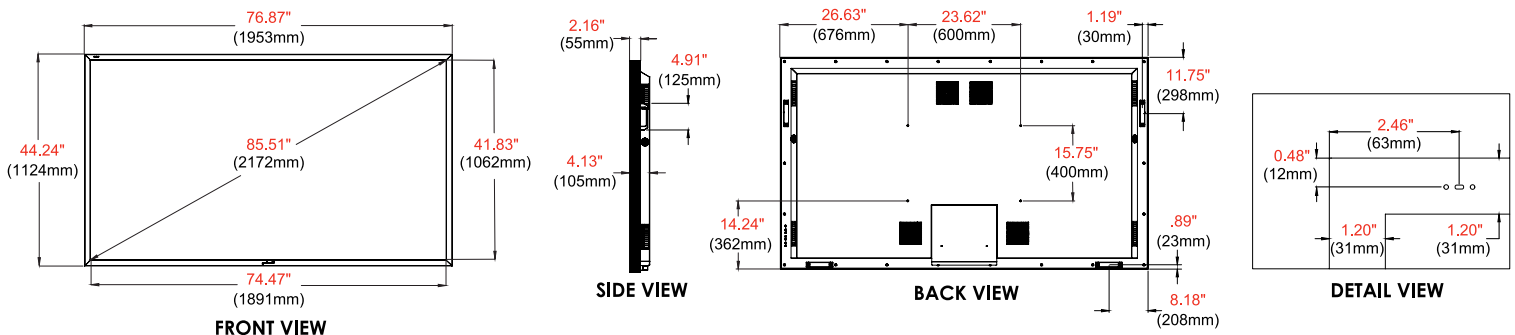

Mechanical

SIZE (W x H x D)	1953 x 1124 x 105mm (76.87" x 44.24" x 4.13")
INPUT COMPARTMENT (W x H x D)	290 x 134 x 55mm (11.4" x 5.29" x 2.18")
VESA® PATTERN	600 x 400mm
NET WEIGHT	74KG (163lbs)
COLOUR	Black

Input/Output Connections

TV INPUT	SUPPORT FOR NTSC/ATSC ONLY; NO PAL SUPPORT; NO SECAM SUPPORT
VGA INPUT	15 pin D-SUB (x1)
HDMI INPUT	HDMI 2.0/HDCP 2.2 (x3), 480p, 720p, 1080i, 1080p, 2160p
DISPLAY PORT	DisplayPort (x1), 480i, 480p, 720p, 1080i, 1080p, 2160p
CVBS INPUT	3.5mm (x1), 480i
YPBPR INPUT	3.5mm (x1), 480i, 480p, 720p, 1080i
VGA STEREO AUDIO INPUT	3.5mm (x1)
AUDIO STEREO OUTPUT	5W + 5W, Analog 3.5mm Headphone Jack
USB 2.0	USB A (Female) (x1)
RS232	3.5mm TRS Jack (x1)
TOSLINK DIGITAL AUDIO OUTPUT	Optical (x1)
IR EXTENDER INPUT	3.5mm (x1)
IR EXTENDER OUTPUT (REPEATER)	3.5mm (x1)
5VDC 2.4A OUTPUT (USB POWER)	USB A (Female) (x1)
12VDC 2.5A OUTPUT	Barrel 2.5mm (ID), 5.5mm (OD) (x1)
AMBIENT LIGHT SENSOR EXTENDER INPUT	3.5mm (x1)

Package Specifications

	PACKAGE SIZE	PACKAGE SHIP WEIGHT	PACKAGE UPC CODE	PACKAGE CONTENTS	UNITS IN PACKAGE
UV862-EUK	2400 x 1450 x 1000 mm (W x H x D)	129.27kg	735029336624	Display, Universal Remote Control, Power Cord, Manual, Display Cover, IR Extender and Outdoor Flat Wall Mount	1

Accessories

- ACCD-05K: 5V DC Power Kit
- ACCD-12K: 12V DC Power Kit
- ACCD-ALG: Analog Accessory Kit
- ACCD-ALS: Ambient Light Sensor Extender

All dimensions = inch (mm)

Architect Specifications

The UltraView™ UHD Outdoor TV shall be a Peerless-AV model UV862-EUK and shall be located where indicated on the plans. Assembly and installation shall be done according to instructions provided by the manufacturer.

Visit peerless-av.com to see the complete line of AV solutions from Peerless-AV, including outdoor displays, wireless, kiosks, digital audio, display mounts, projector mounts, carts/stands, and a full assortment of accessories.

Peerless-AV
2300 White Oak Circle
Aurora, IL 60502 USA
(800) 865-2112
(630) 375-5100
Fax: (800) 359-6500

Peerless-AV EMEA
Unit 3 Watford Interchange
Colonial Way, Watford
Herts, WD24 4WP
United Kingdom
+44 (0) 1923 200100
Fax: +44 (0) 1923 200101

Peerless-AV Latin America
Av. de las Industrias 413
Parque Industrial Escobedo
General Escobedo, N.L.,
México, 66062
+52 (81) 8384-8300
Fax: +52 (81) 8384-8360