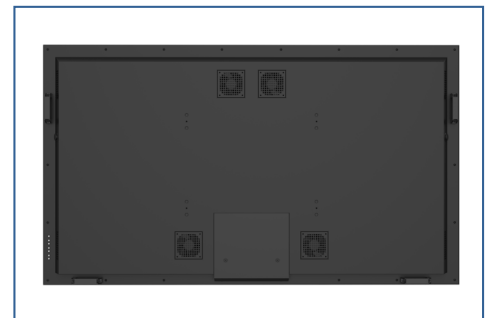

Sealed cable entry helps prevent water and debris from getting inside

UV862-EUK 86" UltraView™ UHD Outdoor TV

LCD Display

SCREEN SIZE	86" Class (85.6" Diagonal)
ASPECT RATIO	16:9
ACTIVE DISPLAY AREA	1895.09 x 1066.04mm (74.61" x 41.97")
RESOLUTION	3840 x 2160
BRIGHTNESS	900cd/m ²
COLOUR DEPTH	10Bit (1.07 Billion Colors)
CONTRAST RATIO	1200:1
COLOUR GAMUT	72% NTSC
PIXEL PITCH	.49mm x .49mm
VIEWING ANGLE	178° Vertical/Horizontal
RESPONSE TIME	8 ms (Gray to Gray)
REFRESH RATE	120Hz
USAGE	16/7
BACKLIGHT ADJUSTMENT	Automatic (Ambient Light Sensor)

Package Specifications

	PACKAGE SIZE	PACKAGE SHIP WEIGHT	PACKAGE UPC CODE	PACKAGE CONTENTS	UNITS IN PACKAGE
UV862-EUK	2400 x 1450 x 1000 mm (W x H x D)	129.27kg	735029336624	Display, Universal Remote Control, Power Cord, Manual, Display Cover, IR Extender and Outdoor Flat Wall Mount	1