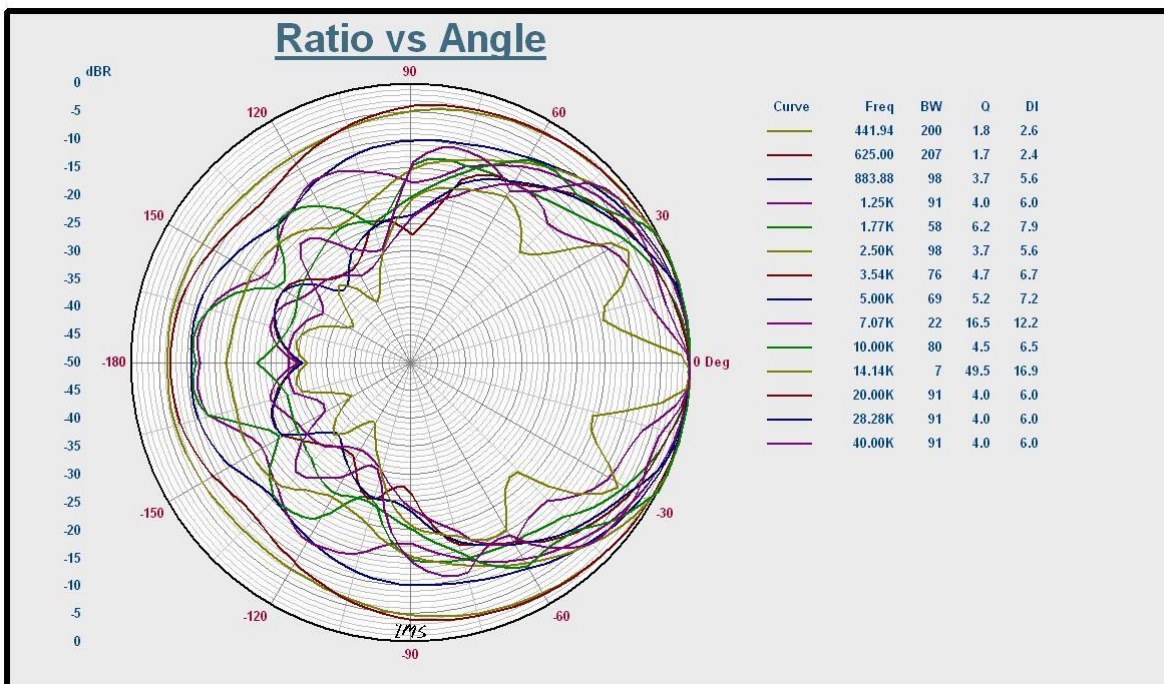

POLAR DIAGRAMS

VIC8

VIC8X