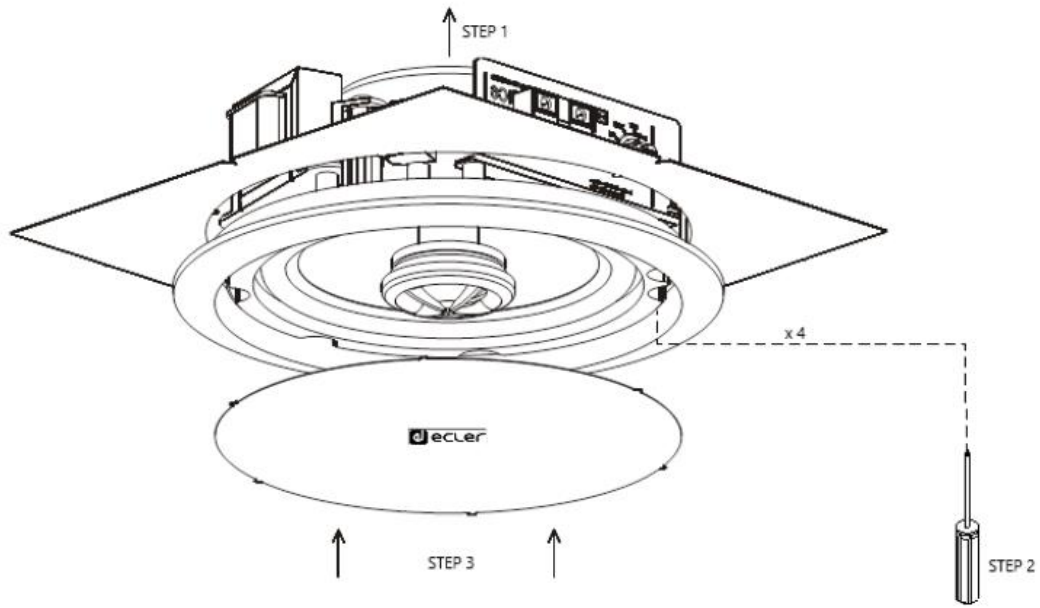

## VIC8 / VIC8X

Impedance	8 $\Omega$
RMS power	60W
Power options	100V: 60W / 30W / 15W / 7.5W 70V: 60W / 30W / 15W / 7.5W / 3.75W
Sensitivity 1W/1m	88dB
Recommended cut out diameter	246mm
Required depth	120mm
Dimensions ( $\varnothing$ xD)	VIC8: 282x115mm / 11.1"x4.5" VIC8X: 282x200mm / 11.1"x7.9"
Weight	VIC8: 2.3kg / 5 lb. VIC8X: 3.1kg / 6.8 lb.

POLAR DIAGRAMS

VIC8

VIC8X

FREQUENCY RESPONSE

VIC8

VIC8X

MECHANICAL DIAGRAMS

Front & grill view:

VIC8 rear view:

VIC8X lat & rear view:

MOUNTING DIAGRAM

All product characteristics are subject to variation due to production tolerances. **NEEC AUDIO BARCELONA S.L.** reserves the right to make changes or improvements in the design or manufacturing that may affect these product specifications.