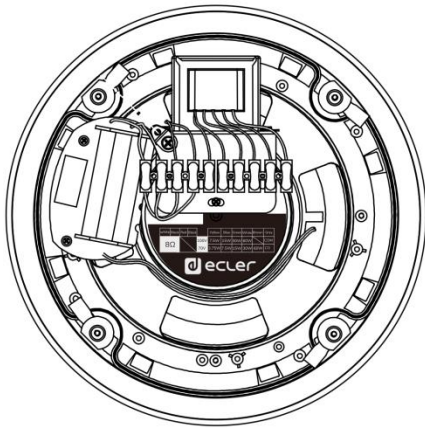

POLAR DIAGRAMS

VIC8

VIC8X

FREQUENCY RESPONSE

VIC8

VIC8X

MECHANICAL DIAGRAMS

Front & grill view:

VIC8 rear view:

VIC8X lat & rear view:

MOUNTING DIAGRAM

All product characteristics are subject to variation due to production tolerances. **NEEC AUDIO BARCELONA S.L.** reserves the right to make changes or improvements in the design or manufacturing that may affect these product specifications.