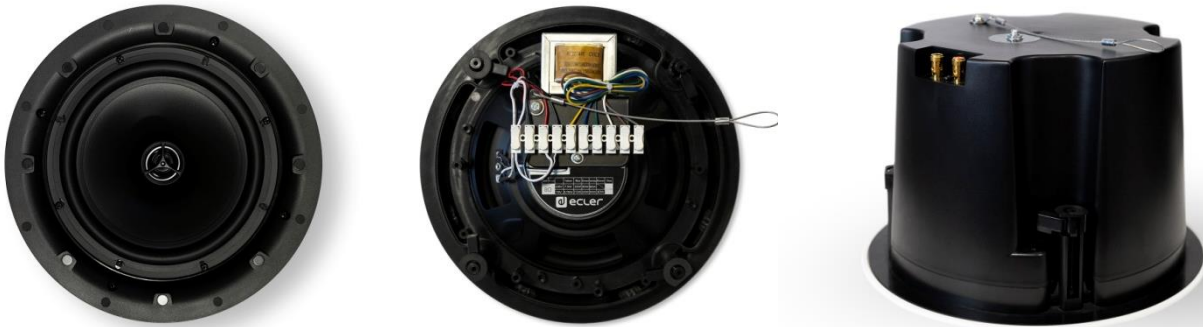

### CEILING LOUDSPEAKERS

*In-ceiling Loudspeaker w/ Back Can & Tile Bridge*

### PRODUCT OVERVIEW

VIC8 is an in-ceiling loudspeaker with a great sound performance. It features an 8" woofer + 0.5" steerable tweeter, 60WRMS @ 8ohm nominal power and 70/100V line transformer with 60/30/15/7.5/3.75W power connections. Includes a metallic alloy grill ready to be painted if needed. VIC series provide a careful selection of components in a user-friendly design that seeks speed and versatility of installation on any surface, while maintaining excellent sound quality.

VIC8X shares the same features as VIC8, and includes Back Can and Tile Bridge to provide more flexibility and versatile installation choices.

### KEY FEATURES

- 2-way cabinet, 8" woofer and 0,5" steerable tweeter
- 60WRMS @ 8Ω
- Power selector: 60 / 30 / 15 / 7.5 / 3.75W @ 70V  
60 / 30 / 15 / 7.5W @ 100V  
8Ω position
- Sensitivity (1W/1m): 88 dB SPL
- Metallic alloy paintable grill
- Diameter: 282mm
- Depth: 115mm (VIC8) ; 200mm (VIC8X)
- Colour: White, RAL9010
- Back can (only VIC8X)
- Tile bridge (only VIC8X)