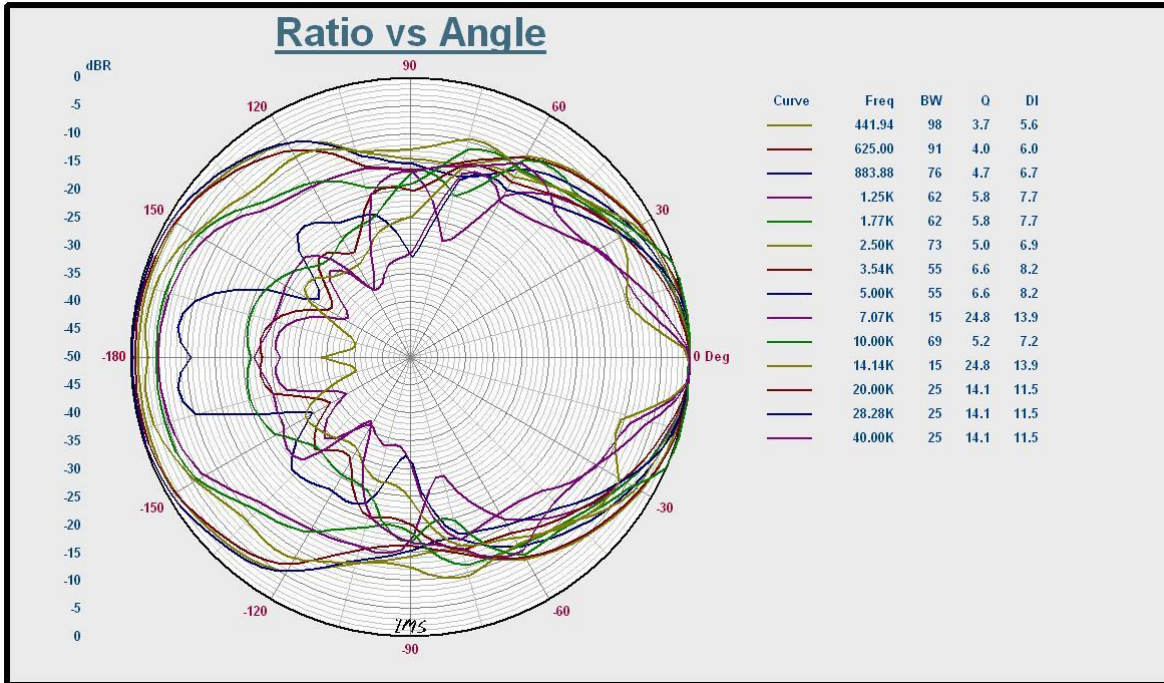

POLAR DIAGRAMS

VIC8