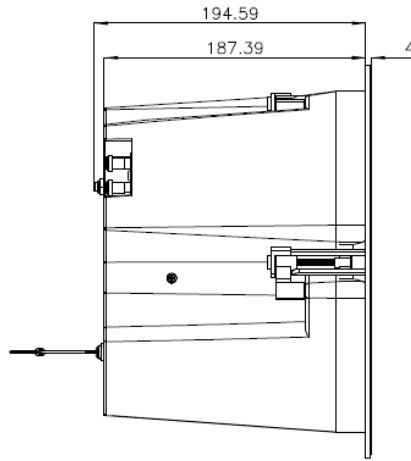

## VIC8 / VIC8X

Impedance	8 $\Omega$
RMS power	60W
Power options	100V: 60W / 30W / 15W / 7.5W 70V: 60W / 30W / 15W / 7.5W / 3.75W
Sensitivity 1W/1m	88dB
Recommended cut out diameter	246mm
Required depth	120mm
Dimensions ( $\varnothing$ xD)	VIC8: 282x115mm / 11.1"x4.5" VIC8X: 282x200mm / 11.1"x7.9"
Weight	VIC8: 2.3kg / 5 lb. VIC8X: 3.1kg / 6.8 lb.

POLAR DIAGRAMS

VIC8

VIC8X

FREQUENCY RESPONSE

VIC8

VIC8X

MECHANICAL DIAGRAMS

Front & grill view:

VIC8 rear view:

VIC8X lat & rear view:

MOUNTING DIAGRAM

All product characteristics are subject to variation due to production tolerances. **NEEC AUDIO BARCELONA S.L.** reserves the right to make changes or improvements in the design or manufacturing that may affect these product specifications.