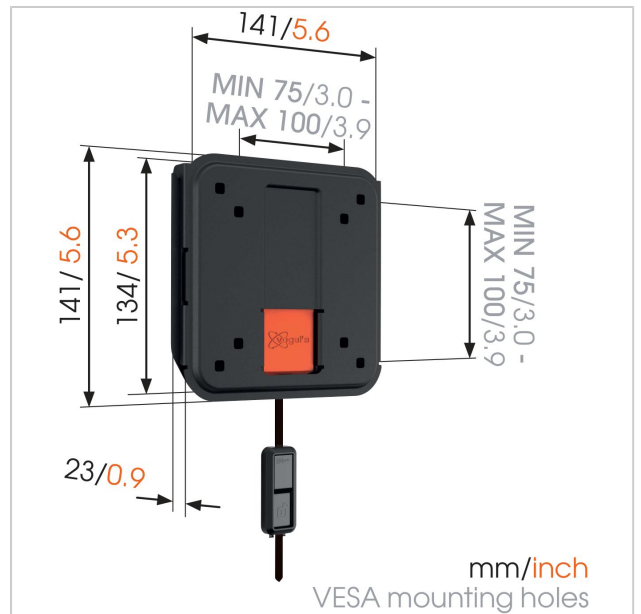

WALL 2005 Fixed TV Wall Mount

Article number (SKU) 8350050
 Colour Black

Key Benefits

- Lock your TV securely in place
- Mount your TV only 2,3 cm from the wall
- Simply Smart Value: Great comfort for an affordable price

For small TVs up to 26 inch (66 cm)

WALL 2005 is a smart TV wall mount that provides secure support for smaller TVs ranging from 17 to 26 inch (43 to 66 cm). It can hold up to 20 kg (44 lbs). Your TV like a piece of fine art on your wall Use the WALL 2005 TV wall mount to mount your TV flat and secure against the wall. A great way to save space in a narrow room. Click the screen securely into place with Vogel's Autolock system.

The WALL series: simply smart value

This modern and intuitive TV wall mount is part of the Vogel's WALL series and turns your television into a piece of fine art. It keeps your TV safely out of the way in busy areas such as the kitchen or living room. The mount is built on 40 years of experience and backed by a lifetime guarantee. Simply smart value. Want to reduce reflections in your TV? Are you fed up with that nasty glare from the evening sun? Try our tilting TV wall brackets.

WALL 2005 Fixed TV Wall Mount

www.vogels.com

VOGEL'S HOLDING BV 2019 (c) All rights reserved.
Subject to printing errors, technical and price amendments.
Date: 2019-02-13

Specifications

Product type number	WALL 2005
Article number (SKU)	8350050
Colour	Black
EAN single box	8712285329869
Guarantee	Lifetime
Min. screen size (inch)	17
Max. screen size (inch)	26
Max. bolt size	M6
Max. height of interface (mm)	141
Max. width of interface (mm)	141
Min. distance to the wall (mm)	23
Product group	Tv mount flat
Universal or fixed hole pattern	Fixed
Product line	WALL