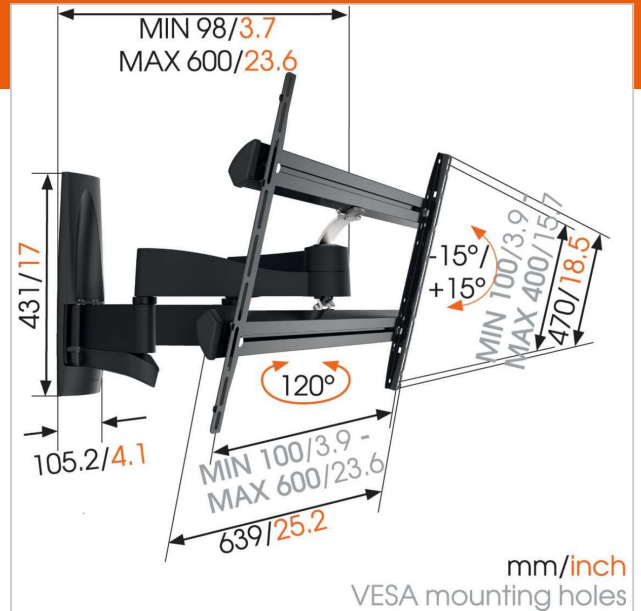

WALL 3350 Full-Motion TV Wall Mount

Article number (SKU)
Colour

8354130
Black

Key Benefits

- Also suitable for a tv in a cabinet or niche
- Hide all unsightly cables
- Screen Protection System - Protect your TV from bumping into the wall
- Ultra strong - built for heavy TVs
- Use the app and mark the first drilling hole easily!

Full motion TV wall mount with double support arms for TVs up to max. 45 kg

The WALL 3350 is designed especially for extra-large and heavy TVs. A solid mount for TVs from 40" to 65" (101-165 cm). The maximum turning angle is 120° and the max. tilting angle is 15°.

Sturdy construction thanks to double support arms, also for large and heavy TVs

The unique construction with two support arms ensures a stable and powerful weight capacity. The Screen Protection System prevents your TV from touching the wall.

WALL 3350 Full-Motion TV Wall Mount

www.vogels.com

VOGEL'S HOLDING BV 2019 (c) All rights reserved.
Subject to printing errors, technical and price amendments.
Date: 2019-06-25

Specifications

Product type number	WALL 3350
Article number (SKU)	8354130
Colour	Black
EAN single box	8712285335587
Product size	L
TÜV certified	Yes
Tilt	Tilt up to 15°
Turn	Forward and turning motion (up to 120°)
Guarantee	Lifetime
Min. screen size (inch)	40
Max. screen size (inch)	65
Max. weight load (kg)	45
Min. hole pattern	100mm x 100mm
Max. hole pattern	600mm x 400mm
Max. bolt size	M8
Max. height of interface (mm)	470
Max. width of interface (mm)	639
Cable management	Cable clip
Max. distance to the wall (mm)	600
Min. distance to the wall (mm)	98
Number of pivot points	4
Universal or fixed hole pattern	Universal
What's in the box	<ul style="list-style-type: none"> • Allen key • Mounting instructions • TV mount guide app