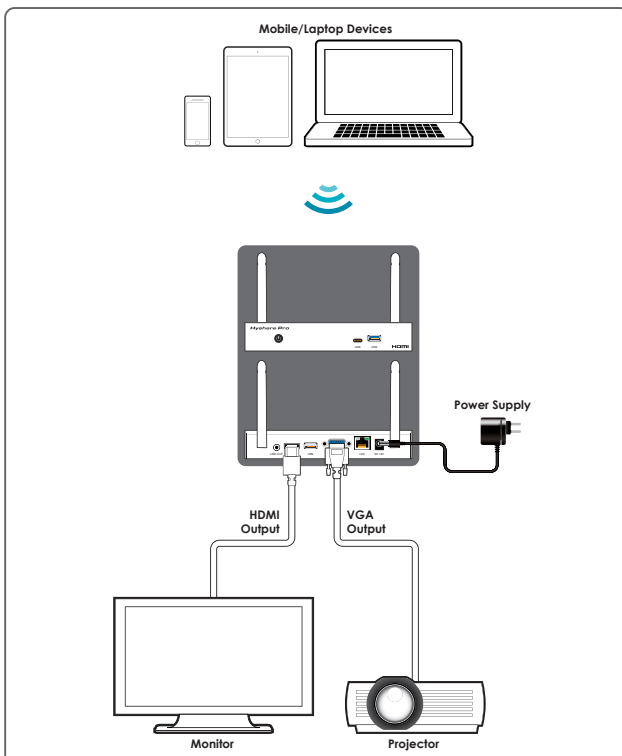

Hyshare Pro is a high-performance Wireless Presentation System, which brings a smooth wireless casting experience, letting the users free from messy cables. With its simple installation and setting, the users can easily accomplish the mass deployment. Hyshare Pro provides a user-friendly interface, just launch the Hyshare Pro App, then the users can start a presentation instantly. Hyshare Pro supports cross-platform collaboration and communication, including Windows, macOS, Android, and iOS systems.

### DIAGRAM

#### Interfaces

<b>Output Port</b>	1 HDMI 1 VGA 1 Analog Stereo (3.5mm)
<b>Bi-directional Port</b>	1 GbE LAN (RJ-45)
<b>Control I/O</b>	1 USB2.0 (Type-A) 1 USB3.0 (Type-A) 1 USB3.0 (Type-C)