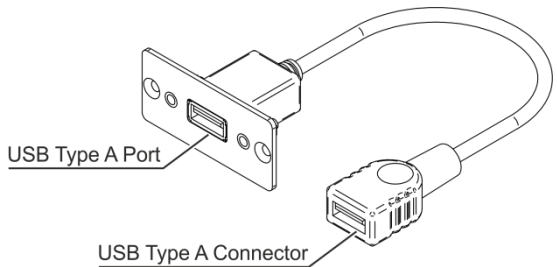

KRAMER

MODEL:

WU3-AA

USB 3.0 (A/A) Wall Plate Insert

Congratulations on purchasing your Kramer **WU3-AA**, a single wall plate insert with one USB 3.0 Type A port and a cable with a USB connector at the rear.

P/N: 2900-300556

Rev: 1

SAFETY WARNING

Disconnect the unit from the power supply before opening and servicing

For the latest information on our products and a list of Kramer distributors, visit our Web site where updates to this user manual may be found.