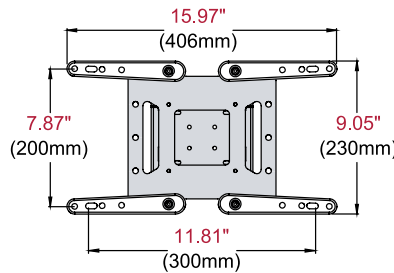

Product Specifications

	DIMENSIONS (W x H x D)	PRODUCT WEIGHT	LOAD CAPACITY	FINISH	AVAILABLE COLORS
ACC4X4	7.02" x 1.20" x 0.18" (178 x 30 x 4mm)	1.43lb (0.65kg)	70lb (32kg)	Scratch resistant fused epoxy	Semi-gloss black

Package Specifications

	PACKAGE SIZE (W x H x D)	PACKAGE SHIP WEIGHT	PACKAGE UPC CODE	PACKAGE CONTENTS	UNITS IN PACKAGE
ACC4X4	7.63" x 3.25" x 3.25" (194 x 83 x 83mm)	1.98lb (0.90kg)	735029307228	Adaptor brackets and mounting hardware	1

All dimensions = inch (mm)

**FRONT VIEW
ATTACHED TO SF632**

FRONT VIEW

FRONT VIEW

FRONT VIEW

Architect Specifications

The VESA® 400 x 400mm Adaptor Plate shall be a Peerless-AV model ACC4X4 and shall be located where indicated on the plans. Assembly and installation shall be done according to instructions provided by the manufacturer.