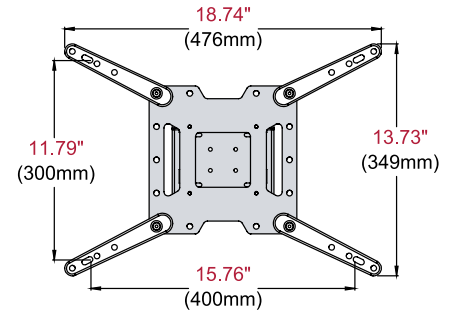

Product Specifications

	DIMENSIONS (W x H x D)	PRODUCT WEIGHT	LOAD CAPACITY	FINISH	AVAILABLE COLORS
ACC4X4	7.02" x 1.20" x 0.18" (178 x 30 x 4mm)	1.43lb (0.65kg)	70lb (32kg)	Scratch resistant fused epoxy	Semi-gloss black

Package Specifications

	PACKAGE SIZE (W x H x D)	PACKAGE SHIP WEIGHT	PACKAGE UPC CODE	PACKAGE CONTENTS	UNITS IN PACKAGE
ACC4X4	7.63" x 3.25" x 3.25" (194 x 83 x 83mm)	1.98lb (0.90kg)	735029307228	Adaptor brackets and mounting hardware	1

All dimensions = inch (mm)

**FRONT VIEW
ATTACHED TO SF632**

FRONT VIEW

FRONT VIEW

FRONT VIEW

Architect Specifications

The VESA® 400 x 400mm Adaptor Plate shall be a Peerless-AV model ACC4X4 and shall be located where indicated on the plans. Assembly and installation shall be done according to instructions provided by the manufacturer.