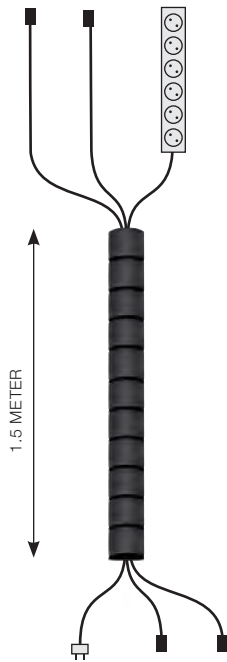

## CABLE FLOOR DUCT

Length 2.5 m. Customization on request.

Elegant floor tube with cover that can be opened for optimal accessibility when drawing cables

■ 429-2500 ALUMINIUM

## HANGING CABLE TUBE

Stylish and practical cable tube.

■ 429-OP50B  
■ 429-OP50T

HANGING CABLE TUBE, BLACK  
HANGING CABLE TUBE, MILKY WHITE  
1250 MM, CAN EASILY BE ADJUSTED IN LENGTH AS REQUIRED.

# CableCollect

Prefabricated cable kits with cable snake, power, data and telephone outlets. Collected in one place.

**936-EC15NN** CABLECOLLECT 1.5 M  
1 PC, 6-OUTLET POWER STRIP 1.5 M  
2 PCS NETWORK CABLE / 3 M (CAT6)

**936-EC15NT** CABLECOLLECT 1.5 M  
1 PC, 6-OUTLET POWER STRIP 1.5 M  
1 PC NETWORK CABLE / 3 M (CAT6)  
1 PC PHONE CABLE / 3 M (RJ45)

**936-EC15N** CABLECOLLECT 1.5 M  
1 PC, 6-OUTLET POWER STRIP 1.5 M  
1 PC NETWORK CABLE / 3 M (CAT6)