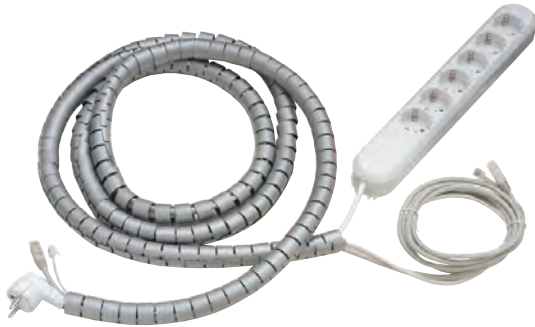

## CABLE FLOOR DUCT

Length 2.5 m. Customization on request.

Elegant floor tube with cover that can be opened for optimal accessibility when drawing cables

■ 429-2500 ALUMINIUM

## HANGING CABLE TUBE

Stylish and practical cable tube.

■ 429-OP50B  
■ 429-OP50T

HANGING CABLE TUBE, BLACK  
HANGING CABLE TUBE, MILKY WHITE  
1250 MM, CAN EASILY BE ADJUSTED IN LENGTH AS REQUIRED.

# CableCollect

Prefabricated cable kits with cable snake, power, data and telephone outlets. Collected in one place.

**936-EC15NN** CABLECOLLECT 1.5 M  
1 PC, 6-OUTLET POWER STRIP 1.5 M  
2 PCS NETWORK CABLE / 3 M (CAT6)