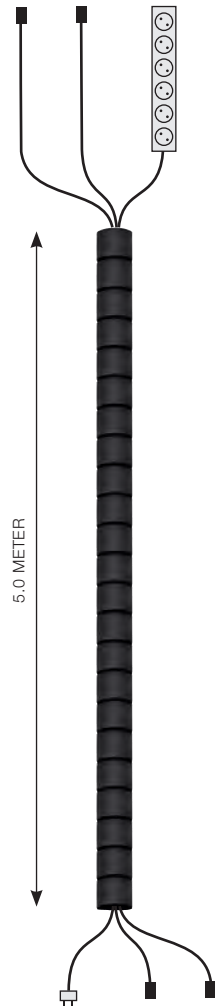

936-EC50NN CABLECOLLECT 5.0 M
1 PC, 6-OUTLET POWER STRIP 5 M
2 PCS NETWORK CABLE / 3 M (CAT6)

936-EC50NT CABLECOLLECT 5.0 M
1 PC, 6-OUTLET POWER STRIP 5 M
1 PC NETWORK CABLE / 5 M (CAT6)
1 PC PHONE CABLE / 5 M (RJ45)

936-EC50N CABLECOLLECT 5.0 M
1 PC, 6-OUTLET POWER STRIP 5 M
1 PC NETWORK CABLE / 7 M (CAT6)

ALL MODELLS ARE ALSO AVAILABLE
IN WHITE AND BLACK VERSION

936-ECXXXX + W add "W" for white
936-ECXXXX + B add "B" for black