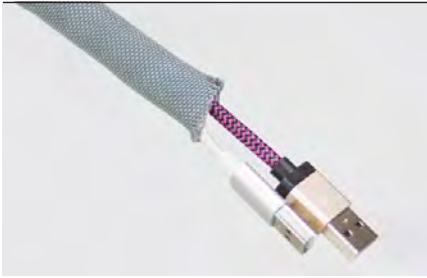

SELF-CLOSING **WOVEN WRAP**

Diameter Ø 13 mm, length 0-50 m