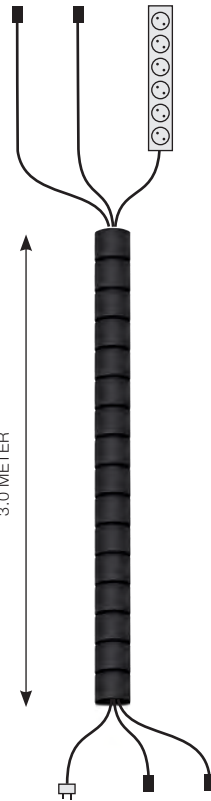

## **CABLE SNAKE INCL HANDTOOL**

Diameter Ø 25 mm, length 2 m

■ 429-0225B BLACK    ■ 429-0225 SILVER    □ 429-0225W WHITE

Diameter Ø 25 mm, length 20 m roll

■ 429-2025B BLACK    ■ 429-2025 SILVER    □ 429-2025W WHITE

## HANGING CABLE TUBE

Stylish and practical cable tube.

■ 429-OP50B  
■ 429-OP50T

HANGING CABLE TUBE, BLACK  
HANGING CABLE TUBE, MILKY WHITE  
1250 MM, CAN EASILY BE ADJUSTED IN LENGTH AS REQUIRED.

# CableCollect

Prefabricated cable kits with cable snake, power, data and telephone outlets. Collected in one place.

**936-EC15NN** CABLECOLLECT 1.5 M  
1 PC, 6-OUTLET POWER STRIP 1.5 M  
2 PCS NETWORK CABLE / 3 M (CAT6)

**936-EC15NT** CABLECOLLECT 1.5 M  
1 PC, 6-OUTLET POWER STRIP 1.5 M  
1 PC NETWORK CABLE / 3 M (CAT6)  
1 PC PHONE CABLE / 3 M (RJ45)

**936-EC15N** CABLECOLLECT 1.5 M  
1 PC, 6-OUTLET POWER STRIP 1.5 M  
1 PC NETWORK CABLE / 3 M (CAT6)