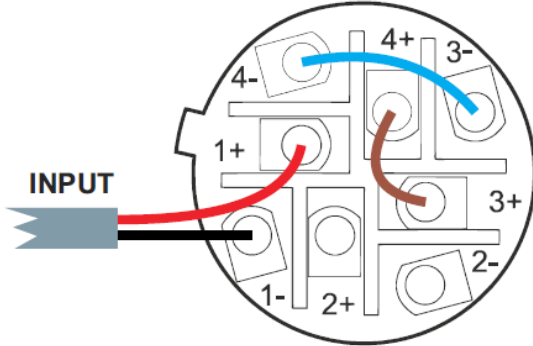

KEY FEATURES

- ABS weatherproof two way musical horn
- 250 W RMS @ 8 ohms
- Power options 70/100V: 240W / 120W / 60W / 8 ohms
- IP46
- Dispersion (HxV): 60° x 40°
- NL8 Speakon® connector (included): 240W@70/100V pre-configured
- Black finish
- EASE Win file available 

APPLICATIONS

- General paging and background music reproduction in 70V/100V installations

TECHNICAL DATA

Speaker type	Long throw, 2 way
Nominal impedance	8Ω
RMS/Peak power (8Ω)	250/500W
Power options	240W / 120W / 60W / 8 Ω
Frequency response (-3dB)	90 Hz ÷ 18 kHz
Sensitivity 1W/1m	103dB
Max sound pressure @ 1m	127dB
Crossover frequency	2,2 kHz
LF/MF speaker	10"
HF driver	1,7"
Dispersion (HxV)	60° x 40°
Connections	NL8 type connector
IP rating	IP46
Finished color	Black
Material	ABS
Dimensions (W x D x H)	425 x 630 x 452mm
Weight	32,0 kg.

WIRING DIAGRAMS

100V 240W

100V 120W

100V 60W

8Ω 250W

NOTE: NL8 Speakon® connector supplied: 100V 240W wiring.

MECHANICAL DIAGRAMS

POLAR DIAGRAMS