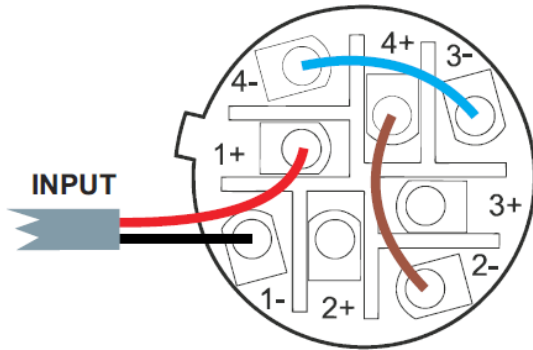

WIRING DIAGRAMS

100V 240W

100V 120W

100V 60W

8Ω 250W

NOTE: NL8 Speakon® connector supplied: 100V 240W wiring.

MECHANICAL DIAGRAMS

POLAR DIAGRAMS