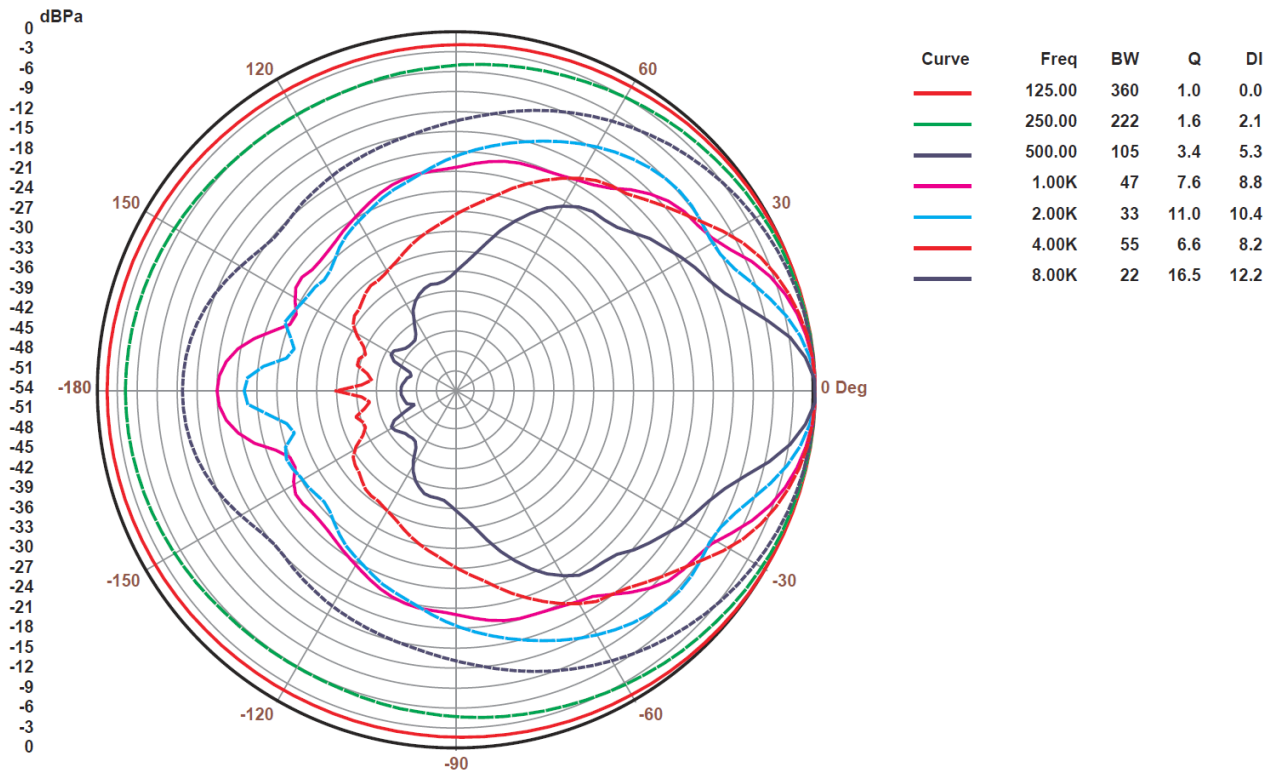

VERTICAL

All product characteristics are subject to variation due to production tolerances. NEEC AUDIO BARCELONA S.L. reserves the right to make changes or improvements in the design or manufacturing that may affect these product specifications.
Motors, 166-168 08038 Barcelona - Spain - (+34) 932238403 information@ecler.es www.ecler.com