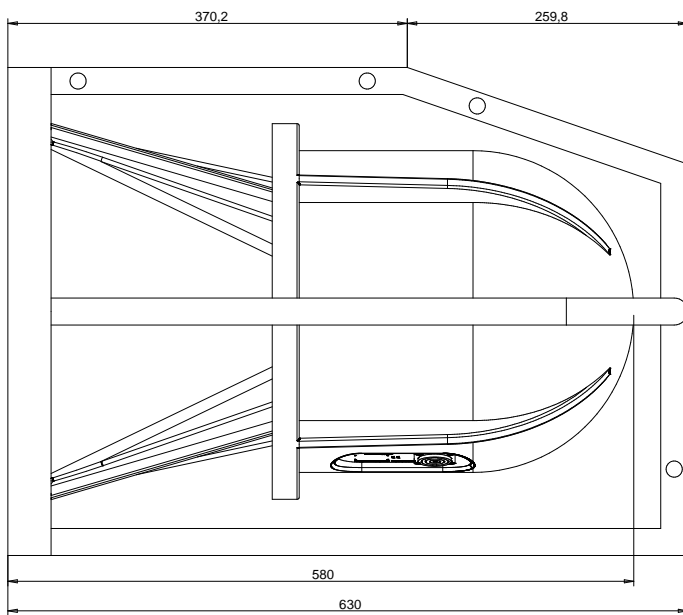

KEY FEATURES

- ABS weatherproof two way musical horn
- 250 W RMS @ 8 ohms
- Power options 70/100V: 240W / 120W / 60W / 8 ohms
- IP46
- Dispersion (HxV): 60° x 40°
- NL8 Speakon® connector (included): 240W@70/100V pre-configured
- Black finish
- EASE Win file available 

APPLICATIONS

- General paging and background music reproduction in 70V/100V installations

TECHNICAL DATA

Speaker type	Long throw, 2 way
Nominal impedance	8Ω
RMS/Peak power (8Ω)	250/500W
Power options	240W / 120W / 60W / 8 Ω
Frequency response (-3dB)	90 Hz ÷ 18 kHz
Sensitivity 1W/1m	103dB
Max sound pressure @ 1m	127dB
Crossover frequency	2,2 kHz
LF/MF speaker	10"
HF driver	1,7"
Dispersion (HxV)	60° x 40°
Connections	NL8 type connector
IP rating	IP46
Finished color	Black
Material	ABS
Dimensions (W x D x H)	425 x 630 x 452mm
Weight	32,0 kg.

WIRING DIAGRAMS

100V 240W

100V 120W

100V 60W

8Ω 250W

NOTE: NL8 Speakon® connector supplied: 100V 240W wiring.

MECHANICAL DIAGRAMS

POLAR DIAGRAMS