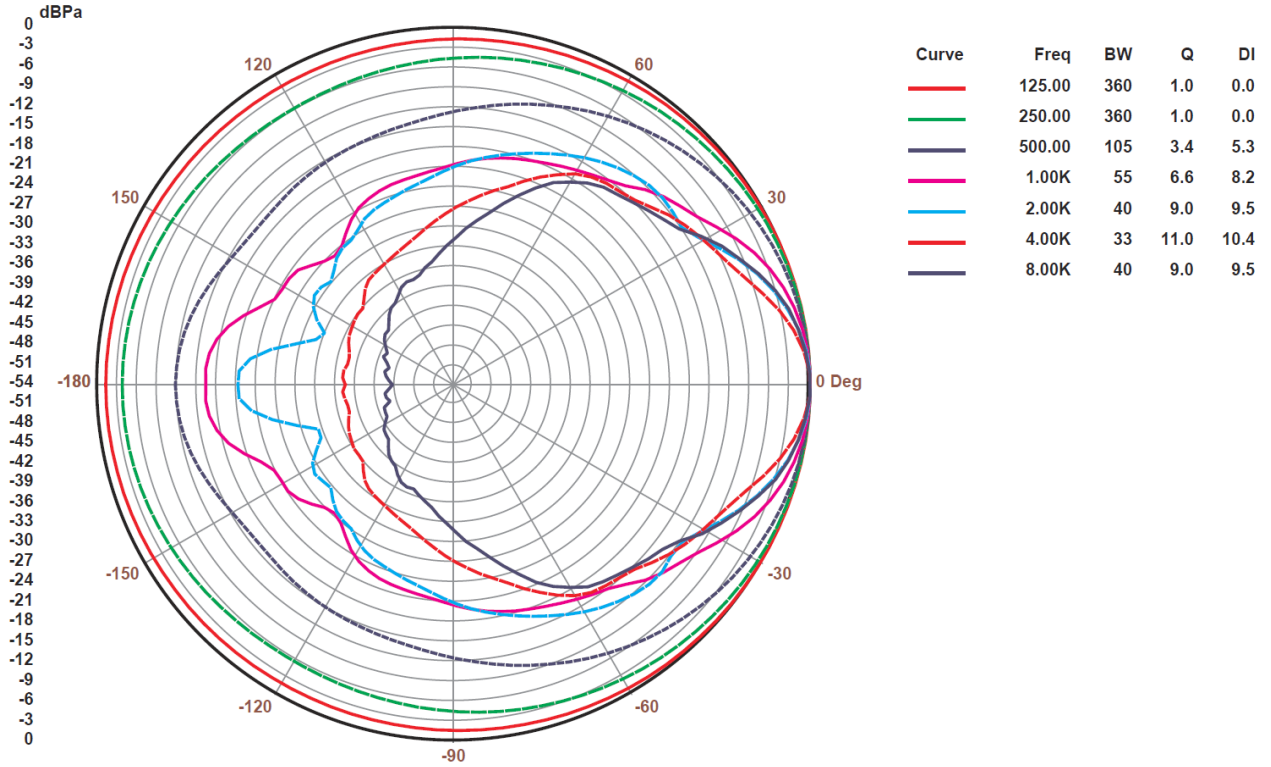

POLAR DIAGRAMS

HORIZONTAL