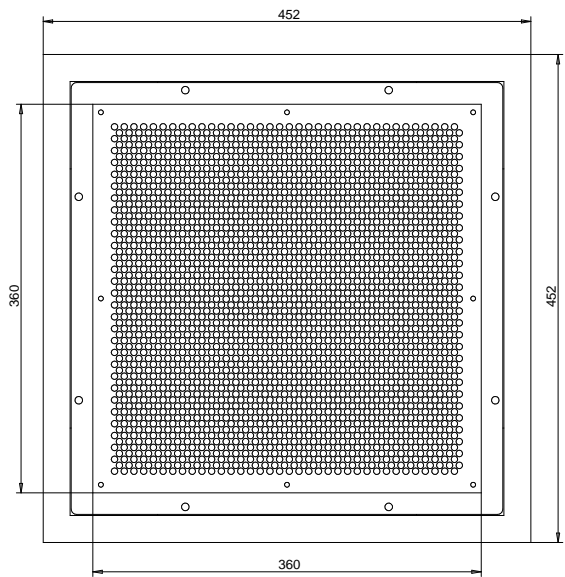

APPLICATIONS

- General paging and background music reproduction in 70V/100V installations

TECHNICAL DATA

Speaker type	Long throw, 2 way
Nominal impedance	8Ω
RMS/Peak power (8Ω)	250/500W
Power options	240W / 120W / 60W / 8 Ω
Frequency response (-3dB)	90 Hz ÷ 18 kHz
Sensitivity 1W/1m	103dB
Max sound pressure @ 1m	127dB
Crossover frequency	2,2 kHz
LF/MF speaker	10"
HF driver	1,7"
Dispersion (HxV)	60° x 40°
Connections	NL8 type connector
IP rating	IP46
Finished color	Black
Material	ABS
Dimensions (W x D x H)	425 x 630 x 452mm
Weight	32,0 kg.

WIRING DIAGRAMS

100V 240W

100V 120W

100V 60W

8Ω 250W

NOTE: NL8 Speakon® connector supplied: 100V 240W wiring.

MECHANICAL DIAGRAMS

POLAR DIAGRAMS