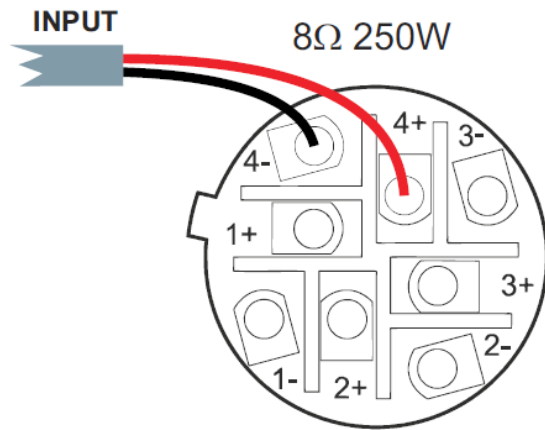

APPLICATIONS

- General paging and background music reproduction in 70V/100V installations

TECHNICAL DATA

Speaker type	Long throw, 2 way
Nominal impedance	8Ω
RMS/Peak power (8Ω)	250/500W
Power options	240W / 120W / 60W / 8 Ω
Frequency response (-3dB)	90 Hz ÷ 18 kHz
Sensitivity 1W/1m	103dB
Max sound pressure @ 1m	127dB
Crossover frequency	2,2 kHz
LF/MF speaker	10"
HF driver	1,7"
Dispersion (HxV)	60° x 40°
Connections	NL8 type connector
IP rating	IP46
Finished color	Black
Material	ABS
Dimensions (W x D x H)	425 x 630 x 452mm
Weight	32,0 kg.

WIRING DIAGRAMS

100V 240W

100V 120W

100V 60W

8Ω 250W

NOTE: NL8 Speakon® connector supplied: 100V 240W wiring.

MECHANICAL DIAGRAMS

POLAR DIAGRAMS