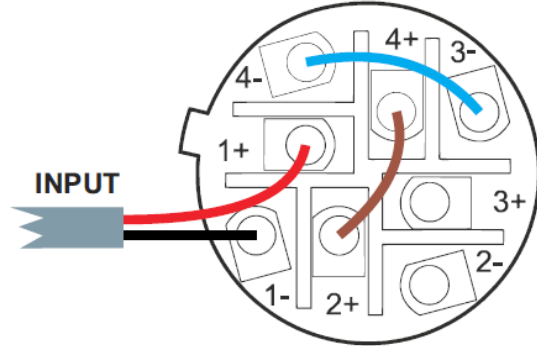

KEY FEATURES

- ABS weatherproof two way musical horn
- 250 W RMS @ 8 ohms
- Power options 70/100V: 240W / 120W / 60W / 8 ohms
- IP46
- Dispersion (HxV): 60° x 40°
- NL8 Speakon® connector (included): 240W@70/100V pre-configured
- Black finish
- EASE Win file available 

APPLICATIONS

- General paging and background music reproduction in 70V/100V installations

TECHNICAL DATA

Speaker type	Long throw, 2 way
Nominal impedance	8Ω
RMS/Peak power (8Ω)	250/500W
Power options	240W / 120W / 60W / 8 Ω
Frequency response (-3dB)	90 Hz ÷ 18 kHz
Sensitivity 1W/1m	103dB
Max sound pressure @ 1m	127dB
Crossover frequency	2,2 kHz
LF/MF speaker	10"
HF driver	1,7"
Dispersion (HxV)	60° x 40°
Connections	NL8 type connector
IP rating	IP46
Finished color	Black
Material	ABS
Dimensions (W x D x H)	425 x 630 x 452mm
Weight	32,0 kg.

WIRING DIAGRAMS

100V 240W

100V 120W

100V 60W

8Ω 250W

NOTE: NL8 Speakon® connector supplied: 100V 240W wiring.

MECHANICAL DIAGRAMS

POLAR DIAGRAMS