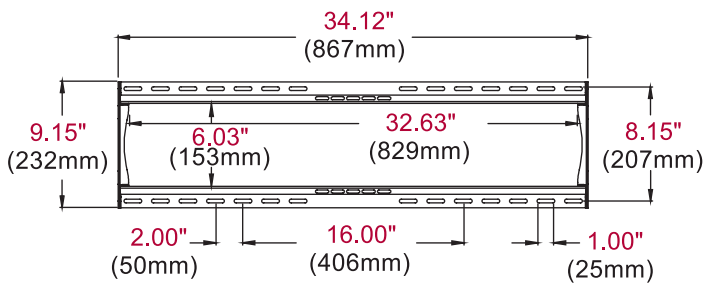

MIS987	SmartMount® Universal Flat Wall Mount for 55" Microsoft® Surface™ Hub

Product Specifications

	DIMENSIONS (W x H x D)	PRODUCT WEIGHT	LOAD CAPACITY	FINISH	AVAILABLE COLORS
MIS987	34.12" x 16.89" x 1.20" (867 x 429 x 30mm)	5.60lb (2.54kg)	200lb (91kg)	Scratch resistant fused epoxy	Semi-gloss black

Package Specifications

	PACKAGE SIZE (W x H x D)	PACKAGE SHIP WEIGHT	PACKAGE UPC CODE	PACKAGE CONTENTS	UNITS IN PACKAGE
MIS987	36.41" x 1.57" x 10.71" (925 x 40 x 272mm)	7.60lb (3.45kg)		Wall mount, wall and display installation hardware, installation instructions	1

All dimensions = inch (mm)

WALL PLATE