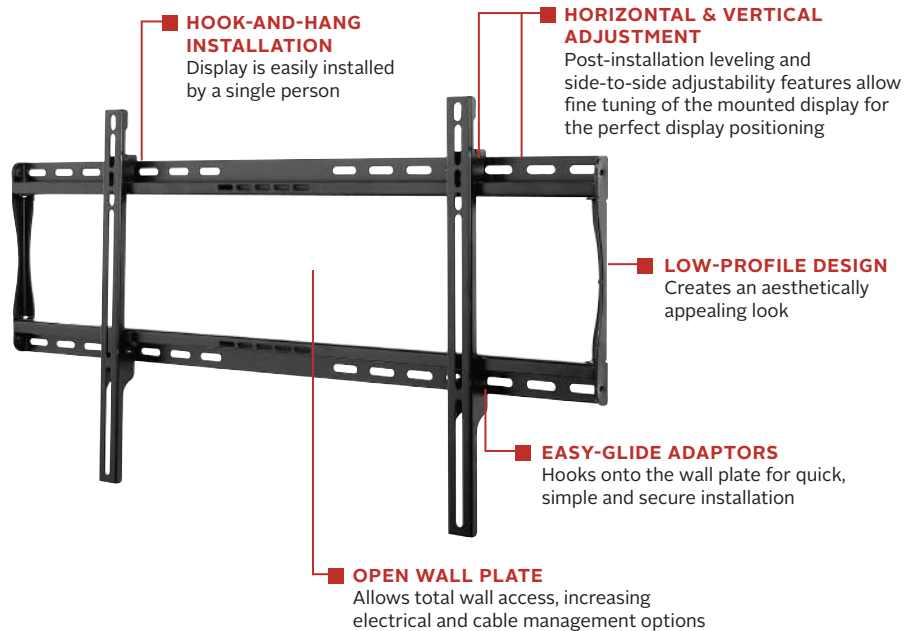

MIS987

Display size  
**55" HUB**

Max load  
**200lb (91kg)**

**SMARTMOUNT.**

# Universal Flat Wall Mount

FOR 55" MICROSOFT® SURFACE™ HUB

The SmartMount® Universal Flat Wall Mount series offers the most versatile installation features and mounting options. Horizontal and vertical adjustment abilities allow for post installation leveling and side-to-side positioning, making it easier than ever to find the perfect TV position. The MIS987 models' low-profile design offers the sleek, aesthetically pleasing look to fit into any décor. The open wall plate design offers total wall access, increasing the electrical and cable management options. The display can now simply be installed by a single person with the Hook-and-Hang™ system. The Easy-Glide™ adaptors hook onto the wall plate for an overall quick, simple, and secure installation.

The MIS987 design positions the display just 30mm from the wall, perfect for almost any discreet, low-profile application.

## Additional Features

- Universal mount fits displays with mounting patterns up to 824 x 405mm (32.44" W x 15.95" H)
- Low-profile design holds display only 1.20" (30mm)
- Up to 0.25" (6mm) of vertical adjustment on each universal display adaptor bracket for post-installation leveling and height adjustment fine-tuning
- Horizontal display adjustment up to 8.00" (203mm) for centering display on wall
- Mounts to wood studs, concrete, cinder block or metal studs (metal stud accessory required)
- Includes all necessary wall and display attachment hardware