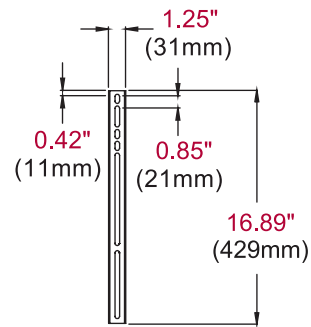

## Additional Features

- Universal mount fits displays with mounting patterns up to 824 x 405mm (32.44" W x 15.95" H)
- Low-profile design holds display only 1.20" (30mm)
- Up to 0.25" (6mm) of vertical adjustment on each universal display adaptor bracket for post-installation leveling and height adjustment fine-tuning
- Horizontal display adjustment up to 8.00" (203mm) for centering display on wall
- Mounts to wood studs, concrete, cinder block or metal studs (metal stud accessory required)
- Includes all necessary wall and display attachment hardware

**peerless-AV®**

<b>MIS987</b>	SmartMount® Universal Flat Wall Mount for 55" Microsoft® Surface™ Hub
---------------	---

**Product Specifications**

	DIMENSIONS (W x H x D)	PRODUCT WEIGHT	LOAD CAPACITY	FINISH	AVAILABLE COLORS
<b>MIS987</b>	34.12" x 16.89" x 1.20" (867 x 429 x 30mm)	5.60lb (2.54kg)	200lb (91kg)	Scratch resistant fused epoxy	Semi-gloss black

**Package Specifications**

	PACKAGE SIZE (W x H x D)	PACKAGE SHIP WEIGHT	PACKAGE UPC CODE	PACKAGE CONTENTS	UNITS IN PACKAGE
<b>MIS987</b>	36.41" x 1.57" x 10.71" (925 x 40 x 272mm)	7.60lb (3.45kg)		Wall mount, wall and display installation hardware, installation instructions	1

All dimensions = inch (mm)

**WALL PLATE**

**VERTICAL ADAPTOR**

**FRONT VIEW**

**SIDE VIEW**

**Architect Specifications**

The Smartmount® Universal Flat Wall Mount shall be a Peerless-AV model MIS987 and shall be located where indicated on the plans. Assembly and installation shall be done according to instructions provided by the manufacturer.