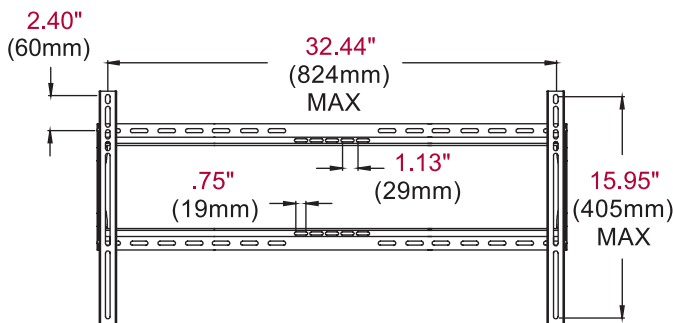

## Additional Features

- Universal mount fits displays with mounting patterns up to 824 x 405mm (32.44" W x 15.95" H)
- Low-profile design holds display only 1.20" (30mm)
- Up to 0.25" (6mm) of vertical adjustment on each universal display adaptor bracket for post-installation leveling and height adjustment fine-tuning
- Horizontal display adjustment up to 8.00" (203mm) for centering display on wall
- Mounts to wood studs, concrete, cinder block or metal studs (metal stud accessory required)
- Includes all necessary wall and display attachment hardware

**peerless-AV®**

<b>MIS987</b>	SmartMount® Universal Flat Wall Mount for 55" Microsoft® Surface™ Hub
---------------	---

**Product Specifications**

	DIMENSIONS (W x H x D)	PRODUCT WEIGHT	LOAD CAPACITY	FINISH	AVAILABLE COLORS
<b>MIS987</b>	34.12" x 16.89" x 1.20" (867 x 429 x 30mm)	5.60lb (2.54kg)	200lb (91kg)	Scratch resistant fused epoxy	Semi-gloss black

**Package Specifications**

	PACKAGE SIZE (W x H x D)	PACKAGE SHIP WEIGHT	PACKAGE UPC CODE	PACKAGE CONTENTS	UNITS IN PACKAGE
<b>MIS987</b>	36.41" x 1.57" x 10.71" (925 x 40 x 272mm)	7.60lb (3.45kg)		Wall mount, wall and display installation hardware, installation instructions	1

All dimensions = inch (mm)

**WALL PLATE**

**VERTICAL ADAPTOR**

**FRONT VIEW**

**SIDE VIEW**

**Architect Specifications**

The Smartmount® Universal Flat Wall Mount shall be a Peerless-AV model MIS987 and shall be located where indicated on the plans. Assembly and installation shall be done according to instructions provided by the manufacturer.