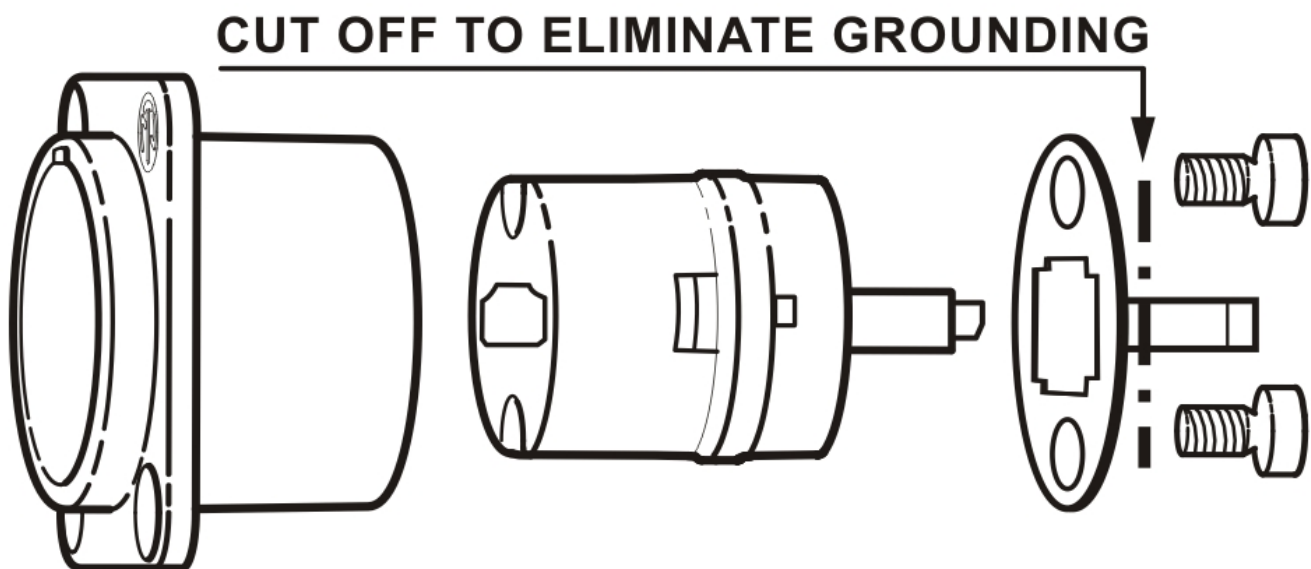

## NAHDMI-W

HDMI feedthrough adapter, D-shape housing

Neutrik's HDMI solution for the transmission of any digital TV and PC video format including high-definition video (HDTV) can be integrated in networks very easy.

### Features & Benefits

- To transmit any digital TV and PC video format including high-definition video (HDTV).
- IP65 ingress protection in mated condition with NKHDMI-\* and SCDP-\* sealing gasket
- Removable screen to chassis grounding
- HDMI feedthrough adapter with 19 pole HDMI receptacle at both ends
- Universally accepted standard D-shape housing
- Shielded system - high noise immunity and EMI protection due to continuous 360 degree shield

### Removable screen to chassis grounding

**Technical Information**

Product	
<b>Title</b>	NAHDMI-W
<b>Connection Type</b>	Adapter
<b>Gender</b>	female

Mechanical	
<b>Wiresize</b>	
<b>Locking device</b>	Push-Pull
<b>Mounting direction</b>	Front or rear mounting (max 2 mm panel thickness)
<b>Chassis shape</b>	D
<b>Lifetime</b>	> 1000 mating cycles