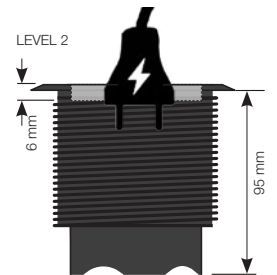

Principle for height adjustment

CERTIFIED ACCORDING TO CE AND GS STANDARD

- 1 POWER
- 1 DATA
- 1 USB-CHARGER

Unique patent pending technology

These satellite outlets are well suited for both individual desks and conference tables. Their combined use offer a complete technical solution, when a wide range of options is required. The satellite is easily mounted in table tops and can after that be adjusted in three levels depending on desired feature or needs.