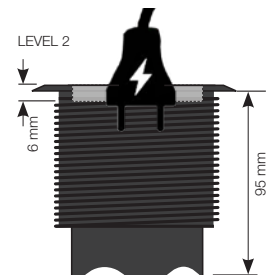

Principle for height adjustment

CERTIFIED ACCORDING TO
CE AND GS STANDARD

1 POWER

4 CABLE FEEDTHROUGH

Ingenious design!

A unique satellite outlet, with a pending patent, that offers three alternative height configurations. When installed at its 3rd and lowest level, cables and ports are elegantly hidden within the satellite well.