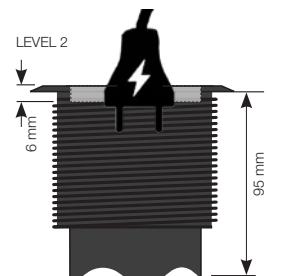

CERTIFIED ACCORDING TO
CE AND GS STANDARD

1 POWER

2 USB-CHARGERS

1 CABLE FEEDTHROUGH

Unique patent pending technology

These complementary satellite outlets are well suited for both individual desks and conference tables. Their combined use offer a complete technical solution, when a wide range of options is required. The satellite is easily mounted in table tops and can after that be adjusted in three levels depending on desired feature or needs.