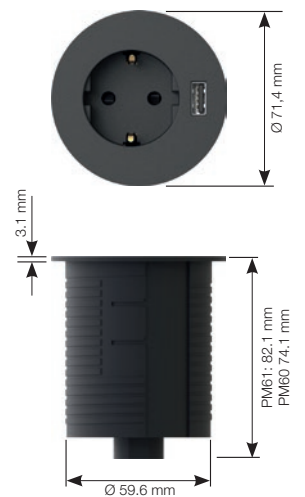

- 935-PFCW □ METAL COVER, WHITE
- 935-PFCS ■ METAL COVER, SILVER
- 935-PFCB ■ METAL COVER, BLACK

Powerdot

Midi Ø 60 mm

Even smaller...

The 60 mm Powerdot meets the demand for a fancy access point including power, and any cables that can be fitted through. The PM61 model has instead a powerful USB-charger for your convenience. It may be mounted in a standard 60 mm hole or integrated in the tabletop with a milled edge for a stylish flush appearance.