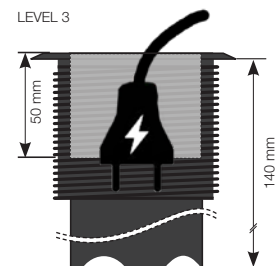

SPECIFIKATIONS

- 1 x Power, 4 x Cable feedthrough
- Electrical Connection:
Schuko / grounded 1.5m
- Drilling diameter 79 mm
- Total height 51 mm
- Part no.
Black 935-PD10
White 935-PD10W
Accessories:
Decor frame, 115x115 mm;
Available in Silver / White / Black

Powerdot

Three level unit

Black 935-PD11

Principle for height adjustment

CERTIFIED ACCORDING TO
CE AND GS STANDARD

1 POWER

4 CABLE FEEDTHROUGH

Ingenious design!