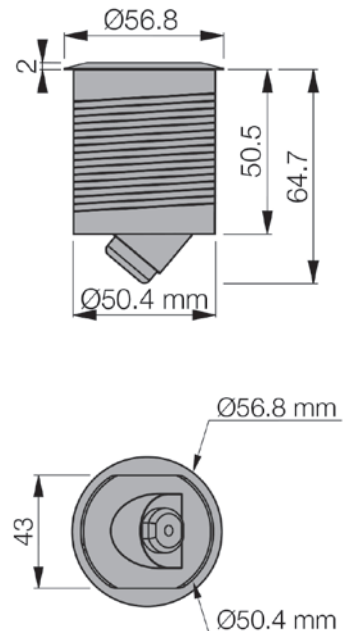

935-PM71 POWERDOT MIDI, UK VERSION

935-PM81 POWERDOT MIDI, FRENCH VERSION

SPECIFICATIONS

- 1 x Power, 1 x USB-charger (QC2.0 5-12V, 1-2A), 1 x USB-C port (3.1 Gen1 20V, 3A)
- Connection: Schuko/grounded 1.5 m (3x1.5 mm²)
- Drilling diameter 60 mm
- Height 74/82 mm
- Max tabletop 52 mm
- Adjustable in two height levels

Accessories: Frames & covers, 105x105 mm, Silver/White/Black

Powerdot

Mini Ø 51 mm

The world's smallest outlet!

The Powerdot Mini is made to allow an electrical outlet to fit. We made an additional alternative version with 2 USB charger ports in the same size.

935-PM50W □ POWERDOT MINI, WHITE
 935-PM50 ■ POWERDOT MINI, BLACK
 1 POWER OUTLET

935-PM51W □ POWERDOT MINI, WHITE
 935-PM51 ■ POWERDOT MINI, BLACK
 2 USB-CHARGER (2.4 A)

SPECIFICATIONS

- Power cord 1.5 m (Schuko)
- Max tabletop 30 mm
- Height total 65 mm
- Drilling diameter 51 mm
- Part no
 1 Power:
 935-PM50 Black
 935-PM50W White

SPECIFICATIONS

- Electrical Connection:
2 x USB Charger
Total 5V, 2000 mA
- Power cord 1.5 m
- Max tabletop 26 mm
- Height total 35.8 mm
- Drilling diameter 30 mm
- Part no
935-PM30 Black
935-PM30W White