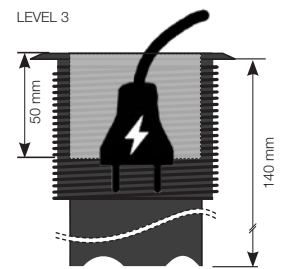

Powerdot

Three level unit

Black 935-PD13

935-PD13

Power, HDMI and USB port

Frame and lid available as accessories

Principle for height adjustment

CERTIFIED ACCORDING TO
CE AND GS STANDARD