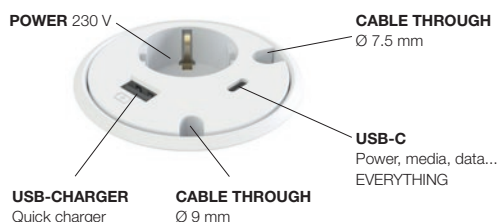

- 1 POWER
- 1 USB-CHARGER (QUICK)
- 1 USB-C CONNECTION
- 2 CABLE FEEDTHROUGH

SPECIFICATIONS

- 1 x Power, 1 x USB-charger (QC2.0 5-12V, 1-2A), 1 x USB-C port (3.1 Gen1 20V, 3A)
- Connection: Schuko/grounded 1.5 m (3x1.5 mm²)
- Drilling diameter 79 mm
- Height 68 mm
- Max tabletop 30 mm
- Adjustable in two height levels

Accessories: Frames & covers, 105x105 mm, Silver/White/Black