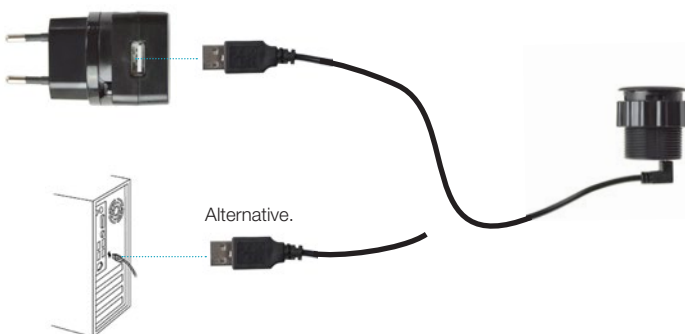

The Powerdot meets the demand for a small, stylish USB charger that fits almost anywhere. It has the modest diameter of only 30 mm, still equipped with two outlets of total 2 A charging power.

PM30(W) has a small power adapter included.
You can also connect the USB cable to any other USB port.