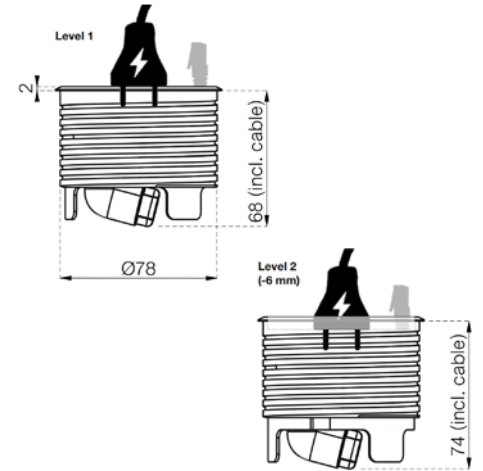

Powerdot

PD16 with **USB-C**

PD16 is available in EU Schuko, French, Suisse and Danish version.