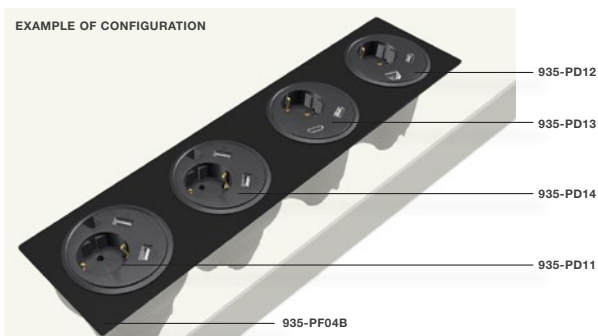

Powerdot

Create your solution

Flexible solutions

The benefits of using a Powerdot based kit for your meeting or conference room is obvious, you can adapt your configuration exactly how you want it. And of course, when the demands change in the future, any configuration is easily adjusted. Flushmount Powerdot for access in tabletop or in our tray niceley concealed with a tablecover.

Direct access in tabletop - Available in white, silver and black

Concealed access - Available in white, silver and black

NOTE.
A TRAY FOR 2 POWERDOTS
IS ALSO AVAILABLE