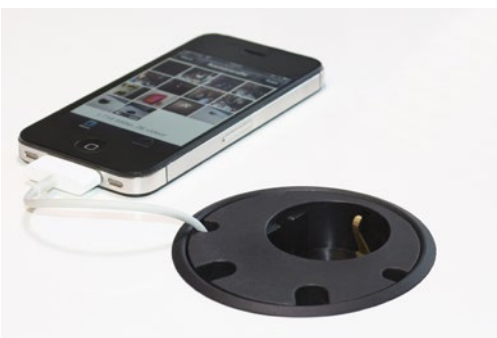

1 POWER

4 CABLE FEEDTHROUGH

Simple and functional

A convenient satellite fitted with an electrical outlet and four cable ports. Its detachable top allow for an easy insertion of additional cables. Quick and simple installation flush with the desk surface.

Powerdot

Three level unit

Black 935-PD11

Principle for height adjustment

CERTIFIED ACCORDING TO
CE AND GS STANDARD

1 POWER

4 CABLE FEEDTHROUGH

Ingenious design!

A unique satellite outlet, with a pending patent, that offers three alternative height configurations. When installed at its 3rd and lowest level, cables and ports are elegantly hidden within the satellite well.

SPECIFIKATIONS

- 1 x Power, 4 x Cable feedthrough
- Electrical Connection: Schuko / grounded 1.5m
- Drilling diameter 79 mm
- Height 89-140 mm
- Patent-pending PCT, China.
- Part No.
935-PD11 Adjustable in 3 levels
- Accessories:
 - Decor frame, 115x115 mm
 - Cover lid
- Available in Silver / White / Black