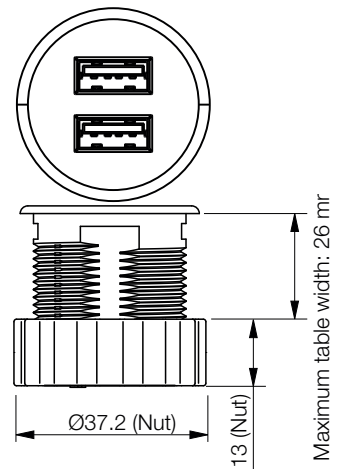

Powerdot

Micro Ø 30 mm

935-PM30 Black 935-PM30W White

Maximum table width: 26 mm

CERTIFIED ACCORDING TO
CE AND GS STANDARD

2 USB-CHARGERS

Only the essential...

The Powerdot meets the demand for a small, stylish USB charger that fits almost anywhere. It has the modest diameter of only 30 mm, still equipped with two outlets of total 2 A charging power.