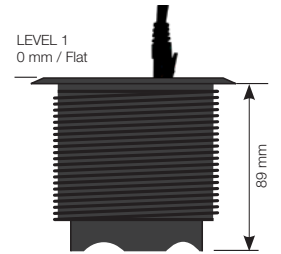

CERTIFIED ACCORDING TO
CE AND GS STANDARD

1 POWER

1 HDMI

1 USB PORT

Unique patent pending technology

These satellite outlets are well suited for both individual desks and conference tables. Their combined use offer a complete technical solution, when a wide range of options is required. The satellite is easily mounted in table tops and can after that be adjusted in three levels depending on desired feature or needs.