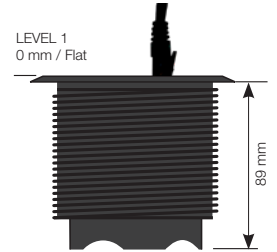

Principle for height adjustment

CERTIFIED ACCORDING TO CE AND GS STANDARD

- 1 POWER
- 1 DATA
- 1 USB-CHARGER

Unique patent pending technology

These satellite outlets are well suited for both individual desks and conference tables. Their combined use offer a complete technical solution, when a wide range of options is required. The satellite is easily mounted in table tops and can after that be adjusted in three levels depending on desired feature or needs.