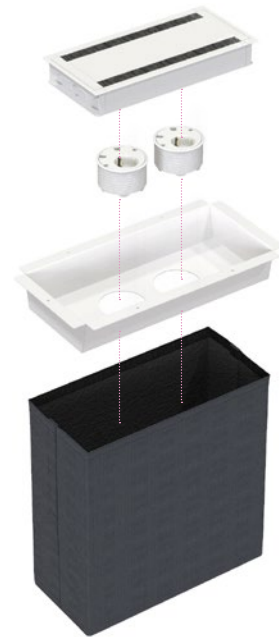

Powerdot

For conference- and meeting rooms

Flexible solutions

The benefits of using a Powerdot based kit for your meeting or conference room is obvious, you can adapt your configuration exactly how you want it. And of course, when the demands change in the future, any configuration is easily adjusted. Choose our 2 or 5-piece package solution.

COMPLETE KITS **WITH** POWERDOTS (PD10)

INCLUDES TABLE COVER, POWERDOT TRAY,
POWERDOT PD10, TEXTILE BAG, MULTIPLE SOCKET

SMALL 2

DIMENSION COVER: 310 X 148 MM. CUT OUT: 300 X 140 MM
2 POWERDOTS, TOTAL 2 POWER, 8 CABLE FEED-THROUGH

- 935-K210W ☐ POWERDOT SMALL CONFERENCE, 2 POWERDOT, WHITE
- 935-K210 ☐ POWERDOT SMALL CONFERENCE, 2 POWERDOT, SILVER
- 935-K210B ☐ POWERDOT SMALL CONFERENCE, 2 POWERDOT, BLACK

LARGE 5

DIMENSION COVER: 610 X 148 MM. CUT OUT: 600 X 140 MM
5 POWERDOTS, TOTAL 5 POWER, 20 CABLE FEED-THROUGH

- 935-K510W ☐ POWERDOT LARGE CONFERENCE, 5 POWERDOT, WHITE
- 935-K510 ☐ POWERDOT LARGE CONFERENCE, 5 POWERDOT, SILVER
- 935-K510B ☐ POWERDOT LARGE CONFERENCE, 5 POWERDOT, BLACK

COMPLETE PACK **WITHOUT** POWERDOTS

INCLUDES TABLE COVER, POWERDOT TRAY,
TEXTILE BAG, MULTIPLE SOCKET

SMALL 2

DIMENSION COVER: 310 X 148 MM. CUT OUT: 300 X 140 MM
2 SPACES FOR Ø80 POWERDOTS

- 935-K200W ☐ POWERDOT SMALL CONFERENCE, WHITE
- 935-K200 ☐ POWERDOT SMALL CONFERENCE, SILVER
- 935-K200B ☐ POWERDOT SMALL CONFERENCE, BLACK

LARGE 5

DIMENSION COVER: 610 X 148 MM. CUT OUT: 600 X 140 MM
5 SPACES FOR Ø80 POWERDOTS

- 935-K500W ☐ POWERDOT LARGE CONFERENCE, WHITE
- 935-K500 ☐ POWERDOT LARGE CONFERENCE, SILVER
- 935-K500B ☐ POWERDOT LARGE CONFERENCE, BLACK