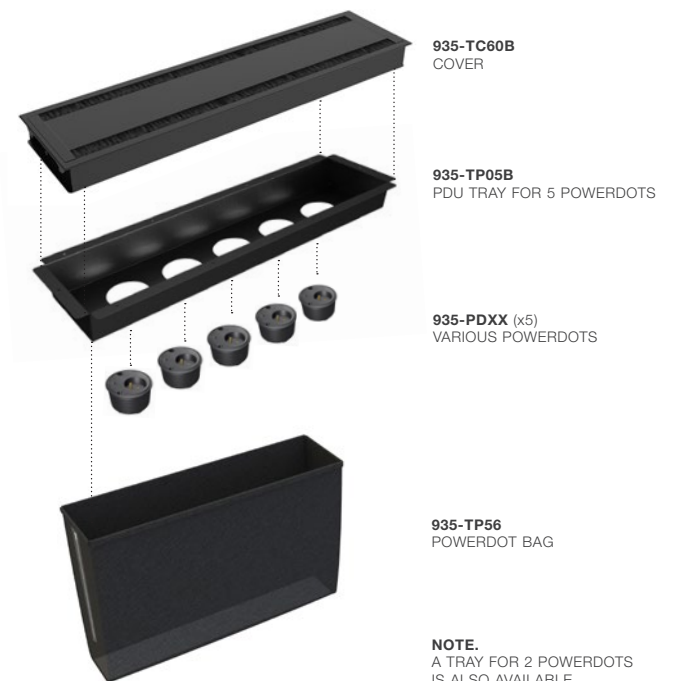

Accessories: Frames & covers, 105x105 mm, Silver/White/Black

Powerdot

Create your solution

Flexible solutions

The benefits of using a Powerdot based kit for your meeting or conference room is obvious, you can adapt your configuration exactly how you want it. And of course, when the demands change in the future, any configuration is easily adjusted. Flushmount Powerdot for access in tabletop or in our tray niceley concealed with a tablecover.

Direct access in tabletop - Available in white, silver and black

Concealed access - Available in white, silver and black

DECOR FRAME + 2 x COVERS
See Product range overview

DECOR FRAME + 4 x COVERS
See Product range overview

NOTE.
A TRAY FOR 2 POWERDOTS
IS ALSO AVAILABLE

Powerdot

For conference- and meeting rooms

Flexible solutions

The benefits of using a Powerdot based kit for your meeting or conference room is obvious, you can adapt your configuration exactly how you want it. And of course, when the demands change in the future, any configuration is easily adjusted. Choose our 2 or 5-piece package solution.