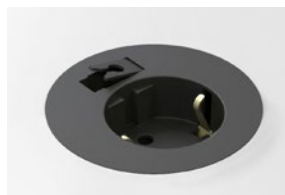

935-PM60 POWERDOT MIDI, BLACK
1 POWER, 1 CABLE PORT WITH CLIPS
1.7 M CONNECTION (SCHUKO)
FIXED LEVEL, HEIGHT 74.1 MM