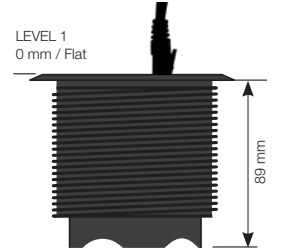

CERTIFIED ACCORDING TO
CE AND GS STANDARD

1 POWER

2 USB-CHARGERS

1 CABLE FEEDTHROUGH

Unique patent pending technology

These complementary satellite outlets are well suited for both individual desks and conference tables. Their combined use offer a complete technical solution, when a wide range of options is required. The satellite is easily mounted in table tops and can after that be adjusted in three levels depending on desired feature or needs.