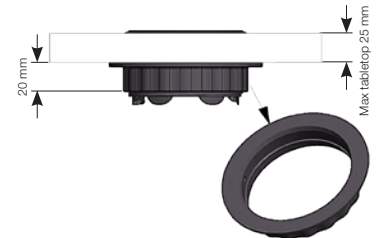

Can be supplemented with decor frame.

CERTIFIED ACCORDING TO
CE AND GS STANDARD

1 POWER

4 CABLE FEEDTHROUGH

Simple and functional

A convenient satellite fitted with an electrical outlet and four cable ports. Its detachable top allow for an easy insertion of additional cables. Quick and simple installation flush with the desk surface.