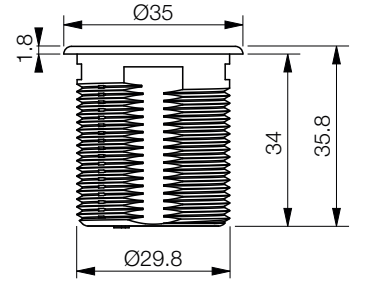

Powerdot

Micro Ø 30 mm

935-PM30 Black 935-PM30W White

Maximum table width: 26 mm

CERTIFIED ACCORDING TO
CE AND GS STANDARD

2 USB-CHARGERS

Only the essential...

The Powerdot meets the demand for a small, stylish USB charger that fits almost anywhere. It has the modest diameter of only 30 mm, still equipped with two outlets of total 2 A charging power.