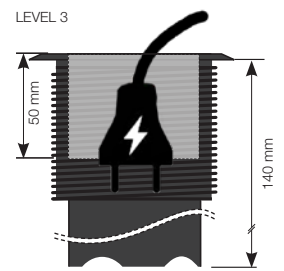

CERTIFIED ACCORDING TO
CE AND GS STANDARD

1 POWER

2 USB-CHARGERS

1 CABLE FEEDTHROUGH

Unique patent pending technology

These complementary satellite outlets are well suited for both individual desks and conference tables. Their combined use offer a complete technical solution, when a wide range of options is required. The satellite is easily mounted in table tops and can after that be adjusted in three levels depending on desired feature or needs.