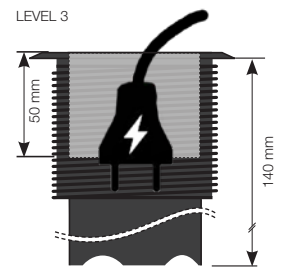

Principle for height adjustment

CERTIFIED ACCORDING TO CE AND GS STANDARD

- 1 POWER
- 1 DATA
- 1 USB-CHARGER

Unique patent pending technology

These satellite outlets are well suited for both individual desks and conference tables. Their combined use offer a complete technical solution, when a wide range of options is required. The satellite is easily mounted in table tops and can after that be adjusted in three levels depending on desired feature or needs.