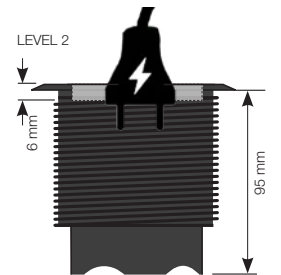

Powerdot

Three level unit

Black 935-PD13

935-PD13

Power, HDMI and USB port

Frame and lid available as accessories

Principle for height adjustment

CERTIFIED ACCORDING TO
CE AND GS STANDARD