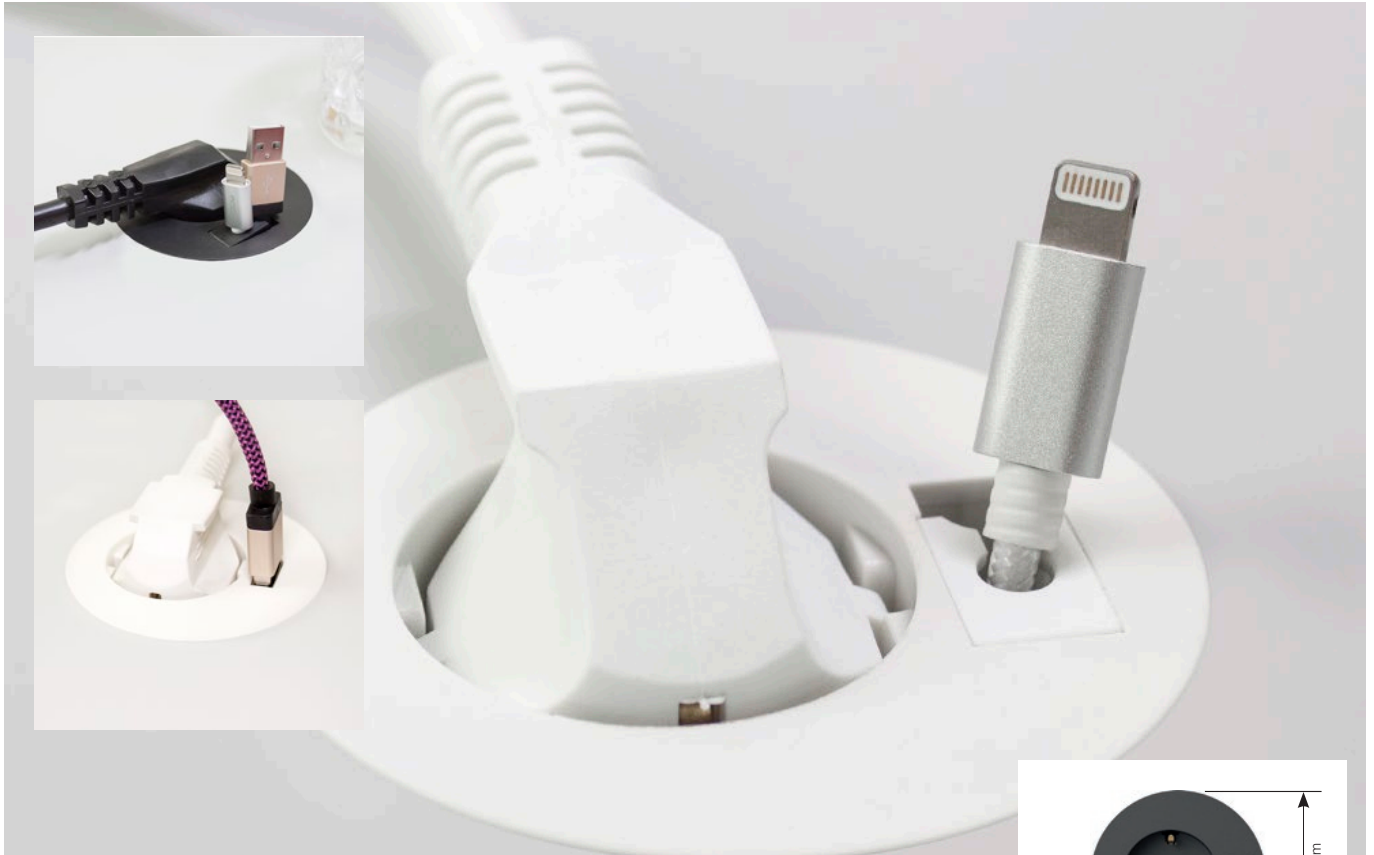

Communication and charging.... where you want it!

Let Powerdot be your interface for communication between devices, or let it be a potent charging station. With this Powerdot, only one single cable is needed on the desk and in the conference - it is the new future standard facilitate a "clean desk". This version of Powerdot is versatile - in spite of this, it has a significantly low building height below desk.

- 935-PFCW □ METAL COVER, WHITE
- 935-PFCS ■ METAL COVER, SILVER
- 935-PFCB ■ METAL COVER, BLACK

Powerdot

Midi Ø 60 mm

Even smaller...

The 60 mm Powerdot meets the demand for a fancy access point including power, and any cables that can be fitted through. The PM61 model has instead a powerful USB-charger for your convenience. It may be mounted in a standard 60 mm hole or integrated in the tabletop with a milled edge for a stylish flush appearance.