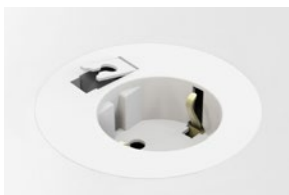

- 935-PFCW □ METAL COVER, WHITE
- 935-PFCS ■ METAL COVER, SILVER
- 935-PFCB ■ METAL COVER, BLACK

Powerdot

Midi Ø 60 mm

Even smaller...

The 60 mm Powerdot meets the demand for a fancy access point including power, and any cables that can be fitted through. The PM61 model has instead a powerful USB-charger for your convenience. It may be mounted in a standard 60 mm hole or integrated in the tabletop with a milled edge for a stylish flush appearance.