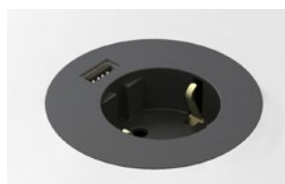

935-PM61 POWERDOT MIDI, BLACK
1 POWER, 1 USB-CHARGER (2.1A)
1.7 M CONNECTION (SCHUKO)
FIXED LEVEL, HEIGHT 82.1 MM

935-PM71 POWERDOT MIDI, UK VERSION

935-PM81 POWERDOT MIDI, FRENCH VERSION

SPECIFICATIONS

- 1 x Power, 1 x USB-charger (QC2.0 5-12V, 1-2A), 1 x USB-C port (3.1 Gen1 20V, 3A)
- Connection: Schuko/grounded 1.5 m (3x1.5 mm²)
- Drilling diameter 60 mm
- Height 74/82 mm
- Max tabletop 52 mm
- Adjustable in two height levels

Accessories: Frames & covers, 105x105 mm, Silver/White/Black