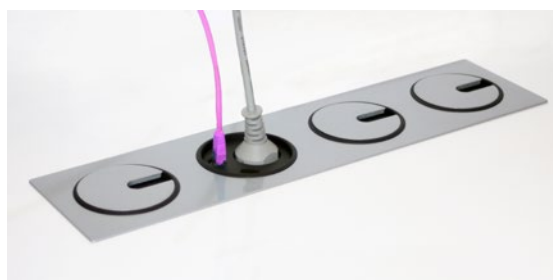

Can also be supplemented with decor frame for installation of 1, 2 or 4 satellites in groups.

SPECIFICATIONS

- Electrical Connection:
  - Schuko / grounded 1.5m
  - Data CAT6
  - USB Charger 5V, 2100 mA
- Adjustable in 3 levels
- Drilling diameter 79 mm
- Power, data, USB charger
  - Black 935-PD12
  - White 935-PD12W
- Accessories:
  - Decor frame, 115x115 mm
  - Cover lid
  - Available in Silver / White / Black