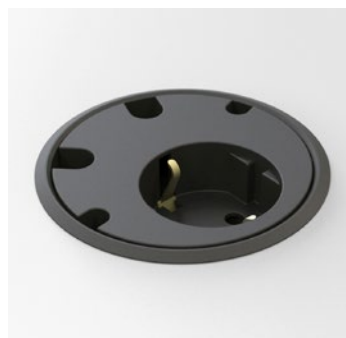

1 POWER

4 CABLE FEEDTHROUGH

Simple and functional

A convenient satellite fitted with an electrical outlet and four cable ports. Its detachable top allow for an easy insertion of additional cables. Quick and simple installation flush with the desk surface.

SPECIFIKATIONS

- 1 x Power, 4 x Cable feedthrough
- Electrical Connection:
Schuko / grounded 1.5m
- Drilling diameter 79 mm
- Total height 51 mm
- Part no.
Black 935-PD10
White 935-PD10W
Accessories:
Decor frame, 115x115 mm;
Available in Silver / White / Black

Powerdot

Three level unit

Black 935-PD11

Principle for height adjustment

CERTIFIED ACCORDING TO
CE AND GS STANDARD

1 POWER

4 CABLE FEEDTHROUGH

Ingenious design!

SPECIFIKATIONS

- 1 x Power, 4 x Cable feedthrough
- Electrical Connection: Schuko / grounded 1.5m
- Drilling diameter 79 mm
- Height 89-140 mm
- Patent-pending PCT, China.
- Part No.
935-PD11 Adjustable in 3 levels
- Accessories:
 - Decor frame, 115x115 mm
 - Cover lid
- Available in Silver / White / Black