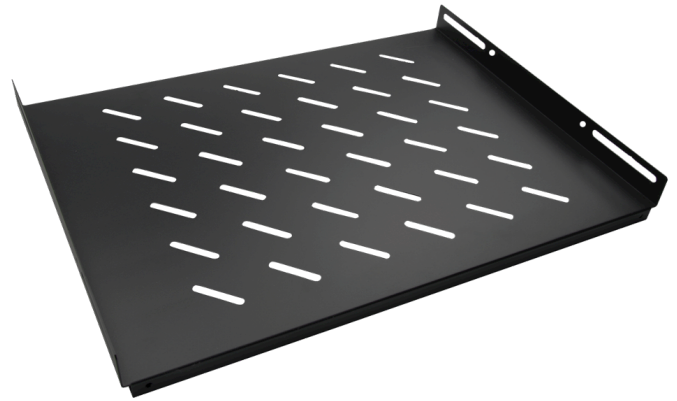

# SPR80FS

19" fixed shelf - 550mm depth

A 19" Fixed shelf made of steel with a thickness of 1,2 mm with a black structural powder coating. The shelf can be used to store equipment which doesn't contain a standard 19" mounting fixture. For use with SPR racks only.

## Product Features:

Dimensions	470 x 15 x 550 mm (W x H x D)
Weight	2.800 kg