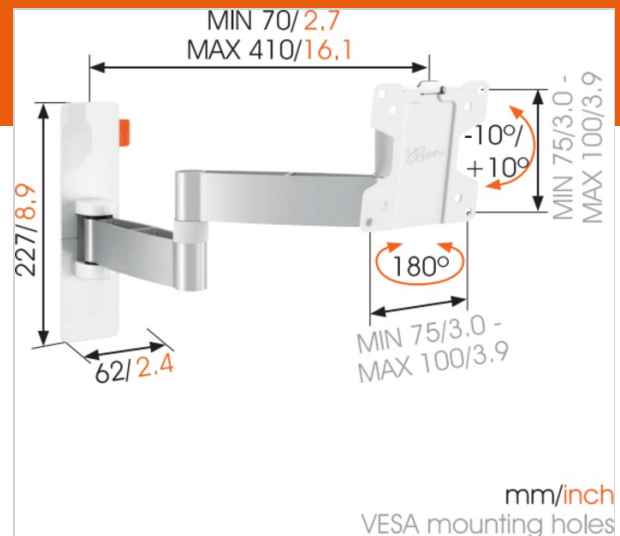

WALL 2045 Full-Motion TV Wall Mount (white)

Article number (SKU) 8353051
Colour White

Key Benefits

- Simply Smart Value: Great comfort for an affordable price; Tilt (up to 20°) to avoid reflections; Smoothly turn your TV up to 180°; Guide your cables; Easily level your TV even after installation

For small TVs up to 26 inch (66 cm)

WALL 2045 is a smart TV wall mount that provides secure support for smaller TVs ranging from 17 to 26 inch (43 to 66 cm). It can hold up to 15 kg (33 lbs).

Flexible viewing from anywhere in the room

Now you can enjoy watching TV from different places with the WALL 2045 full-motion mount from Vogel's. The perfect view from the dining area and from the nearby living room. A great way to see your favourite TV show from a variety of places.

The WALL series: simply smart value

When you want a quality build and clean finish that's easy on your budget, the Vogel's WALL series is your best choice. Constructed with heavy-gauge steel and robust aluminium, these brackets are intuitively engineered to stand up to many years of intensive use. Simply smart value.

Want more flexibility in positioning your Sonos speakers?

Integrate your Sonos speakers seamlessly into your interior design with Vogel's speaker mounts and stands.